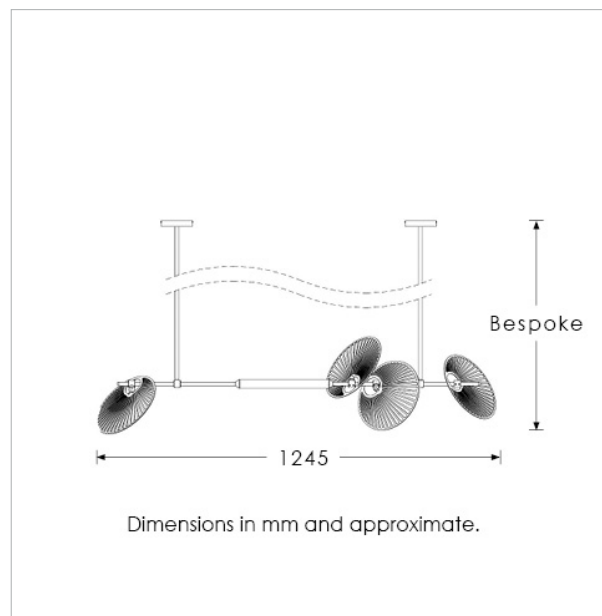

H&CO

LIGHT BEYOND DESIGN