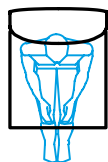

News 2023

Tenso
Luca Nichetto

Elements

Modular system

Armchairs

Module 1 = 1 seat

Module 1,5 = 1,5 seats

Heights

Occasional table
H.30 cm

Pouf
H.39 cm

Seat + backrest
H.73 cm

Seat + backrest with headrest
H.99 cm

Compositions

Linear

Linear double sided

Corner

Pouf

Occasional table

Endside solutions

Without armrest

Seat with armrest

With armrest "compatto"

Pouf

Occasional table