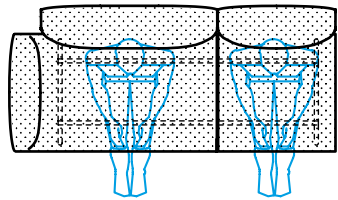

Occasional table
H.30 cm

Pouf
H.39 cm

Seat + backrest
H.73 cm

Seat + backrest with headrest
H.99 cm

Compositions

Linear

Linear double sided

Corner

Pouf

Occasional table

Endside solutions

Without armrest

Seat with armrest

With armrest "compatto"

Pouf

Occasional table

New armrest "compatto"

Seat with armrest

→ - 22 cm ←

With armrest "compatto"

Images

Kristalia

Tenso

Images