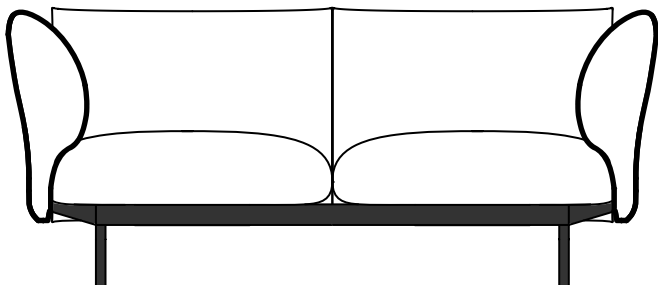

Occasional table
H.30 cm

Pouf
H.39 cm

Seat + backrest
H.73 cm

Seat + backrest with headrest
H.99 cm

Compositions

Linear

Linear double sided

Corner

Pouf

Occasional table

Endside solutions

Without armrest

Seat with armrest

With armrest "compatto"

Pouf

Occasional table

New armrest "compatto"

Seat with armrest

→ - 22 cm ←

With armrest "compatto"

Images

Kristalia

Tenso

Images