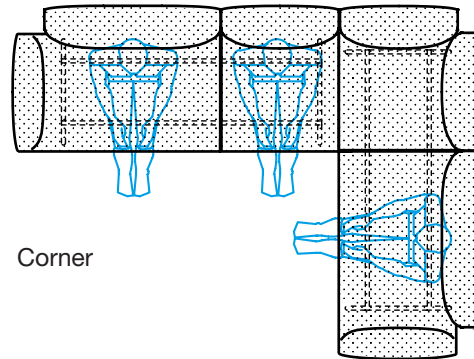

Occasional table
H.30 cm

Pouf
H.39 cm

Seat + backrest
H.73 cm

Seat + backrest with headrest
H.99 cm

Compositions

Linear

Linear double sided

Corner

Pouf

Occasional table

Endside solutions

Without armrest

Seat with armrest

With armrest "compatto"

Pouf

Occasional table

New armrest "compatto"

Seat with armrest

→ - 22 cm ←

With armrest "compatto"

Images

Kristalia

Tenso

Images