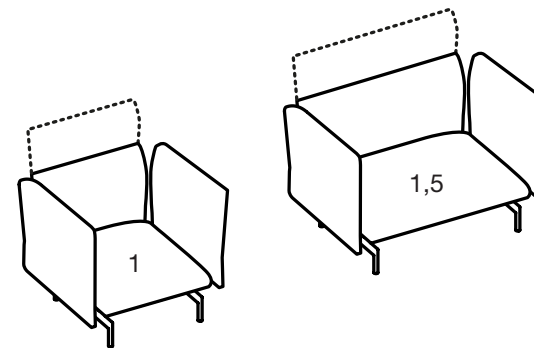

News 2023

Tenso
Luca Nichetto

Elements

Modular system

Armchairs

Module 1 = 1 seat

Module 1,5 = 1,5 seats

Heights

Occasional table
H.30 cm

Pouf
H.39 cm

Seat + backrest
H.73 cm

Seat + backrest with headrest
H.99 cm

Compositions

Linear

Linear double sided

Corner

New armrest "compatto"

Seat with armrest

→ - 22 cm ←

With armrest "compatto"

Images

Kristalia

Tenso

Images