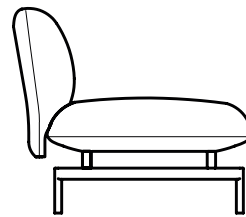

News 2023

Tenso
Luca Nichetto

Elements

Modular system

Armchairs

Module 1 = 1 seat

Module 1,5 = 1,5 seats

Heights

Occasional table
H.30 cm

Pouf
H.39 cm

Seat + backrest
H.73 cm

Seat + backrest with headrest
H.99 cm

Compositions

Linear

Linear double sided

Corner

Pouf

Occasional table

Endside solutions

Without armrest

Seat with armrest

With armrest "compatto"

Pouf

Occasional table