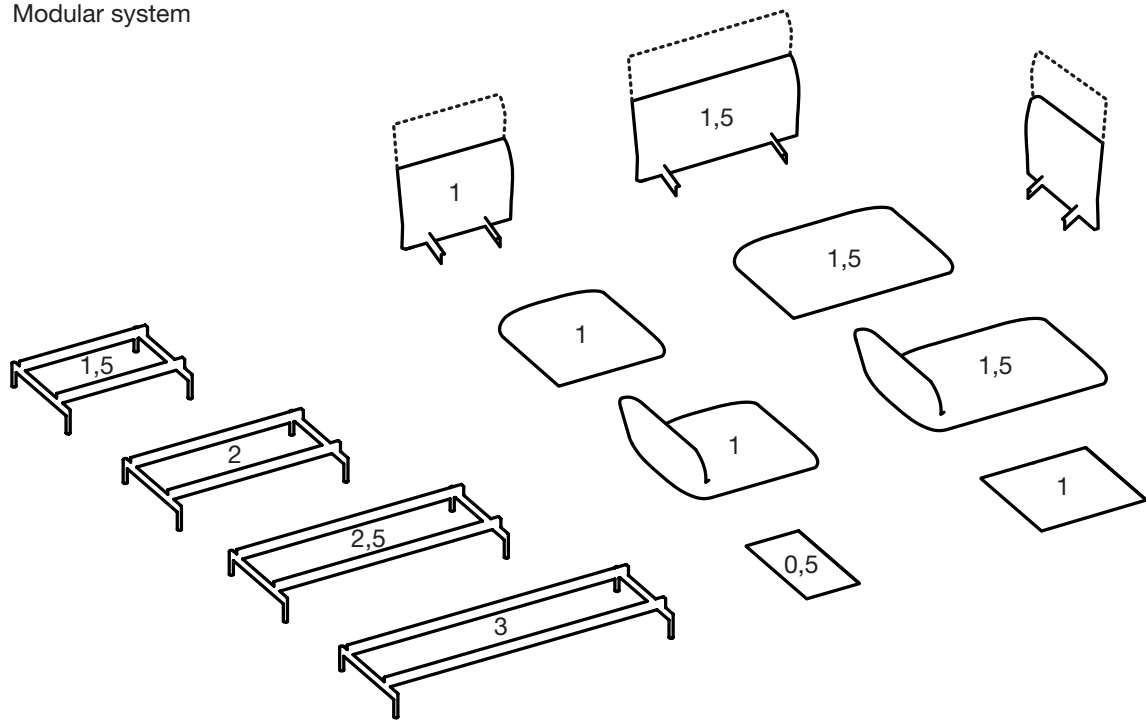

News 2023

Tenso
Luca Nichetto

Elements

Modular system

Armchairs

Module 1 = 1 seat

Module 1,5 = 1,5 seats

Heights

Occasional table
H.30 cm

Pouf
H.39 cm

Seat + backrest
H.73 cm

Seat + backrest with headrest
H.99 cm

Compositions

Linear

Linear double sided

Corner