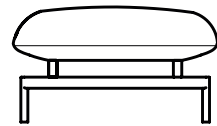

News 2023

Tenso
Luca Nichetto

Elements

Modular system

Armchairs

Module 1 = 1 seat

Module 1,5 = 1,5 seats

Heights

Occasional table
H.30 cm

Pouf
H.39 cm

Seat + backrest
H.73 cm

Seat + backrest with headrest
H.99 cm

Compositions

Linear

Linear double sided

Corner

Pouf

Occasional table

Endside solutions

Without armrest

Seat with armrest

With armrest "compatto"

Pouf

Occasional table

New armrest "compatto"

Seat with armrest

→ - 22 cm ←

With armrest "compatto"

Images

Kristalia

Tenso

Images