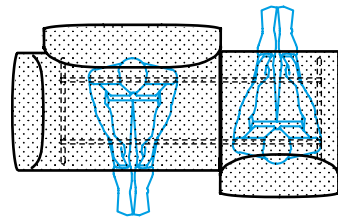

Occasional table
H.30 cm

Pouf
H.39 cm

Seat + backrest
H.73 cm

Seat + backrest with headrest
H.99 cm

Compositions

Linear

Linear double sided

Corner

Pouf

Occasional table

Endside solutions

Without armrest

Seat with armrest

With armrest "compatto"

Pouf

Occasional table

New armrest "compatto"

Seat with armrest

→ - 22 cm ←

With armrest "compatto"

Images

Kristalia

Tenso

Images