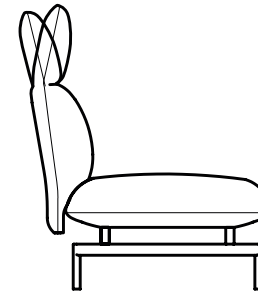

News 2023

Tenso
Luca Nichetto

Elements

Modular system

Armchairs

Module 1 = 1 seat

Module 1,5 = 1,5 seats

Heights

Occasional table
H.30 cm

Pouf
H.39 cm

Seat + backrest
H.73 cm

Seat + backrest with headrest
H.99 cm

Compositions

Linear

Linear double sided

Corner

Pouf

Occasional table

Endside solutions

Without armrest

Seat with armrest

With armrest "compatto"

Pouf

Occasional table