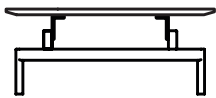

News 2023

Tenso
Luca Nichetto

Elements

Modular system

Armchairs

Module 1 = 1 seat

Module 1,5 = 1,5 seats

Heights

Occasional table
H.30 cm

Pouf
H.39 cm

Seat + backrest
H.73 cm

Seat + backrest with headrest
H.99 cm

Compositions

Linear

Linear double sided

Corner

Pouf

Occasional table

Endside solutions

Without armrest

Seat with armrest

With armrest "compatto"

Pouf

Occasional table