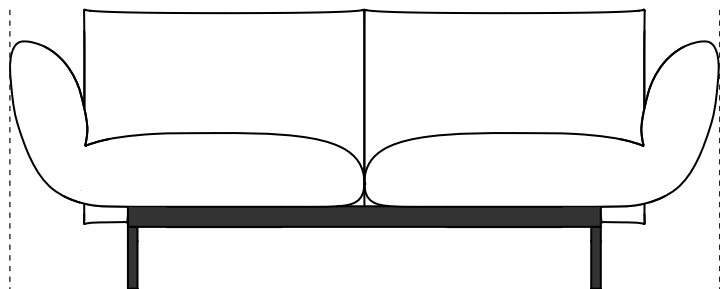

Occasional table
H.30 cm

Pouf
H.39 cm

Seat + backrest
H.73 cm

Seat + backrest with headrest
H.99 cm

Compositions

Linear

Linear double sided

Corner

New armrest "compatto"

Seat with armrest

→ - 22 cm ←

With armrest "compatto"

Images

Kristalia

Tenso

Images