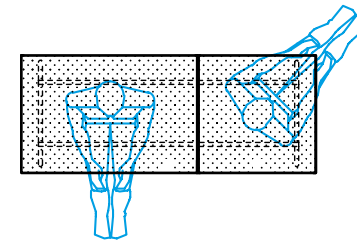

News 2023

Tenso
Luca Nichetto

Elements

Modular system

Armchairs

Module 1 = 1 seat

Module 1,5 = 1,5 seats

Heights

Occasional table
H.30 cm

Pouf
H.39 cm

Seat + backrest
H.73 cm

Seat + backrest with headrest
H.99 cm

Compositions

Linear

Linear double sided

Corner

Pouf

Occasional table

Endside solutions

Without armrest

Seat with armrest

With armrest "compatto"

Pouf

Occasional table