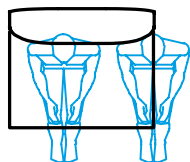

News 2023

Tenso
Luca Nichetto

Elements

Modular system

Armchairs

Module 1 = 1 seat

Module 1,5 = 1,5 seats

Heights

Occasional table
H.30 cm

Pouf
H.39 cm

Seat + backrest
H.73 cm

Seat + backrest with headrest
H.99 cm

Compositions

Linear

Linear double sided

Corner