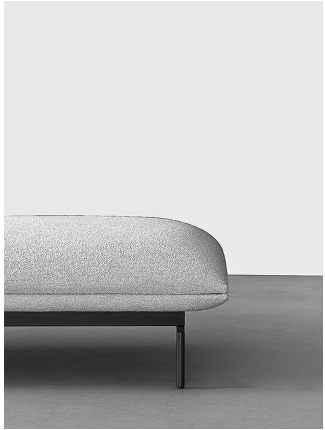

Occasional table
H.30 cm

Pouf
H.39 cm

Seat + backrest
H.73 cm

Seat + backrest with headrest
H.99 cm

Compositions

Linear

Linear double sided

Corner

Pouf

Occasional table

Endside solutions

Without armrest

Seat with armrest

With armrest "compatto"

Pouf

Occasional table

Finishes

Black lacquered feet

Polished chrome feet

Black chrome feet

Fenix-NTM® Kos white top
(10 mm thick)

Fenix-NTM® London grey top
(10 mm thick)

Fenix-NTM® Ingo black top
(10 mm thick)

"Pietra di Fossena" top
(20 mm thick)

New armrest "compatto"

Seat with armrest

→ - 22 cm ←

With armrest "compatto"

Images

Kristalia

Tenso

Images