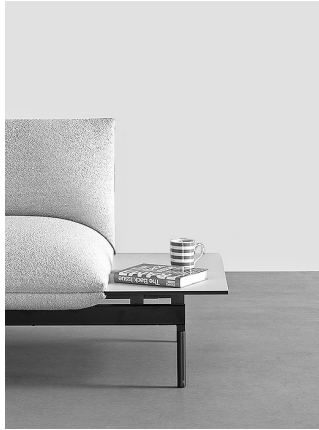

Occasional table
H.30 cm

Pouf
H.39 cm

Seat + backrest
H.73 cm

Seat + backrest with headrest
H.99 cm

Compositions

Linear

Linear double sided

Corner

Pouf

Occasional table

Endside solutions

Without armrest

Seat with armrest

With armrest "compatto"

Pouf

Occasional table