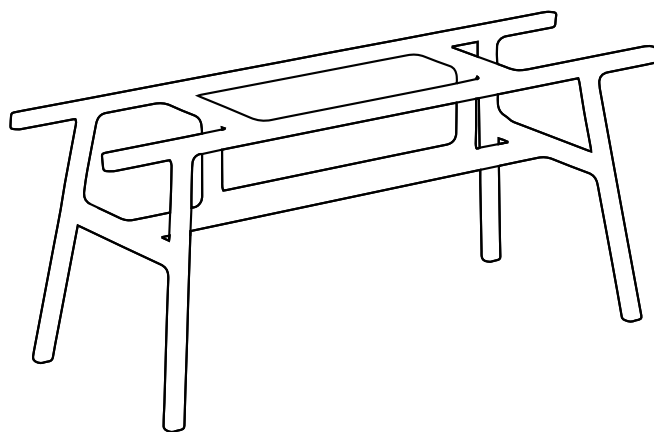

## Elements

Rectangular top

220 x 100 cm	Glass (2 finishes), Laminam® (18 finishes)
250 x 100 cm	Glass (2 finishes), Laminam® (18 finishes)
280 x 100 cm	Glass (2 finishes), Laminam® (18 finishes)
220 x 110 cm	Glass (2 finishes), Laminam® (18 finishes), Wood (3 finishes)
250 x 110 cm	Glass (2 finishes), Laminam® (18 finishes), Wood (3 finishes)
280 x 110 cm	Glass (2 finishes), Laminam® (18 finishes), Wood (3 finishes)

Oval top

220 x 110 cm	Glass (2 finishes), Laminam® (18 finishes), Wood (3 finishes)
250 x 110 cm	Glass (2 finishes), Laminam® (18 finishes), Wood (3 finishes)
280 x 110 cm	Glass (2 finishes), Laminam® (18 finishes), Wood (3 finishes)

## Seater places

L 220 cm

L 250 cm

L 280 cm