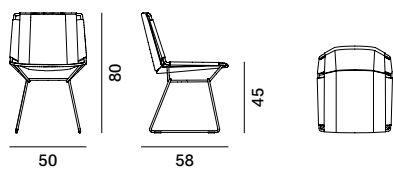

Neil Leather chair