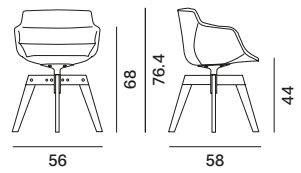

Flow Slim Textile

VN 4-legged steel base

base with central leg

VN 4-legged oak base

4-legged oak base

4-legged cross base and cross oak base

Finishing

The number in the dot corresponds to the number of colour/material finish.