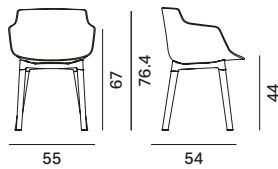

4-legged cross base
4-legged cross oak base

padded shell (countershell)