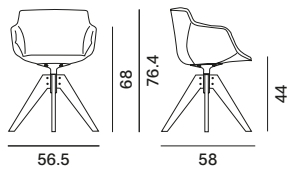

VN 4-legged oak base