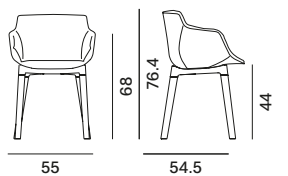

4-legged cross base and cross oak base