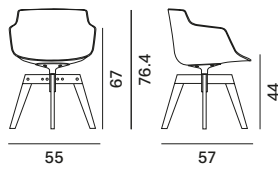

4-legged oak base

padded shell (countershell)