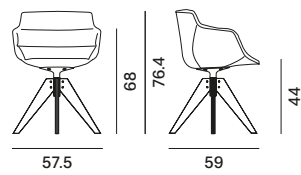

Flow Slim Textile

VN 4-legged steel base

base with central leg

VN 4-legged oak base

4-legged oak base

4-legged cross base and cross oak base

Finishing

The number in the dot corresponds to the number of colour/material finish.