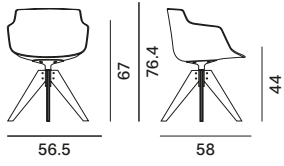

Abacus

Flow Slim

White or black shell version

VN 4-legged steel base

padded shell (countershell)