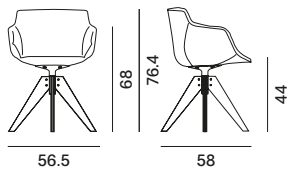

Abacus

Flow Slim Leather

VN 4-legged steel base