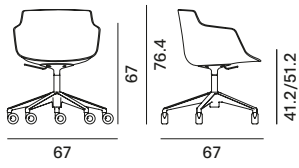

height-adjustable
5-point-star base on castors

padded shell (countershell)