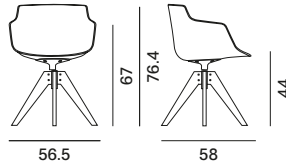

height-adjustable
5-point-star base on castors

padded shell (countershell)

Flow Slim Color

White, black or colored shell version

base with central leg

padded shell (countershell)

VN 4-legged oak base

padded shell (countershell)