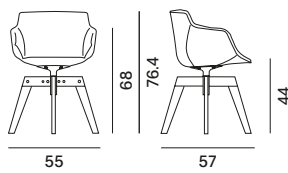

4-legged oak base