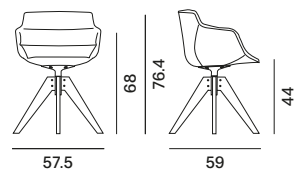

Flow Slim Textile

VN 4-legged steel base

base with central leg

VN 4-legged oak base

4-legged oak base

4-legged cross base and cross oak base

Finishing

The number in the dot corresponds to the number of colour/material finish.