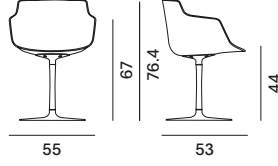

height-adjustable
5-point-star base on castors

padded shell (countershell)

Flow Slim Color

White, black or colored shell version

base with central leg

padded shell (countershell)

VN 4-legged oak base

padded shell (countershell)