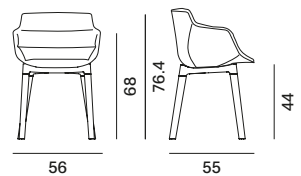

Flow Slim Textile

VN 4-legged steel base

base with central leg

VN 4-legged oak base

4-legged oak base

4-legged cross base and cross oak base

Finishing

The number in the dot corresponds to the number of colour/material finish.