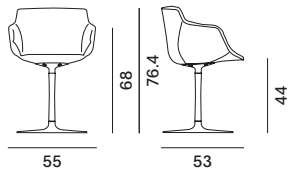

base with central leg