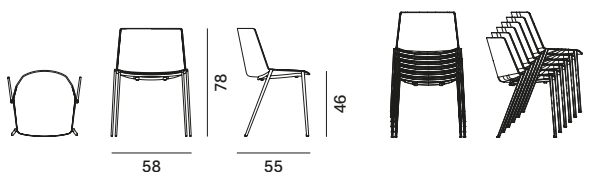

Aïku**Version** **Stackability**

4-legged round-shaped base
Stackability x 6; the cart allows stacking up to 15 pcs.

sled base
Stackability x 6; the cart allows stacking up to 15 pcs.

sled base with armrests
Stackability x 6; the cart allows stacking up to 15 pcs.

sled base with table
Stackability x 6.

4-legged tapered base
Stackability x 6; the cart allows stacking up to 15 pcs.

4-legged oak base

**Aïku Soft****Version** **Stackability**

4-legged round-shaped base
Stackability x 4 with stacking under-seat.

sled base
Stackability x 4 with stacking under-seat.

sled base with armrests
Stackability x 4 with stacking under-seat.

sled base with table
Stackability x 4 with stacking under-seat.

4-legged tapered base
Stackability x 4 with stacking under-seat.