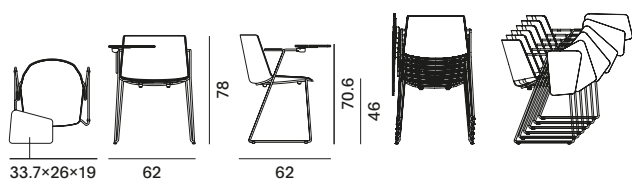

Aïku**Version** **Stackability**

4-legged round-shaped base
Stackability x 6; the cart allows stacking up to 15 pcs.

sled base
Stackability x 6; the cart allows stacking up to 15 pcs.

sled base with armrests
Stackability x 6; the cart allows stacking up to 15 pcs.

sled base with table
Stackability x 6.

4-legged tapered base
Stackability x 6; the cart allows stacking up to 15 pcs.

4-legged oak base

**Aïku Soft****Version** **Stackability**

4-legged round-shaped base
Stackability x 4 with stacking under-seat.

sled base
Stackability x 4 with stacking under-seat.

sled base with armrests
Stackability x 4 with stacking under-seat.

sled base with table
Stackability x 4 with stacking under-seat.

4-legged tapered base
Stackability x 4 with stacking under-seat.