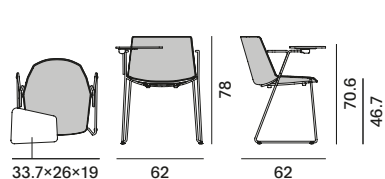

Aïku**Version** **Stackability**

4-legged round-shaped base
Stackability x 6; the cart allows stacking up to 15 pcs.

sled base
Stackability x 6; the cart allows stacking up to 15 pcs.

sled base with armrests
Stackability x 6; the cart allows stacking up to 15 pcs.

sled base with table
Stackability x 6.

4-legged tapered base
Stackability x 6; the cart allows stacking up to 15 pcs.

4-legged oak base

**Aïku Soft****Version** **Stackability**

4-legged round-shaped base
Stackability x 4 with stacking under-seat.

sled base
Stackability x 4 with stacking under-seat.

sled base with armrests
Stackability x 4 with stacking under-seat.

sled base with table
Stackability x 4 with stacking under-seat.

4-legged tapered base
Stackability x 4 with stacking under-seat.