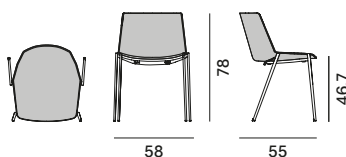

Aïku**Version** **Stackability**

4-legged round-shaped base
Stackability x 6; the cart allows stacking up to 15 pcs.

sled base
Stackability x 6; the cart allows stacking up to 15 pcs.

sled base with armrests
Stackability x 6; the cart allows stacking up to 15 pcs.

sled base with table
Stackability x 6.

4-legged tapered base
Stackability x 6; the cart allows stacking up to 15 pcs.

4-legged oak base

**Aïku Soft****Version** **Stackability**

4-legged round-shaped base
Stackability x 4 with stacking under-seat.

sled base
Stackability x 4 with stacking under-seat.

sled base with armrests
Stackability x 4 with stacking under-seat.

sled base with table
Stackability x 4 with stacking under-seat.

4-legged tapered base
Stackability x 4 with stacking under-seat.