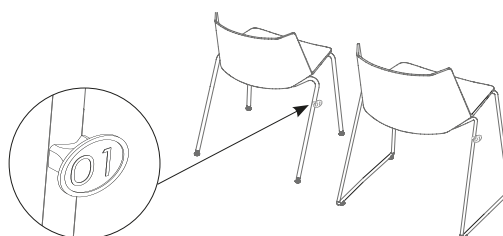

sled base with table
Stackability x 6.

4-legged tapered base
Stackability x 6; the cart allows stacking up to 15 pcs.

4-legged oak base

**Aïku Soft****Version** **Stackability**

4-legged round-shaped base
Stackability x 4 with stacking under-seat.

sled base
Stackability x 4 with stacking under-seat.

sled base with armrests
Stackability x 4 with stacking under-seat.

sled base with table
Stackability x 4 with stacking under-seat.

4-legged tapered base
Stackability x 4 with stacking under-seat.

4-legged oak base

Accessories

Hook for 4-legged base L7,4 × D5 × H2,2

Hook for sled base L6,8 × D4,8 × H1,5

Hook for 4-legged tapered base L10,6 × D6,7 × H3

Place marker for 4-legged round-shaped base and sled base Ø3 × D1,3

Trolley for Aïku (max 15 pcs) L67 × D65,8 × H26

Padded Pad for Aïku L47 × D1,6 × H43

Specific "stacking under-seat" accessory for Aïku Soft

Finishing

The number in the dot corresponds to the number of colour/material finish.