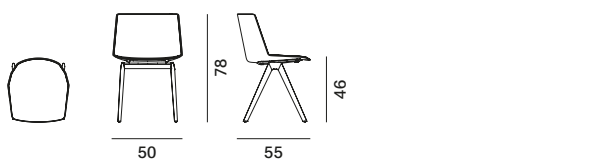

Aïku**Version** **Stackability**

4-legged round-shaped base
Stackability x 6; the cart allows stacking up to 15 pcs.

sled base
Stackability x 6; the cart allows stacking up to 15 pcs.

sled base with armrests
Stackability x 6; the cart allows stacking up to 15 pcs.

sled base with table
Stackability x 6.

4-legged tapered base
Stackability x 6; the cart allows stacking up to 15 pcs.

4-legged oak base

**Aïku Soft****Version** **Stackability**

4-legged round-shaped base
Stackability x 4 with stacking under-seat.