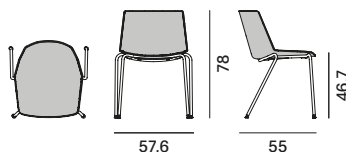

Aïku**Version** **Stackability**

4-legged round-shaped base
Stackability x 6; the cart allows stacking up to 15 pcs.

sled base
Stackability x 6; the cart allows stacking up to 15 pcs.

sled base with armrests
Stackability x 6; the cart allows stacking up to 15 pcs.

sled base with table
Stackability x 6.

4-legged tapered base
Stackability x 6; the cart allows stacking up to 15 pcs.

4-legged oak base

**Aïku Soft****Version** **Stackability**

4-legged round-shaped base
Stackability x 4 with stacking under-seat.

sled base
Stackability x 4 with stacking under-seat.

sled base with armrests
Stackability x 4 with stacking under-seat.

sled base with table
Stackability x 4 with stacking under-seat.

4-legged tapered base
Stackability x 4 with stacking under-seat.