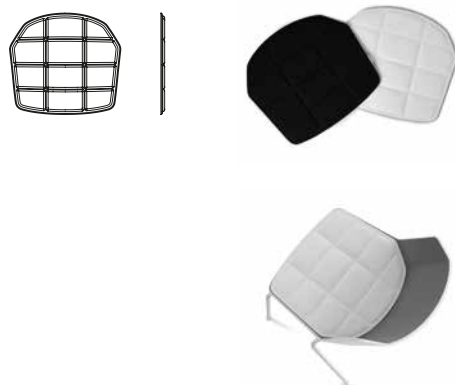

Padded Pad for Aïku L47 × D1,6 × H43