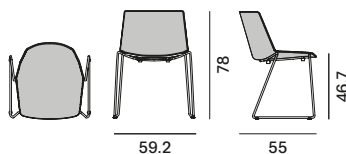

Aïku**Version** **Stackability**

4-legged round-shaped base
Stackability x 6; the cart allows stacking up to 15 pcs.

sled base
Stackability x 6; the cart allows stacking up to 15 pcs.

sled base with armrests
Stackability x 6; the cart allows stacking up to 15 pcs.

sled base with table
Stackability x 6.

4-legged tapered base
Stackability x 6; the cart allows stacking up to 15 pcs.

4-legged oak base

**Aïku Soft****Version** **Stackability**

4-legged round-shaped base
Stackability x 4 with stacking under-seat.

sled base
Stackability x 4 with stacking under-seat.

sled base with armrests
Stackability x 4 with stacking under-seat.

sled base with table
Stackability x 4 with stacking under-seat.

4-legged tapered base
Stackability x 4 with stacking under-seat.