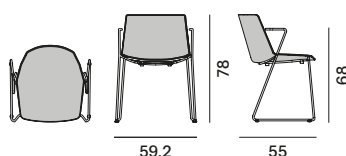

Aïku**Version** **Stackability**

4-legged round-shaped base
Stackability x 6; the cart allows stacking up to 15 pcs.

sled base
Stackability x 6; the cart allows stacking up to 15 pcs.

sled base with armrests
Stackability x 6; the cart allows stacking up to 15 pcs.

sled base with table
Stackability x 6.

4-legged tapered base
Stackability x 6; the cart allows stacking up to 15 pcs.

4-legged oak base

**Aïku Soft****Version** **Stackability**

4-legged round-shaped base
Stackability x 4 with stacking under-seat.

sled base
Stackability x 4 with stacking under-seat.

sled base with armrests
Stackability x 4 with stacking under-seat.

sled base with table
Stackability x 4 with stacking under-seat.

4-legged tapered base
Stackability x 4 with stacking under-seat.