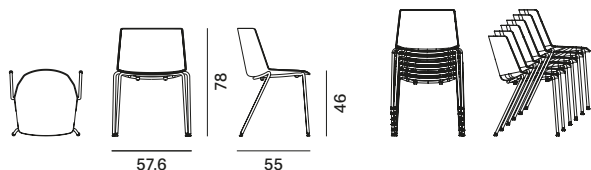

ACCESSORIES

ONLY FOR AĪKU

- . Trolley, aluminium grey epoxy painted steel frame, with pirouetting castors matching the frame; maximum capacity 15 pieces.
 - . Padded pad, thermoformed cushion, size 47.8x43.5 cm, 1.5 cm thick, with BS flame-retardant polyurethane padding and combined with welded fabric; non-slip PESPU coat underneath. This technical manufacturing detail enhances both graphics and padding with a 3D effect, ensuring quality and a long-lasting product. Considering the special features, the cover is not removable.
- Cushion available with LONDRA fabric cover in the colours white col. 01 and black col. 07.

ONLY FOR AĪKU SOFT

- . Injection moulded under-seat for better stacking.

FOR AIKU AND AIKU SOFT

- . Hook for 4-legged base, sled base, 4-legged tapered base Dedicated hooking system for seat alignment, made of stiff PA6 plastic, in the colours white and black.
- . Place marker, dedicated numbering system with magnet hook, in stiff PA6 plastic, in the colours white and black.

Aïku**Version** **Stackability**

4-legged round-shaped base
Stackability x 6; the cart allows stacking up to 15 pcs.

sled base
Stackability x 6; the cart allows stacking up to 15 pcs.

sled base with armrests
Stackability x 6; the cart allows stacking up to 15 pcs.

sled base with table
Stackability x 6.

4-legged tapered base
Stackability x 6; the cart allows stacking up to 15 pcs.

4-legged oak base

**Aïku Soft****Version** **Stackability**

4-legged round-shaped base
Stackability x 4 with stacking under-seat.