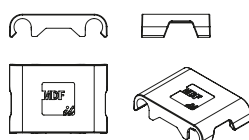

sled base
Stackability x 4 with stacking under-seat.

sled base with armrests
Stackability x 4 with stacking under-seat.

sled base with table
Stackability x 4 with stacking under-seat.

4-legged tapered base
Stackability x 4 with stacking under-seat.

4-legged oak base

Accessories

Hook for 4-legged base L7,4 × D5 × H2,2

Hook for sled base L6,8 × D4,8 × H1,5

Hook for 4-legged tapered base L10,6 × D6,7 × H3

Place marker for 4-legged round-shaped base and sled base Ø3 × D1,3

Trolley for Aïku (max 15 pcs) L67 × D65,8 × H26

Padded Pad for Aïku L47 × D1,6 × H43

Specific "stacking under-seat" accessory for Aïku Soft

Finishing

The number in the dot corresponds to the number of colour/material finish.