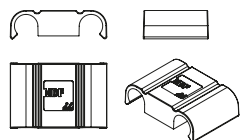

Aïku**Version** **Stackability**

4-legged round-shaped base
Stackability x 6; the cart allows stacking up to 15 pcs.

sled base
Stackability x 6; the cart allows stacking up to 15 pcs.

sled base with armrests
Stackability x 6; the cart allows stacking up to 15 pcs.

sled base with table
Stackability x 6.

4-legged tapered base
Stackability x 6; the cart allows stacking up to 15 pcs.

4-legged oak base

**Aïku Soft****Version** **Stackability**

4-legged round-shaped base
Stackability x 4 with stacking under-seat.

sled base
Stackability x 4 with stacking under-seat.

sled base with armrests
Stackability x 4 with stacking under-seat.

sled base with table
Stackability x 4 with stacking under-seat.

4-legged tapered base
Stackability x 4 with stacking under-seat.

4-legged oak base

Accessories

Hook for 4-legged base L7,4 × D5 × H2,2

Hook for sled base L6,8 × D4,8 × H1,5

Hook for 4-legged tapered base L10,6 × D6,7 × H3

Place marker for 4-legged round-shaped base and sled base Ø3 × D1,3