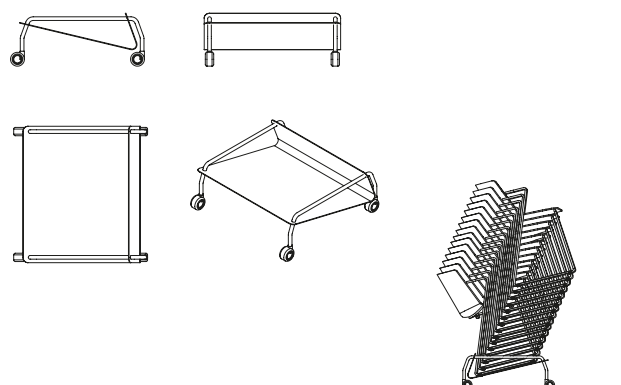

sled base with table
Stackability x 6.

4-legged tapered base
Stackability x 6; the cart allows stacking up to 15 pcs.

4-legged oak base

**Aïku Soft****Version** **Stackability**

4-legged round-shaped base
Stackability x 4 with stacking under-seat.

sled base
Stackability x 4 with stacking under-seat.

sled base with armrests
Stackability x 4 with stacking under-seat.

sled base with table
Stackability x 4 with stacking under-seat.

4-legged tapered base
Stackability x 4 with stacking under-seat.

4-legged oak base

Accessories

Hook for 4-legged base L7,4 × D5 × H2,2

Hook for sled base L6,8 × D4,8 × H1,5

Hook for 4-legged tapered base L10,6 × D6,7 × H3

Place marker for 4-legged round-shaped base and sled base Ø3 × D1,3

Trolley for Aïku (max 15 pcs) L67 × D65,8 × H26

Padded Pad for Aïku L47 × D1,6 × H43

Specific "stacking under-seat" accessory for Aïku Soft

Finishing

The number in the dot corresponds to the number of colour/material finish.