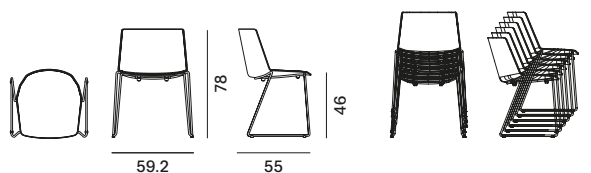

ONLY FOR AĪKU SOFT

- . Injection moulded under-seat for better stacking.

FOR AIKU AND AIKU SOFT

- . Hook for 4-legged base, sled base, 4-legged tapered base Dedicated hooking system for seat alignment, made of stiff PA6 plastic, in the colours white and black.
- . Place marker, dedicated numbering system with magnet hook, in stiff PA6 plastic, in the colours white and black.

Aïku**Version** **Stackability**

4-legged round-shaped base
Stackability x 6; the cart allows stacking up to 15 pcs.

sled base
Stackability x 6; the cart allows stacking up to 15 pcs.

sled base with armrests
Stackability x 6; the cart allows stacking up to 15 pcs.

sled base with table
Stackability x 6.

4-legged tapered base
Stackability x 6; the cart allows stacking up to 15 pcs.

4-legged oak base

**Aïku Soft****Version** **Stackability**

4-legged round-shaped base
Stackability x 4 with stacking under-seat.