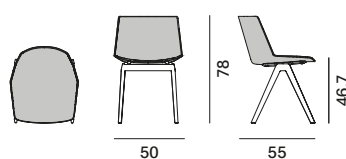

Aïku

Version **Stackability**

4-legged round-shaped base
Stackability x 6; the cart allows stacking up to 15 pcs.

sled base
Stackability x 6; the cart allows stacking up to 15 pcs.

sled base with armrests
Stackability x 6; the cart allows stacking up to 15 pcs.

sled base with table
Stackability x 6.

4-legged tapered base
Stackability x 6; the cart allows stacking up to 15 pcs.

4-legged oak base

Aïku Soft

Version **Stackability**

4-legged round-shaped base
Stackability x 4 with stacking under-seat.

sled base
Stackability x 4 with stacking under-seat.

sled base with armrests
Stackability x 4 with stacking under-seat.

sled base with table
Stackability x 4 with stacking under-seat.

4-legged tapered base
Stackability x 4 with stacking under-seat.

4-legged oak base