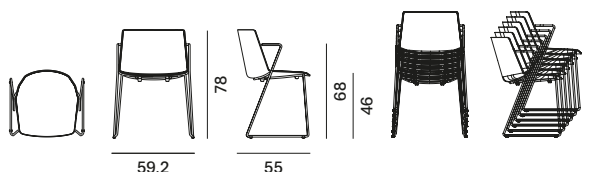

Aïku**Version** **Stackability**

4-legged round-shaped base
Stackability x 6; the cart allows stacking up to 15 pcs.

sled base
Stackability x 6; the cart allows stacking up to 15 pcs.

sled base with armrests
Stackability x 6; the cart allows stacking up to 15 pcs.

sled base with table
Stackability x 6.

4-legged tapered base
Stackability x 6; the cart allows stacking up to 15 pcs.

4-legged oak base

**Aïku Soft****Version** **Stackability**

4-legged round-shaped base
Stackability x 4 with stacking under-seat.

sled base
Stackability x 4 with stacking under-seat.

sled base with armrests
Stackability x 4 with stacking under-seat.

sled base with table
Stackability x 4 with stacking under-seat.

4-legged tapered base
Stackability x 4 with stacking under-seat.