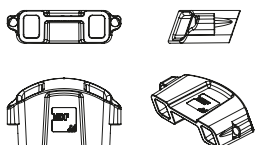

sled base
Stackability x 4 with stacking under-seat.

sled base with armrests
Stackability x 4 with stacking under-seat.

sled base with table
Stackability x 4 with stacking under-seat.

4-legged tapered base
Stackability x 4 with stacking under-seat.

4-legged oak base

Accessories

Hook for 4-legged base L7,4 × D5 × H2,2

Hook for sled base L6,8 × D4,8 × H1,5

Hook for 4-legged tapered base L10,6 × D6,7 × H3

Place marker for 4-legged round-shaped base and sled base Ø3 × D1,3