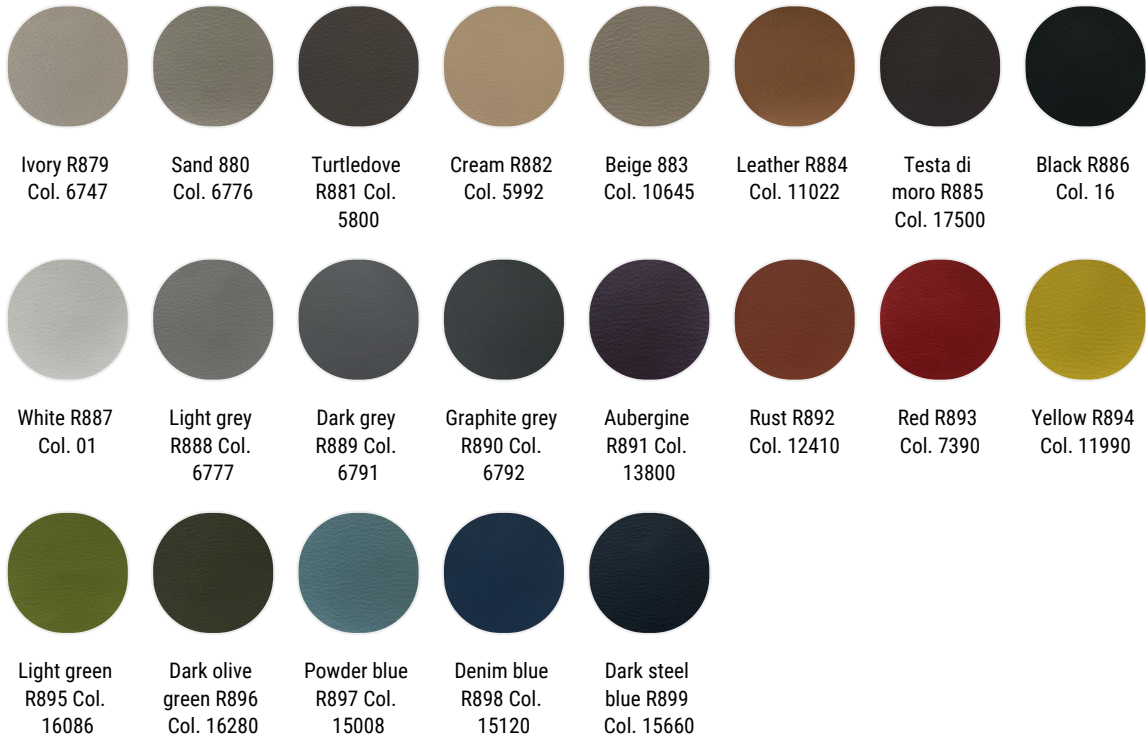

Todi

white R851 Col. 13 white/beige R850 Col. 11 grey/sand R846 Col. 07 light grey R849 Col. 10 light grey/anthracite grey R848 Col. 09 light blue/grey R855 Col. 19 orange/grey R852 Col. 15

Time TL15

Anima

Dune

white-light
grey R364
Col. 428.103

white-
medium grey
R361 Col.
428.039

dark grey-
light grey
R357 Col.
428.000

white-blue
R359 Col.
428.034

blue-beige
R363 Col.
428.050

black-beige
R358 Col.
428.010

white-red
R360 Col.
428.035

leather white
R804

leather sand
R814

leather beige
R803

leather ivory
R802

leather
yellow R808

leather
apricot R801

leather rust
R813

leather red
R812

leather
burgundy
R807

leather
tobacco
R815

leather testa
di moro R816

leather black
R810

leather grey
R809

leather
blurette R806

leather blue
R805

leather green
R817