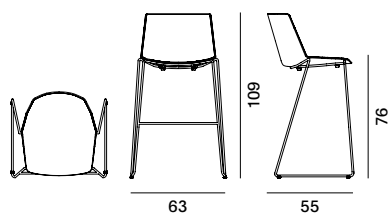

BASES

- . sled base in steel wire, painted matt white, matt graphite grey or chrome-plated; seat height available: 64 cm and 76 cm.
- . 4-legged base in solid oak with a natural, bleached or brown finish. Footrest in chromed steel for all color options. Seat height available: 64 cm and 76 cm.

STACKABILITY

- . Aiku stool

The sled version, in all configurations, is stackable, with a maximum stackability of 6 pcs. The trolley allows a stackability up to 10 PCS.

- . Aiku Soft stool

The sled version, in all configurations, is stackable, with a maximum stackability of 4 pcs, with under-seat for stacking.

ACCESSORIES

- . Trolley: maximum capacity 15 pieces;
- . Padded Pad: thermoformed cushion, with BS flame-retardant polyurethane padding and combined with welded fabric. This technical manufacturing detail enhances both graphics and padding with a 3D effect, ensuring quality and a long lasting product;
- . Under-seat: injection moulded under-seat for better stacking.

Aïku Stool

Version

sled base H96

sled base H109

4-legged oak base H96

4-legged oak base H109

Stackability

x6. the cart allows stacking up to 10 pcs.