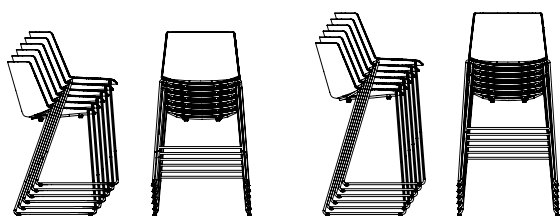

BASES

- . sled base in steel wire, painted matt white, matt graphite grey or chrome-plated; seat height available: 64 cm and 76 cm.
- . 4-legged base in solid oak with a natural, bleached or brown finish. Footrest in chromed steel for all color options. Seat height available: 64 cm and 76 cm.

STACKABILITY

- . Aiku stool

The sled version, in all configurations, is stackable, with a maximum stackability of 6 pcs. The trolley allows a stackability up to 10 PCS.

- . Aiku Soft stool

The sled version, in all configurations, is stackable, with a maximum stackability of 4 pcs, with under-seat for stacking.

Aïku Stool

Version

sled base H96

sled base H109

4-legged oak base H96

4-legged oak base H109

Stackability

x6. the cart allows stacking up to 10 pcs.

Aïku Soft Stool

Version

sled base H96

sled base H109

4-legged oak base H96

4-legged oak base H109

Stackability

x4 with mandatory stacking under-seat.