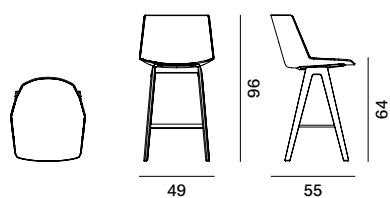

STACKABILITY

- . Aiku stool

The sled version, in all configurations, is stackable, with a maximum stackability of 6 pcs. The trolley allows a stackability up to 10 PCS.

- . Aiku Soft stool

The sled version, in all configurations, is stackable, with a maximum stackability of 4 pcs, with under-seat for stacking.

Aïku Stool

Version

sled base H96

sled base H109

4-legged oak base H96

4-legged oak base H109

Stackability

x6. the cart allows stacking up to 10 pcs.

Aïku Soft Stool

Version

sled base H96

sled base H109

4-legged oak base H96

4-legged oak base H109

Stackability

x4 with mandatory stacking under-seat.

Trolley for Aïku Stool (max 10 pcs) L67 × D65.8 × H26

Finishing

The number in the dot corresponds to the number of colour/material finish.

Here below, in the section FINISH OPTIONS, please note all the colours of the materials used for this product.