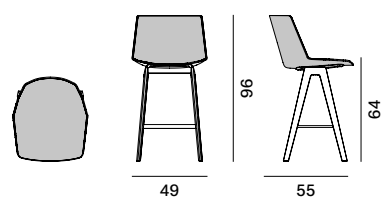

Aïku Stool

Version

sled base H96

sled base H109

4-legged oak base H96

4-legged oak base H109

Stackability

x6. the cart allows stacking up to 10 pcs.

Aïku Soft Stool

Version

sled base H96

sled base H109

4-legged oak base H96

4-legged oak base H109

Stackability

x4 with mandatory stacking under-seat.

Trolley for Aïku Stool (max 10 pcs) L67 × D65.8 × H26

Finishing

The number in the dot corresponds to the number of colour/material finish.

Here below, in the section FINISH OPTIONS, please note all the colours of the materials used for this product.