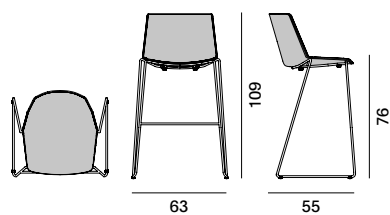

STACKABILITY

- . Aiku stool

The sled version, in all configurations, is stackable, with a maximum stackability of 6 pcs. The trolley allows a stackability up to 10 PCS.

- . Aiku Soft stool

The sled version, in all configurations, is stackable, with a maximum stackability of 4 pcs, with under-seat for stacking.

Aïku Stool

Version

sled base H96

sled base H109

4-legged oak base H96

4-legged oak base H109

Stackability

x6. the cart allows stacking up to 10 pcs.

Aïku Soft Stool

Version

sled base H96

sled base H109

4-legged oak base H96

4-legged oak base H109

Stackability

x4 with mandatory stacking under-seat.

Trolley for Aïku Stool (max 10 pcs) L67 × D65.8 × H26

Finishing

The number in the dot corresponds to the number of colour/material finish.

Here below, in the section FINISH OPTIONS, please note all the colours of the materials used for this product.