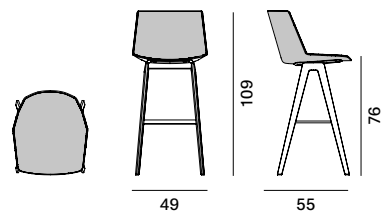

STACKABILITY

- . Aiku stool

The sled version, in all configurations, is stackable, with a maximum stackability of 6 pcs. The trolley allows a stackability up to 10 PCS.

- . Aiku Soft stool

The sled version, in all configurations, is stackable, with a maximum stackability of 4 pcs, with under-seat for stacking.

Aïku Stool

Version

sled base H96

sled base H109

4-legged oak base H96

4-legged oak base H109

Stackability

x6. the cart allows stacking up to 10 pcs.

Aïku Soft Stool

Version

sled base H96

sled base H109

4-legged oak base H96

4-legged oak base H109

Stackability

x4 with mandatory stacking under-seat.

Trolley for Aïku Stool (max 10 pcs) L67 × D65.8 × H26

Finishing

The number in the dot corresponds to the number of colour/material finish.

Here below, in the section FINISH OPTIONS, please note all the colours of the materials used for this product.