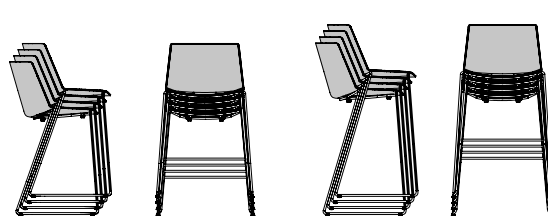

STACKABILITY

- . Aiku stool

The sled version, in all configurations, is stackable, with a maximum stackability of 6 pcs. The trolley allows a stackability up to 10 PCS.

- . Aiku Soft stool

The sled version, in all configurations, is stackable, with a maximum stackability of 4 pcs, with under-seat for stacking.

Aïku Stool

Version

sled base H96

sled base H109

4-legged oak base H96

4-legged oak base H109

Stackability

x6. the cart allows stacking up to 10 pcs.

Aïku Soft Stool

Version

sled base H96

sled base H109

4-legged oak base H96

4-legged oak base H109

Stackability

x4 with mandatory stacking under-seat.

Trolley for Aïku Stool (max 10 pcs) L67 × D65.8 × H26

Finishing

The number in the dot corresponds to the number of colour/material finish.

Here below, in the section FINISH OPTIONS, please note all the colours of the materials used for this product.