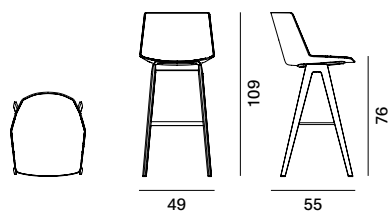

STACKABILITY

- . Aiku stool

The sled version, in all configurations, is stackable, with a maximum stackability of 6 pcs. The trolley allows a stackability up to 10 PCS.

- . Aiku Soft stool

The sled version, in all configurations, is stackable, with a maximum stackability of 4 pcs, with under-seat for stacking.

Aïku Stool

Version

sled base H96

sled base H109

4-legged oak base H96

4-legged oak base H109

Stackability

x6. the cart allows stacking up to 10 pcs.

Aïku Soft Stool

Version

sled base H96

sled base H109

4-legged oak base H96

4-legged oak base H109

Stackability

x4 with mandatory stacking under-seat.

Trolley for Aïku Stool (max 10 pcs) L67 × D65.8 × H26

Finishing

The number in the dot corresponds to the number of colour/material finish.

Here below, in the section FINISH OPTIONS, please note all the colours of the materials used for this product.