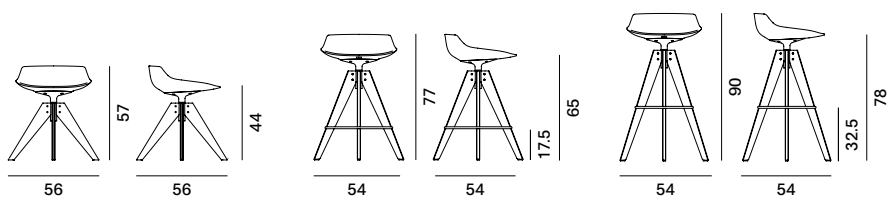

Flow Pouf

VN 4-legged oak base

VN 4-legged steel base