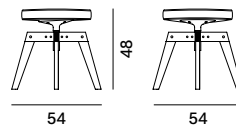

4-legged oak base