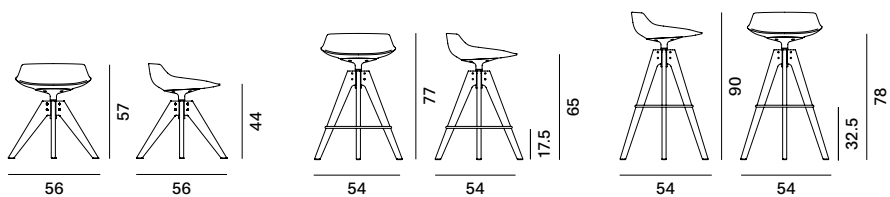

4-legged oak base

VN 4-legged oak base