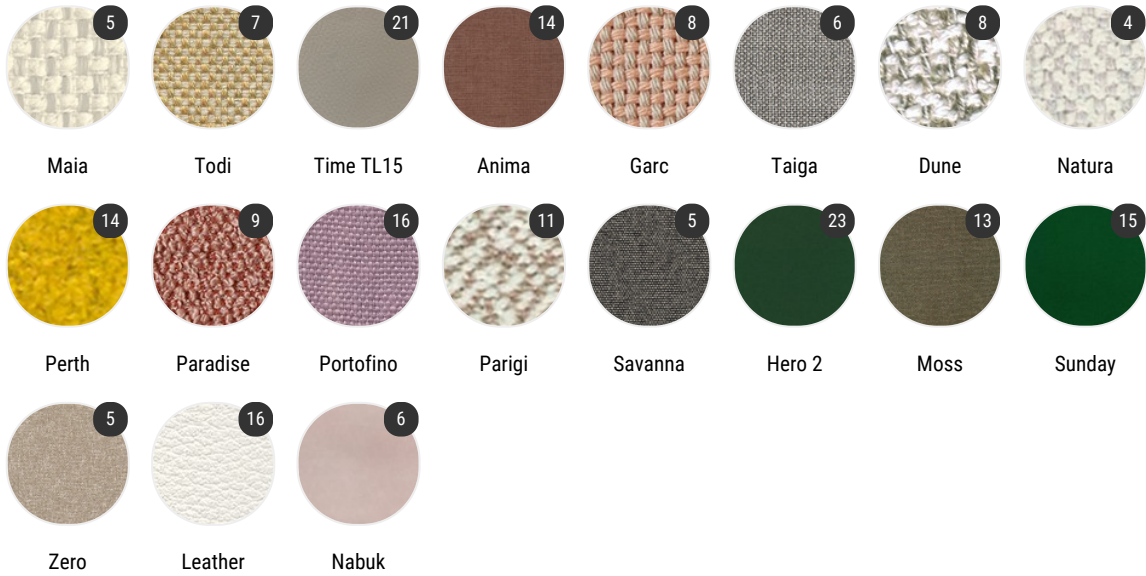

Finishing

The number in the dot corresponds to the number of colour/material finish.

Here below, in the section FINISH OPTIONS, please note all the colours of the materials used for this product.

POUF

Cover