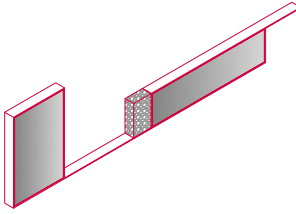

## TYPES

There are six formal, horizontal and vertical types which, by accost or by design, can create big configurations, grand also in appearance.

Each composition, including a 4 mm thick mirror with bevelled edging, is completed with decorative elements, specifically:

- BRASS: black medium density fibres panel, veneered with a matt brushed brass sheet with transparent acrylic coating;
- MARBLE: element available in white Carrara marble.

**MIRROR LINES**

**Composition 1**  
L210 D5 H25 cm

**Composition 2**  
L164 D5 H45 cm

**Composition 3**  
L155 D5 H30 cm

**Composition 4**  
L155 D5 H45 cm

**Composition 5**  
L12 D5 H145 cm

**Composition 6**  
L32 D5 H140 cm