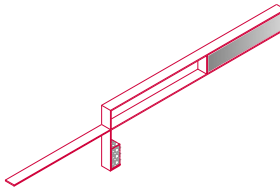

- BRASS: black medium density fibres panel, veneered with a matt brushed brass sheet with transparent acrylic coating;
- MARBLE: element available in white Carrara marble.

**MIRROR LINES**

**Composition 1**  
L210 D5 H25 cm

**Composition 2**  
L164 D5 H45 cm

**Composition 3**  
L155 D5 H30 cm

**Composition 4**  
L155 D5 H45 cm

**Composition 5**  
L12 D5 H145 cm

**Composition 6**  
L32 D5 H140 cm