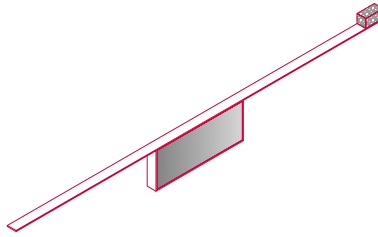

MIRROR LINES