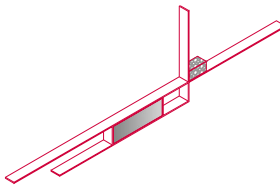

- BRASS: black medium density fibres panel, veneered with a matt brushed brass sheet with transparent acrylic coating;
- MARBLE: element available in white Carrara marble.

**MIRROR LINES**

**Composition 1**  
L210 D5 H25 cm

**Composition 2**  
L164 D5 H45 cm

**Composition 3**  
L155 D5 H30 cm

**Composition 4**  
L155 D5 H45 cm

**Composition 5**  
L12 D5 H145 cm

**Composition 6**  
L32 D5 H140 cm