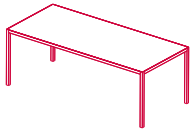

EXTENSION

H72 H75 cm	extension
W90 L160	W90 L210 / 260
W90 L180	W90 L230 / 280
W90 L200	W90 L250 / 300
W98 L160	W98 L210 / 260
W98 L180	W98 L230 / 280
W98 L200	W98 L250 / 300