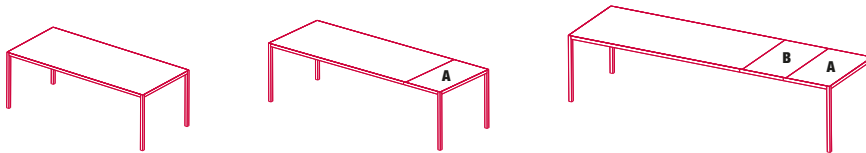

## TOPS

The laminate tabletops and extension tops in Fenix are built-in and are reinforced internally by 8mm thick aluminium sheets.

The tables are available with one or two extension tops.

The extension tops slide into an epoxy powder matt painted tray, equipped with non-scratch lining.

## EXTENSION

H72 H75 cm	<b>extension</b>
W90 L160	W90 L210 / 260
W90 L180	W90 L230 / 280
W90 L200	W90 L250 / 300
W98 L160	W98 L210 / 260
W98 L180	W98 L230 / 280
W98 L200	W98 L250 / 300

## EXAMPLES

According to the customer's needs, the nominal length of the table can be increased from 50 (A) to 100 (A+B) cm.