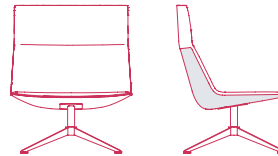

**no armrests**  
L78 D67 H95.5 cm seat H41 cm

**with armrests**  
L86 D67 H95.5 cm seat H41 cm

4-POINTS STAR STEEL BASE WITH CENTRAL FRAME. 360° SWIVEL.

LOW-BACKREST

PADDED VERSION

COUNTER-SHELL VERSION

**no armrests**

L78 D67 H69.5 cm seat H41 cm

**no armrests**

L78 D67 H69.5 cm seat H41 cm

**with armrests**

L86 D67 H69.5 cm seat H41 cm

**with armrests**

L86 D67 H69.5 cm seat H41 cm

HIGH-BACKREST

**no armrests**

L78 D67 H95.5 cm seat H41 cm

**no armrests**

L78 D67 H95.5 cm seat H41 cm

**with armrests**

L86 D67 H95.5 cm seat H41 cm

**with armrests**

L86 D67 H95.5 cm seat H41 cm