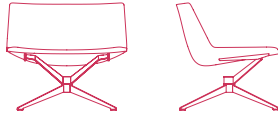

### BASES

. FOUR POINTS STAR PREMIUM: 4-points star steel base with cantilevered frame, matt powder painted white and lead black. 360° swivel;

. FOUR POINTS STAR BASIC: 4-points star steel base with central frame, matt powder painted white and lead black. 360° swivel.

NEIL PREMIUM

4-POINTS STAR STEEL BASE WITH CANTILEVERED FRAME. 360° SWIVEL.

LOW-BACKREST

PADDED VERSION

**no armrests**  
L78 D67 H69.5 cm seat H41 cm

**with armrests**  
L86 D67 H69.5 cm seat H41 cm

COUNTER-SHELL VERSION

**no armrests**  
L78 D67 H69.5 cm seat H41 cm

**with armrests**  
L86 D67 H69.5 cm seat H41 cm

HIGH-BACKREST

**no armrests**  
L78 D67 H95.5 cm seat H41 cm

**with armrests**  
L86 D67 H95.5 cm seat H41 cm