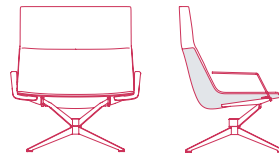

NEIL PREMIUM

4-POINTS STAR STEEL BASE WITH CANTILEVERED FRAME. 360° SWIVEL.

LOW-BACKREST

PADDED VERSION

**no armrests**  
L78 D67 H69.5 cm seat H41 cm

**with armrests**  
L86 D67 H69.5 cm seat H41 cm

COUNTER-SHELL VERSION

**no armrests**  
L78 D67 H69.5 cm seat H41 cm

**with armrests**  
L86 D67 H69.5 cm seat H41 cm

HIGH-BACKREST

**no armrests**  
L78 D67 H95.5 cm seat H41 cm

**with armrests**  
L86 D67 H95.5 cm seat H41 cm

**no armrests**  
L78 D67 H95.5 cm seat H41 cm

**with armrests**  
L86 D67 H95.5 cm seat H41 cm

4-POINTS STAR STEEL BASE WITH CENTRAL FRAME. 360° SWIVEL.

LOW-BACKREST

PADDED VERSION

COUNTER-SHELL VERSION

**no armrests**