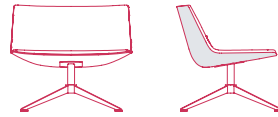

**no armrests**  
L78 D67 H69.5 cm seat H41 cm

**with armrests**  
L86 D67 H69.5 cm seat H41 cm

HIGH-BACKREST

**no armrests**  
L78 D67 H95.5 cm seat H41 cm

**with armrests**  
L86 D67 H95.5 cm seat H41 cm

**no armrests**  
L78 D67 H95.5 cm seat H41 cm

**with armrests**  
L86 D67 H95.5 cm seat H41 cm

4-POINTS STAR STEEL BASE WITH CENTRAL FRAME. 360° SWIVEL.

LOW-BACKREST

PADDED VERSION

COUNTER-SHELL VERSION

**no armrests**

L78 D67 H69.5 cm seat H41 cm

**no armrests**

L78 D67 H69.5 cm seat H41 cm

**with armrests**

L86 D67 H69.5 cm seat H41 cm

**with armrests**

L86 D67 H69.5 cm seat H41 cm

HIGH-BACKREST