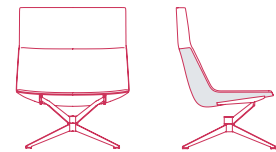

NEIL PREMIUM

4-POINTS STAR STEEL BASE WITH CANTILEVERED FRAME. 360° SWIVEL.

LOW-BACKREST

PADDED VERSION

**no armrests**  
L78 D67 H69.5 cm seat H41 cm

**with armrests**  
L86 D67 H69.5 cm seat H41 cm

COUNTER-SHELL VERSION

**no armrests**  
L78 D67 H69.5 cm seat H41 cm

**with armrests**  
L86 D67 H69.5 cm seat H41 cm

HIGH-BACKREST

**no armrests**  
L78 D67 H95.5 cm seat H41 cm

**with armrests**  
L86 D67 H95.5 cm seat H41 cm

**no armrests**  
L78 D67 H95.5 cm seat H41 cm

**with armrests**  
L86 D67 H95.5 cm seat H41 cm

4-POINTS STAR STEEL BASE WITH CENTRAL FRAME. 360° SWIVEL.

LOW-BACKREST

PADDED VERSION

COUNTER-SHELL VERSION

**no armrests**

L78 D67 H69.5 cm seat H41 cm

**no armrests**

L78 D67 H69.5 cm seat H41 cm

**with armrests**

L86 D67 H69.5 cm seat H41 cm

**with armrests**

L86 D67 H69.5 cm seat H41 cm

HIGH-BACKREST