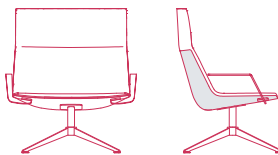

**no armrests**  
L78 D67 H95.5 cm seat H41 cm

**with armrests**  
L86 D67 H95.5 cm seat H41 cm

4-POINTS STAR STEEL BASE WITH CENTRAL FRAME. 360° SWIVEL.

LOW-BACKREST

PADDED VERSION

COUNTER-SHELL VERSION

**no armrests**

L78 D67 H69.5 cm seat H41 cm

**no armrests**

L78 D67 H69.5 cm seat H41 cm

**with armrests**

L86 D67 H69.5 cm seat H41 cm

**with armrests**

L86 D67 H69.5 cm seat H41 cm

HIGH-BACKREST

**no armrests**

L78 D67 H95.5 cm seat H41 cm

**no armrests**

L78 D67 H95.5 cm seat H41 cm

**with armrests**

L86 D67 H95.5 cm seat H41 cm

**with armrests**

L86 D67 H95.5 cm seat H41 cm