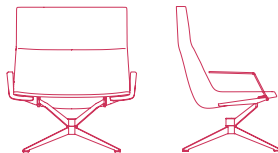

NEIL PREMIUM

4-POINTS STAR STEEL BASE WITH CANTILEVERED FRAME. 360° SWIVEL.

LOW-BACKREST

PADDED VERSION

**no armrests**  
L78 D67 H69.5 cm seat H41 cm

**with armrests**  
L86 D67 H69.5 cm seat H41 cm

COUNTER-SHELL VERSION

**no armrests**  
L78 D67 H69.5 cm seat H41 cm

**with armrests**  
L86 D67 H69.5 cm seat H41 cm

HIGH-BACKREST

**no armrests**  
L78 D67 H95.5 cm seat H41 cm

**with armrests**  
L86 D67 H95.5 cm seat H41 cm

**no armrests**  
L78 D67 H95.5 cm seat H41 cm

**with armrests**  
L86 D67 H95.5 cm seat H41 cm

4-POINTS STAR STEEL BASE WITH CENTRAL FRAME. 360° SWIVEL.

LOW-BACKREST

PADDED VERSION

COUNTER-SHELL VERSION

**no armrests**