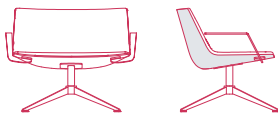

**no armrests**  
L78 D67 H95.5 cm seat H41 cm

**with armrests**  
L86 D67 H95.5 cm seat H41 cm

4-POINTS STAR STEEL BASE WITH CENTRAL FRAME. 360° SWIVEL.

LOW-BACKREST

PADDED VERSION

COUNTER-SHELL VERSION

**no armrests**

L78 D67 H69.5 cm seat H41 cm

**no armrests**

L78 D67 H69.5 cm seat H41 cm

**with armrests**

L86 D67 H69.5 cm seat H41 cm

**with armrests**

L86 D67 H69.5 cm seat H41 cm

HIGH-BACKREST