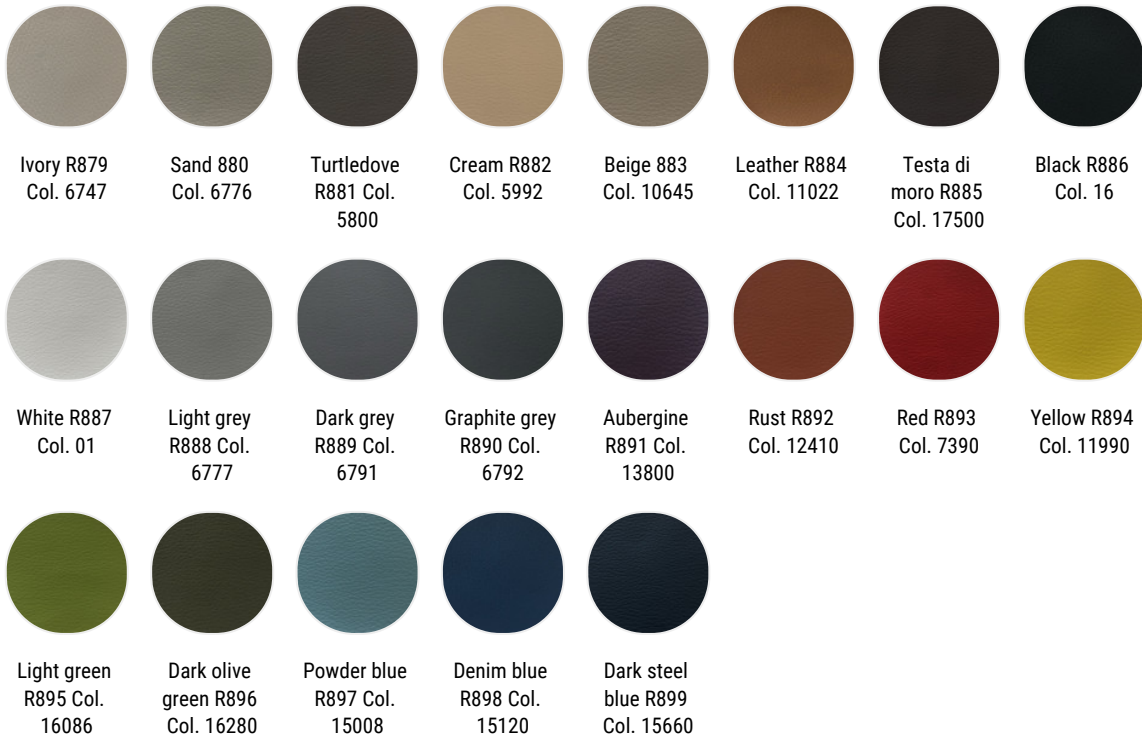

Time TL15

Frank

Garc

Dune