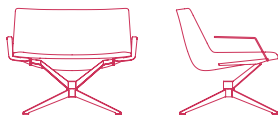

NEIL PREMIUM

4-POINTS STAR STEEL BASE WITH CANTILEVERED FRAME. 360° SWIVEL.

LOW-BACKREST

PADDED VERSION

**no armrests**  
L78 D67 H69.5 cm seat H41 cm

**with armrests**  
L86 D67 H69.5 cm seat H41 cm

COUNTER-SHELL VERSION

**no armrests**  
L78 D67 H69.5 cm seat H41 cm

**with armrests**  
L86 D67 H69.5 cm seat H41 cm

HIGH-BACKREST

**no armrests**  
L78 D67 H95.5 cm seat H41 cm

**with armrests**  
L86 D67 H95.5 cm seat H41 cm

**no armrests**  
L78 D67 H95.5 cm seat H41 cm

**with armrests**  
L86 D67 H95.5 cm seat H41 cm

4-POINTS STAR STEEL BASE WITH CENTRAL FRAME. 360° SWIVEL.

LOW-BACKREST

PADDED VERSION

COUNTER-SHELL VERSION

**no armrests**