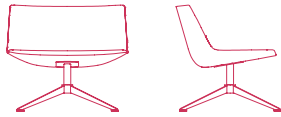

**no armrests**  
L78 D67 H69.5 cm seat H41 cm

**with armrests**  
L86 D67 H69.5 cm seat H41 cm

HIGH-BACKREST

**no armrests**  
L78 D67 H95.5 cm seat H41 cm

**with armrests**  
L86 D67 H95.5 cm seat H41 cm

**no armrests**  
L78 D67 H95.5 cm seat H41 cm

**with armrests**  
L86 D67 H95.5 cm seat H41 cm

4-POINTS STAR STEEL BASE WITH CENTRAL FRAME. 360° SWIVEL.

LOW-BACKREST

PADDED VERSION

COUNTER-SHELL VERSION

**no armrests**

L78 D67 H69.5 cm seat H41 cm

**no armrests**

L78 D67 H69.5 cm seat H41 cm

**with armrests**

L86 D67 H69.5 cm seat H41 cm

**with armrests**

L86 D67 H69.5 cm seat H41 cm

HIGH-BACKREST

**no armrests**

L78 D67 H95.5 cm seat H41 cm

**no armrests**

L78 D67 H95.5 cm seat H41 cm

**with armrests**

L86 D67 H95.5 cm seat H41 cm

**with armrests**

L86 D67 H95.5 cm seat H41 cm