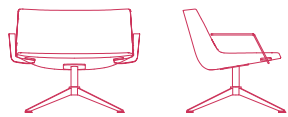

**no armrests**  
L78 D67 H95.5 cm seat H41 cm

**with armrests**  
L86 D67 H95.5 cm seat H41 cm

4-POINTS STAR STEEL BASE WITH CENTRAL FRAME. 360° SWIVEL.

LOW-BACKREST

PADDED VERSION

COUNTER-SHELL VERSION

**no armrests**

L78 D67 H69.5 cm seat H41 cm

**no armrests**

L78 D67 H69.5 cm seat H41 cm

**with armrests**

L86 D67 H69.5 cm seat H41 cm

**with armrests**

L86 D67 H69.5 cm seat H41 cm

HIGH-BACKREST