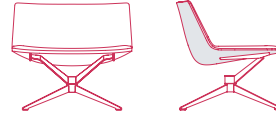

### BASES

. FOUR POINTS STAR PREMIUM: 4-points star steel base with cantilevered frame, matt powder painted white and lead black. 360° swivel;

. FOUR POINTS STAR BASIC: 4-points star steel base with central frame, matt powder painted white and lead black. 360° swivel.

NEIL PREMIUM

4-POINTS STAR STEEL BASE WITH CANTILEVERED FRAME. 360° SWIVEL.

LOW-BACKREST

PADDED VERSION

**no armrests**  
L78 D67 H69.5 cm seat H41 cm

**with armrests**  
L86 D67 H69.5 cm seat H41 cm

COUNTER-SHELL VERSION

**no armrests**  
L78 D67 H69.5 cm seat H41 cm

**with armrests**  
L86 D67 H69.5 cm seat H41 cm

HIGH-BACKREST

**no armrests**  
L78 D67 H95.5 cm seat H41 cm

**with armrests**  
L86 D67 H95.5 cm seat H41 cm

**no armrests**  
L78 D67 H95.5 cm seat H41 cm

**with armrests**  
L86 D67 H95.5 cm seat H41 cm

4-POINTS STAR STEEL BASE WITH CENTRAL FRAME. 360° SWIVEL.

LOW-BACKREST

PADDED VERSION

COUNTER-SHELL VERSION

**no armrests**