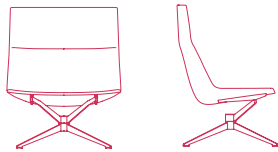

NEIL PREMIUM

4-POINTS STAR STEEL BASE WITH CANTILEVERED FRAME. 360° SWIVEL.

LOW-BACKREST

PADDED VERSION

**no armrests**  
L78 D67 H69.5 cm seat H41 cm

**with armrests**  
L86 D67 H69.5 cm seat H41 cm

COUNTER-SHELL VERSION

**no armrests**  
L78 D67 H69.5 cm seat H41 cm

**with armrests**  
L86 D67 H69.5 cm seat H41 cm

HIGH-BACKREST

**no armrests**  
L78 D67 H95.5 cm seat H41 cm

**with armrests**  
L86 D67 H95.5 cm seat H41 cm

**no armrests**  
L78 D67 H95.5 cm seat H41 cm

**with armrests**  
L86 D67 H95.5 cm seat H41 cm

4-POINTS STAR STEEL BASE WITH CENTRAL FRAME. 360° SWIVEL.

LOW-BACKREST

PADDED VERSION

COUNTER-SHELL VERSION

**no armrests**