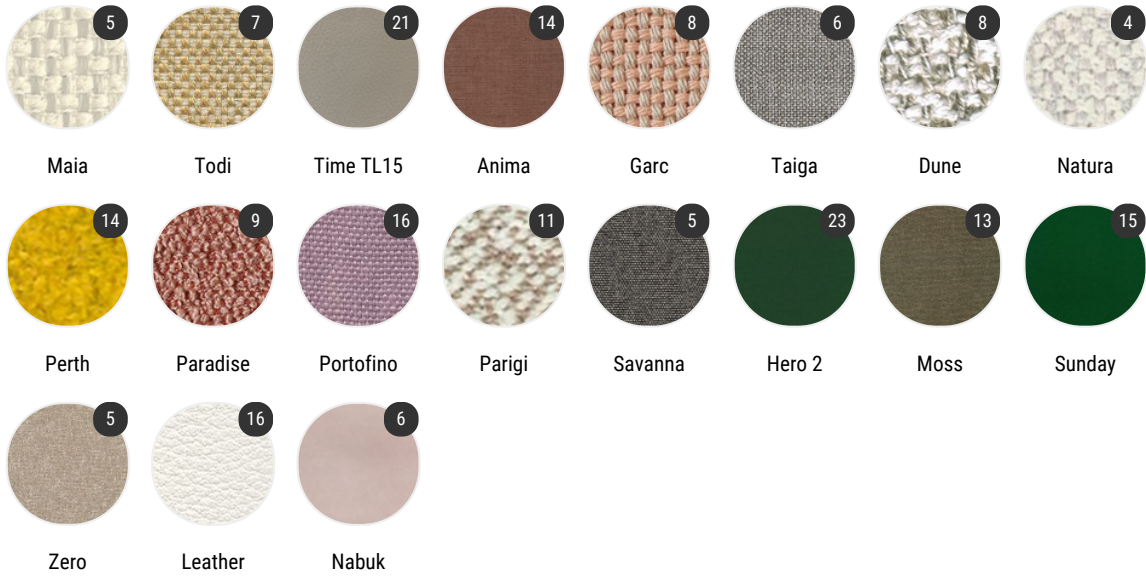

Finishing

The number in the dot corresponds to the number of colour/material finish.

Here below, in the section FINISH OPTIONS, please note all the colours of the materials used for this product.

SOFAS AND MODULES

Cover