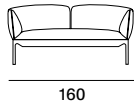

POUFS are available in tree different sizes: L75 D75, L150 D75 and L150 D44 with frame H30 cm, always in the same finish as the sofa.

YALE LOW TABLE

Available the low tables in different dimensions to complete the collection. See in the low tables section.

Yale

armchair and sofa

Yale X

standard version

low backrest

deep version

low backrest

pouf

high backrest

Finishing

The number in the dot corresponds to the number of colour/material finish.

Here below, in the section FINISH OPTIONS, please note all the colours of the materials used for this product.