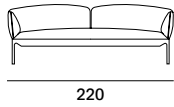

POUFS are available in tree different sizes: L75 D75, L150 D75 and L150 D44 with frame H30 cm, always in the same finish as the sofa.

YALE LOW TABLE

Available the low tables in different dimensions to complete the collection. See in the low tables section.

Yale

armchair and sofa

Yale X

standard version

low backrest

deep version

low backrest

pouf

high backrest

Finishing

The number in the dot corresponds to the number of colour/material finish.

Here below, in the section FINISH OPTIONS, please note all the colours of the materials used for this product.