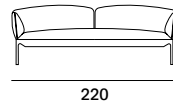

POUFS are available in tree different sizes: L75 D75, L150 D75 and L150 D44 with frame H30 cm, always in the same finish as the sofa.

YALE LOW TABLE

Available the low tables in different dimensions to complete the collection. See in the low tables section.

Yale

armchair and sofa

Yale X

standard version

low backrest

deep version

low backrest

pouf