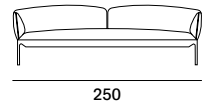

POUFS are available in tree different sizes: L75 D75, L150 D75 and L150 D44 with frame H30 cm, always in the same finish as the sofa.

YALE LOW TABLE

Available the low tables in different dimensions to complete the collection. See in the low tables section.

Yale

armchair and sofa

Yale X

standard version

low backrest

deep version

low backrest

pouf

high backrest

Finishing

The number in the dot corresponds to the number of colour/material finish.

Here below, in the section FINISH OPTIONS, please note all the colours of the materials used for this product.