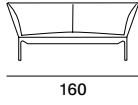

Yale

armchair and sofa