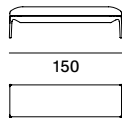

POUFS are available in tree different sizes: L75 D75, L150 D75 and L150 D44 with frame H30 cm, always in the same finish as the sofa.

YALE LOW TABLE

Available the low tables in different dimensions to complete the collection. See in the low tables section.

Yale

armchair and sofa

Yale X

standard version

low backrest

deep version

low backrest

pouf