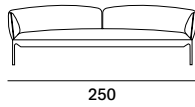

POUFS are available in tree different sizes: L75 D75, L150 D75 and L150 D44 with frame H30 cm, always in the same finish as the sofa.

YALE LOW TABLE

Available the low tables in different dimensions to complete the collection. See in the low tables section.

Yale

armchair and sofa

Yale X

standard version

low backrest

deep version

low backrest

pouf

high backrest

Finishing

The number in the dot corresponds to the number of colour/material finish.

Here below, in the section FINISH OPTIONS, please note all the colours of the materials used for this product.