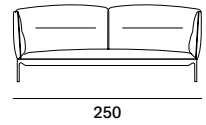

POUFS are available in tree different sizes: L75 D75, L150 D75 and L150 D44 with frame H30 cm, always in the same finish as the sofa.

YALE LOW TABLE

Available the low tables in different dimensions to complete the collection. See in the low tables section.

Yale

armchair and sofa

Yale X

standard version

low backrest

deep version

low backrest

pouf

high backrest

Finishing

The number in the dot corresponds to the number of colour/material finish.

Here below, in the section FINISH OPTIONS, please note all the colours of the materials used for this product.