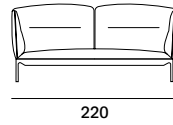

POUFS are available in tree different sizes: L75 D75, L150 D75 and L150 D44 with frame H30 cm, always in the same finish as the sofa.

YALE LOW TABLE

Available the low tables in different dimensions to complete the collection. See in the low tables section.

Yale

armchair and sofa

Yale X

standard version

low backrest

deep version

low backrest

pouf

high backrest

Finishing

The number in the dot corresponds to the number of colour/material finish.

Here below, in the section FINISH OPTIONS, please note all the colours of the materials used for this product.