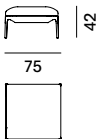

Yale

armchair and sofa

Yale X

standard version

low backrest

deep version

low backrest

pouf

high backrest