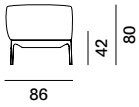

POUFS are available in tree different sizes: L75 D75, L150 D75 and L150 D44 with frame H30 cm, always in the same finish as the sofa.

YALE LOW TABLE

Available the low tables in different dimensions to complete the collection. See in the low tables section.

Yale

armchair and sofa

Yale X

standard version

low backrest

deep version

low backrest

pouf