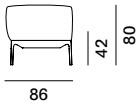

Yale X

standard version

low backrest