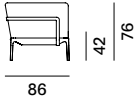

Yale

armchair and sofa