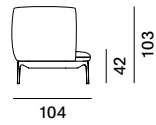

high backrest