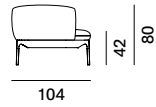

POUFS are available in tree different sizes: L75 D75, L150 D75 and L150 D44 with frame H30 cm, always in the same finish as the sofa.

YALE LOW TABLE

Available the low tables in different dimensions to complete the collection. See in the low tables section.

Yale

armchair and sofa

Yale X

standard version

low backrest

deep version

low backrest

pouf

high backrest

Finishing

The number in the dot corresponds to the number of colour/material finish.

Here below, in the section FINISH OPTIONS, please note all the colours of the materials used for this product.