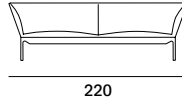

Yale

armchair and sofa