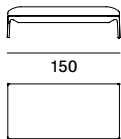

POUFS are available in tree different sizes: L75 D75, L150 D75 and L150 D44 with frame H30 cm, always in the same finish as the sofa.

YALE LOW TABLE

Available the low tables in different dimensions to complete the collection. See in the low tables section.

Yale

armchair and sofa

Yale X

standard version

low backrest

deep version

low backrest

pouf