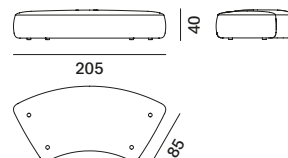

seating module XL

one-sided backrest L85 - only for Island modules

one-sided backrest L125 - only for Island modules

one-sided backrest L170 - only for Island modules

two-sided backrest L85 - only for Island modules

two-sided backrest L125 - only for Island modules

two-sided backrest L170 - only for Island modules

Cosy Curve

seating module S

seating module M

one-sided backrest S - only for Curve modules

one-sided backrest M - only for Curve modules

Accessories

Low table with curved legs to be fixed to the seating module, area without backrest (side)

Light armrest with curved legs to be fixed to the seating module, area without backrest (side)

Low table with straight legs to be fixed to the seating module in a central position (between the two modules)