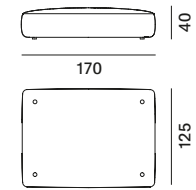

seating module XL

one-sided backrest L85 - only for Island modules

one-sided backrest L125 - only for Island modules

one-sided backrest L170 - only for Island modules

two-sided backrest L85 - only for Island modules