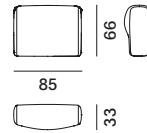

The seating modules can also be used individually as pouf elements.

ADDITIONAL CUSHIONS

- . Square cushion 50x50cm with down filling and lateral strip;
- . Rectangular cushion 75x40cm with down filling and lateral strip;
- . Lower back cushion 75x25cm with down filling and lateral strip.

seating module XL

one-sided backrest L85 - only for Island modules

one-sided backrest L125 - only for Island modules

one-sided backrest L170 - only for Island modules

two-sided backrest L85 - only for Island modules