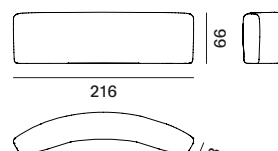

seating module XL

one-sided backrest L85 - only for Island modules

one-sided backrest L125 - only for Island modules

one-sided backrest L170 - only for Island modules

two-sided backrest L85 - only for Island modules

two-sided backrest L125 - only for Island modules

two-sided backrest L170 - only for Island modules

Cosy Curve

seating module S

seating module M

one-sided backrest S - only for Curve modules

one-sided backrest M - only for Curve modules