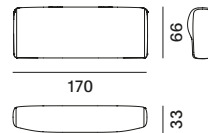

seating module XL

one-sided backrest L85 - only for Island modules

one-sided backrest L125 - only for Island modules

one-sided backrest L170 - only for Island modules

two-sided backrest L85 - only for Island modules