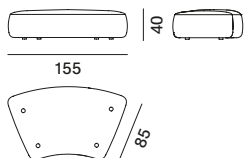

seating module XL

one-sided backrest L85 - only for Island modules

one-sided backrest L125 - only for Island modules

one-sided backrest L170 - only for Island modules

two-sided backrest L85 - only for Island modules

two-sided backrest L125 - only for Island modules

two-sided backrest L170 - only for Island modules

Cosy Curve

seating module S

seating module M

one-sided backrest S - only for Curve modules

one-sided backrest M - only for Curve modules