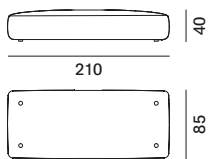

seating module XL

one-sided backrest L85 - only for Island modules

one-sided backrest L125 - only for Island modules

one-sided backrest L170 - only for Island modules

two-sided backrest L85 - only for Island modules