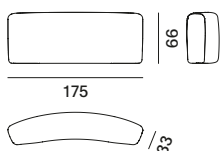

seating module XL

one-sided backrest L85 - only for Island modules

one-sided backrest L125 - only for Island modules

one-sided backrest L170 - only for Island modules

two-sided backrest L85 - only for Island modules

two-sided backrest L125 - only for Island modules

two-sided backrest L170 - only for Island modules

Cosy Curve

seating module S

seating module M

one-sided backrest S - only for Curve modules

one-sided backrest M - only for Curve modules