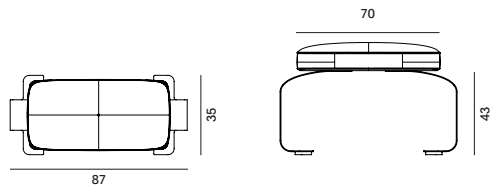

seating module XL

one-sided backrest L85 - only for Island modules

one-sided backrest L125 - only for Island modules

one-sided backrest L170 - only for Island modules

two-sided backrest L85 - only for Island modules

two-sided backrest L125 - only for Island modules

two-sided backrest L170 - only for Island modules

Cosy Curve

seating module S

seating module M

one-sided backrest S - only for Curve modules

one-sided backrest M - only for Curve modules

Accessories

Low table with curved legs to be fixed to the seating module, area without backrest (side)

Light armrest with curved legs to be fixed to the seating module, area without backrest (side)

Low table with straight legs to be fixed to the seating module in a central position (between the two modules)