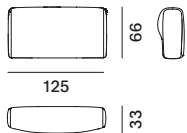

seating module XL

one-sided backrest L85 - only for Island modules

one-sided backrest L125 - only for Island modules

one-sided backrest L170 - only for Island modules

two-sided backrest L85 - only for Island modules