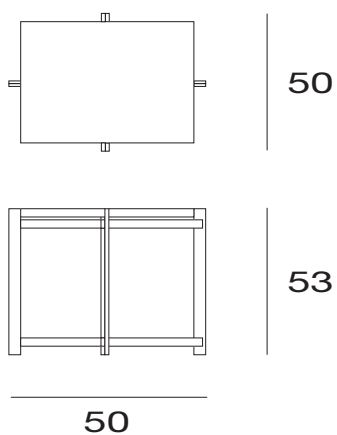

black

arch. Alessandro Elli

Tavolino con struttura in metallo verniciato color grafite. Piano placcato frassino, in vetro verniciato (extra chiaro bianco, nero o moka) o in marmo lucido naturale.

Coffee table with metal painted in graphite color. Top veneered in ash, in lacquered glass (extra white, black or moka) or in polished natural marble.

coffee table
cod.5453