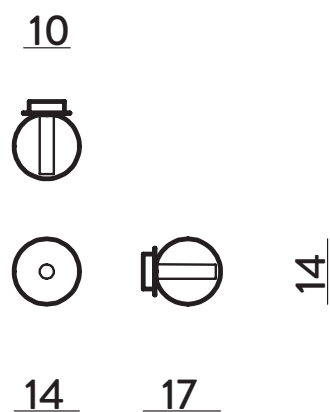

Products details: Metal structure finish available: satin gold, satin bronze, satin black nickel.
Structure in galvanized brass.
On demand: the chandelier can be made with customized height (lengthening the metal pipe between the chandelier and the canopy).

Glass colours:

Metallic structure finish:

LU1570.1L

Table lamp

Ø18 cm - H 21 cm

 G9 1 x max 33W 230V

CE    1m

AP1571.14.1L

Wall lamp

L 14 x 17 x H 14 cm

 G9 1 x max 33W 230V

CE    1m

AP1571.18.1L

Wall lamp

L 18 x 21 x H 18 cm

 G9 1 x max 33W 230V