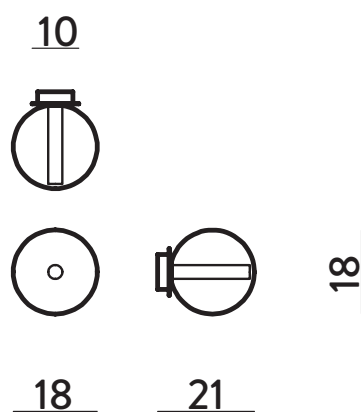

Products details: Metal structure finish available: satin gold, satin bronze, satin black nickel.
Structure in galvanized brass.
On demand: the chandelier can be made with customized height (lengthening the metal pipe between the chandelier and the canopy).

Glass colours:

Metallic structure finish:

LU1570.1L

Table lamp

Ø18 cm - H 21 cm

 G9 1 x max 33W 230V

CE    1m

AP1571.14.1L

Wall lamp

L 14 x 17 x H 14 cm

 G9 1 x max 33W 230V

CE    1m

AP1571.18.1L

Wall lamp

L 18 x 21 x H 18 cm

 G9 1 x max 33W 230V

CE    1m

10

12

16

AP1571.2L

Wall lamp

L 12 x 16 x H 37 cm

 G9 2 x max 33W 230V