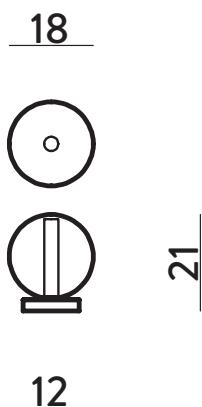

Product technical sheet

MIREA

Design: Massimiliano Tucci with the collaboration of Cristian Li Voi

Typology: Chandelier, ceiling lamp, table lamp, wall lamp.

Product code: LU1570.1L, AP1571.14.1L, AP1571.18.1L, AP1571.2L, 1576.14.1L, 1576.18.1L, 1574.10L, 1574.9L, 1574.12L, 1574.9+3/12L, 1574.12+4/16L.

Products details: Metal structure finish available: satin gold, satin bronze, satin black nickel.
Structure in galvanized brass.
On demand: the chandelier can be made with customized height (lengthening the metal pipe between the chandelier and the canopy).

Glass colours:

Metallic structure finish:

LU1570.1L

Table lamp

Ø18 cm - H 21 cm

 G9 1 x max 33W 230V

CE    1m

AP1571.14.1L

Wall lamp

L 14 x 17 x H 14 cm

 G9 1 x max 33W 230V

CE    1m

AP1571.18.1L

Wall lamp

L 18 x 21 x H 18 cm

 G9 1 x max 33W 230V