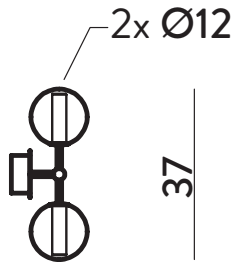

Glass colours:

Metallic structure finish:

LU1570.1L

Table lamp

Ø18 cm - H 21 cm

 G9 1 x max 33W 230V

CE    1m

AP1571.14.1L

Wall lamp

L 14 x 17 x H 14 cm

 G9 1 x max 33W 230V

CE    1m

AP1571.18.1L

Wall lamp

L 18 x 21 x H 18 cm

 G9 1 x max 33W 230V

CE    1m

10

12

16

AP1571.2L

Wall lamp

L 12 x 16 x H 37 cm

 G9 2 x max 33W 230V

CE    1m

17

14

1576.14.1L

Ceiling lamp

Ø14 cm - H 17 cm

 G9 1 x max 33W 230V

CE    1m