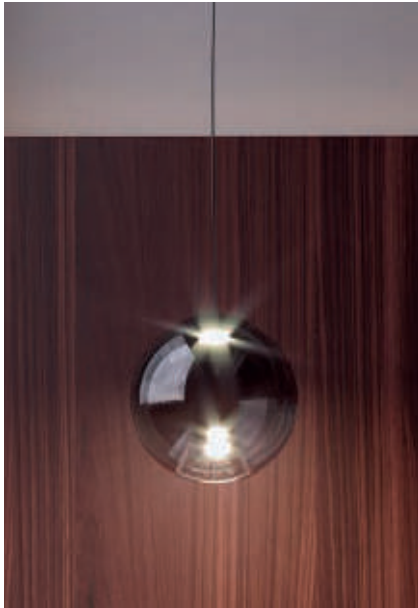

Product technical sheet

PIT

Design: Cangini e Tucci

Typology: Hanging lamp, ceiling track, ceiling lamp, table lamp, floor lamp.

Product code: 1583.1L, GIG1583.1L, XXL1583.1L, LU1580.1L, LU1585.1L, 1589MX.43.3L, 1587.120.3L

Products details: Additional compositions on demand.

Metal structure finish available: chrome, matt white, matt black, brushed chrome.

Metal finish for table and floor lamp available only in: satin gold, satin bronze, satin black nickel.

Galvanic finish on demand:

-Structure and small single canopy available in: satin gold, satin bronze, satin black nickel.

-Tracks and plates available only in: chrome, matt white, matt black, brushed chrome.