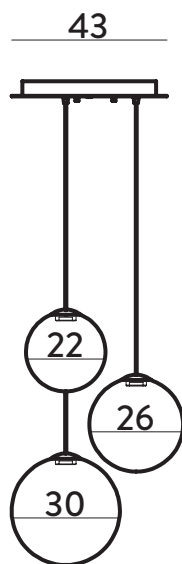

Galvanic finish on demand for single canopy:

Satin gold

Satin bronze

Satin black nickel

1583.1L

Hanging lamp

Glass Ø22 cm - Cable 150 cm

LED 1 x 6W - 500 mA - 2700 or 3000°K

CE **IP20**  

GIG1583.1L

Hanging lamp

Glass Ø26 cm - Cable 150 cm

LED 1 x 6W - 500 mA - 2700 or 3000°K

CE **IP20**  

XXL1583.1L

Hanging lamp

Glass Ø30 cm - Cable 150 cm

LED 1 x 6W - 500 mA - 2700 or 3000°K

CE IP20  1m 

LU1580.1L

Table lamp with dimmer push button

Glass Ø22 cm - H 50 cm

LED 1 x 6W - 500 mA - 2700 or 3000°K

CE IP20  1m 

LU1585.1L

Floor lamp with dimmer push button

Glass Ø30 cm - H 175 cm

LED 1 x 8,4W - 700 mA - 2700 or 3000°K

CE IP20 ⚠ 1m

1589MX.43.3L

Ceiling lamp

Glass Ø22-26-30 cm - Cable 150 cm