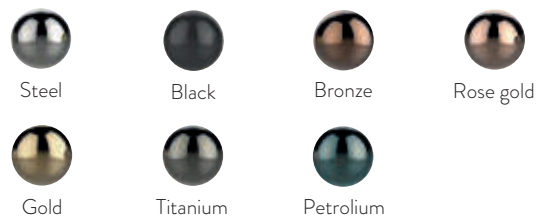

**Products details:** Additional compositions on demand.

Metal structure finish available: chrome, brushed chrome, matt white, matt black.

Transparent electric cable, on demand: black textile.

Dimmable bulbs (not included).

Ceiling track and ceiling lamp : stainless polished steel.

Products GIG and XXL in Fume color: 10% surcharge on the price of the coloured.

White, black, brushed steel, gold-silver leaf canopy.

Model ZOE also available in the Van Gogh version:

#### Glass colours:

#### Metallic glass colours: