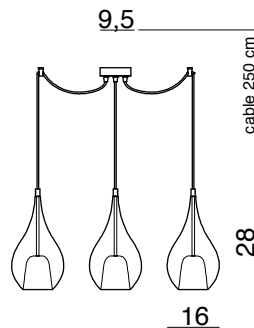

## LUXXL1303

Table lamp

Glass Ø30 cm - H78 cm

 E27 1 x max 60W 220-240V  
LED 1 x 4,3W 350 LUMEN 3.000K

CE IP20    1m

## 1303.1L (On demand with G9)

Hanging lamp

Glass Ø16 cm - Cable 150 cm

 E14 1 x max 60W 220-240V

CE **IP20** 

## 1303.2L (On demand with G9)

Hanging lamp

Glass 2x Ø16 cm - Cable 250 cm

 E14 2 x max 60W 220-240V

CE **IP20** 

## 1303.3L (On demand with G9)

Hanging lamp

Glass 3x Ø16 cm - Cable 250 cm

 E14 3 x max 60W 220-240V

CE **IP20** 