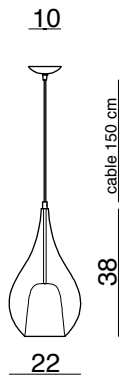

## LUXXL1303

Table lamp

Glass Ø30 cm - H78 cm

 E27 1 x max 60W 220-240V  
LED 1 x 4,3W 350 LUMEN 3.000K

CE IP20    1m

## 1303.1L (On demand with G9)

Hanging lamp

Glass Ø16 cm - Cable 150 cm

 E14 1 x max 60W 220-240V

CE **IP20** 

## 1303.2L (On demand with G9)

Hanging lamp

Glass 2x Ø16 cm - Cable 250 cm

 E14 2 x max 60W 220-240V

CE **IP20** 

## 1303.3L (On demand with G9)

Hanging lamp

Glass 3x Ø16 cm - Cable 250 cm

 E14 3 x max 60W 220-240V

CE **IP20** 