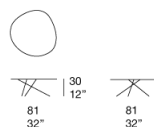

Series of side tables available in two different dimensions.

Top: gloss varnished (reference colours: Mano Lucida wood sample collection) stainless steel.

Base: gloss varnished (reference colours: Mano Lucida wood sample collection) stainless steel rod. Plastic spacers.

B133AE