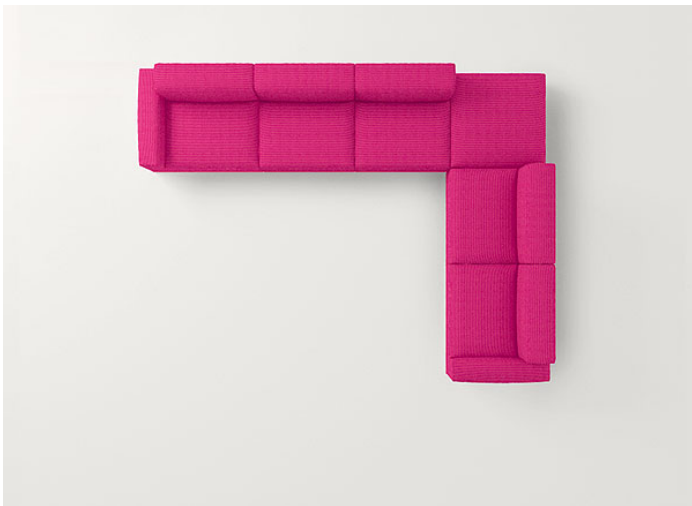

Modular seating system consisting of left, right, central and corner elements, chaise longue and pouf. The Cover series also includes a wooden side table.

Seating

**Internal structure:** wood provided with elastic belts.

### Tavolino / Side table

B72L

B72AB + n°3 B72CB + B72DB + B72HB

B72F + B72C + B72L + B72H

B72AB + n°3 B72CB + B72HB + B72BB