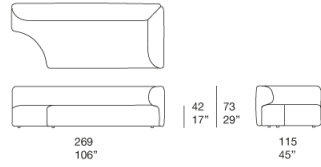

Elemento destro / Right element

B153ADS