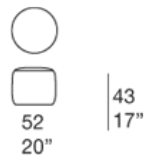

Poufs available in different dimensions. The Float series also includes an easy chair, a chaise longue and a two-seater sofa available in the same finishings.

Structure: padding in polypropylene microspheres encased in a covering made of three-dimensional polyester fabric.

Upholstery: removable and available in a selection of fabrics in the collection.

Notes: Felt cover, both in solid and chiné colours, can be embroidered with the designs of the Fashion, Flower and Script rugs.

B27F