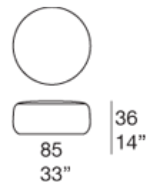

Poufs available in different dimensions. The Float series also includes an easy chair, a chaise longue and a two-seater sofa available in the same finishings.

Structure: padding in polypropylene microspheres encased in a covering made of three-dimensional polyester fabric.

Upholstery: removable and available in a selection of fabrics in the collection.

Notes: Felt cover, both in solid and chiné colours, can be embroidered with the designs of the Fashion, Flower and Script rugs.

B27C