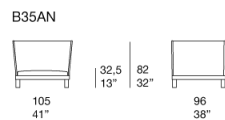

Notes:

Seat cushion is also available upon request in natural latex, paineira vegetable fiber and woolen felt, insert with elastic steel springs, fixed covering in 100% cotton fabric.

The entirely natural padding of the seat cushion guarantees the same comfort of a traditional synthetic padding.

The paineira vegetable fiber is water repellent, non-allergenic and completely biodegradable.

The lawn swing is supplied complete of safety certified linen cords provided with a fastening system in stainless steel AISI 316.

The cords of the lawn swing are meant for a standard suspension height of 260/270 cm calculated from the bearing ring to the base of the sofa.

The sassafras wood is treated against stains and water with water-based products that limit the absorption of liquids and greasy substances.

The change in colour and the superficial splits that might appear are typical of the wood natural evolution.

The product can be used also in interior environments.

We advise to use a Winter Set protection cover.