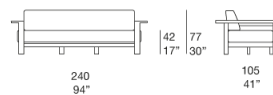

Frei composition do not require any coupling system.

The product can be used also in interior environments.

We advise to use a Winter Set protection cover.

Divano tre posti / Three-seater sofa
B183A

Elemento sinistro / Left element
B183BS