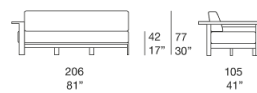

Frei composition do not require any coupling system.

The product can be used also in interior environments.

We advise to use a Winter Set protection cover.

Divano tre posti / Three-seater sofa
B183A

Elemento sinistro / Left element
B183BS