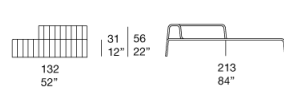

Chaise longues

B18D

B18RS

B18RD

Piattaforme / Platforms

B18MD

B18MS

B18PD

B18PS