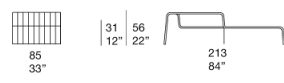

Piattaforme / Platforms

B18MD