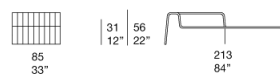

Chaise longues

B18D

B18RS

B18RD

Piattaforme / Platforms

B18MD

B18MS

B18PD

B18PS