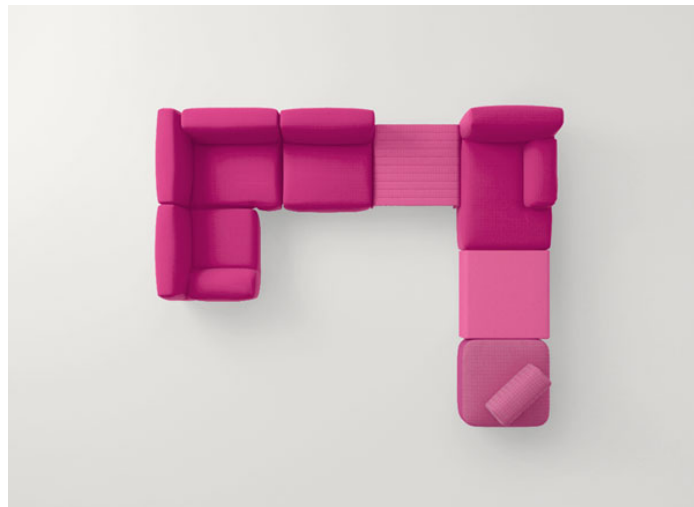

Side tables and benches.

The series Frame also includes a chair, armchairs, chaise longue, platforms, and modular elements

Structure: aluminium sections, visible parts in AISI 316 stainless steel, plastic spacers.

Upholstery: fixed and available in

- Rope braid in solid colours, in two-colours combinations or in mélange colours
- Aquatech braid in solid colours
- Twiggy braids in mélange colours.

Notes:

The side table code B18V can be used with sofas from other series, such as Cove and Canvas.

B18J

94
37"

34
13"

94
37"

B87AE + Jolly pouf B68B + Orlando B77E + Island side table B11PA + B87CE + B87EE + Frame side table B18K + B87CE + Frame side table B18J

B87AE + B87ME + B87CE + Frame side table B18J + B87EE + Island side table B11PA + Jolly pouf B86A + Orlando B77E