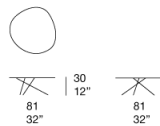

Notes:

This product can be used also in interior environments.

We advise to use a Winter Set protection cover.

B103AE