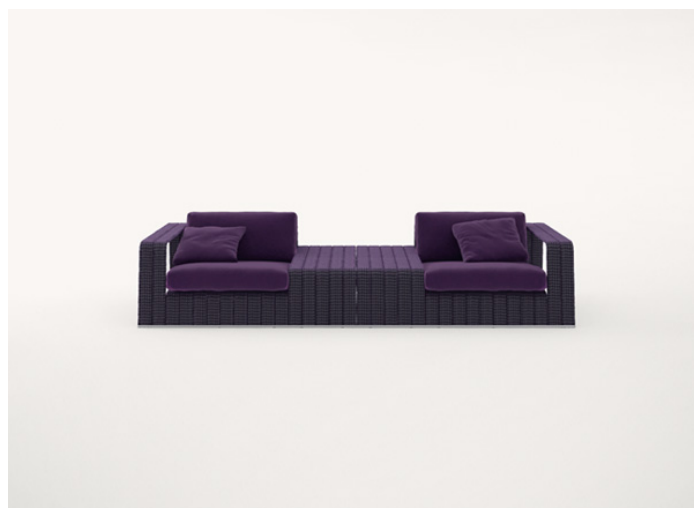

Modular sofas.

The series Frame also includes chair, platforms, chaise longues, benches and side tables.

Structure: aluminium sections, visible parts in AISI 316 stainless steel, plastic spacers.

Upholstery: fixed and available in

- Rope braid in solid colours, in two-colours combinations or in mélange colours
- Aquatech braid in solid colours
- Twiggy braids in mélange colours.

Seat and back cushions: removable, in polyester fibre with stress resistant polyurethane insert, fixed foam cover in waterproofed polyester.

**Poltrona con tavolino sinistro /
Armchair with left table**

**Poltrona con tavolino destro /
Armchair with right table**

B18SCTD

B18SCTS + B18SCTD

B18SS + B18SCTD + B18SCTS

B18TS + B18TD

B18SCTS + B18SD

B18SCTS + n° 2 B18SC