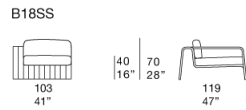

**Poltrona con tavolino, bracciolo sinistro /
Armchair with table, left armrest**

**Poltrona con tavolino, bracciolo destro /
Armchair with table, right armrest**