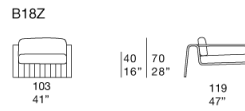

**Poltrona con tavolino, bracciolo sinistro /
Armchair with table, left armrest**

**Poltrona con tavolino, bracciolo destro /
Armchair with table, right armrest**