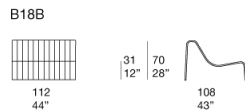

**Poltrona con tavolino, bracciolo sinistro /
Armchair with table, left armrest**

**Poltrona con tavolino, bracciolo destro /
Armchair with table, right armrest**