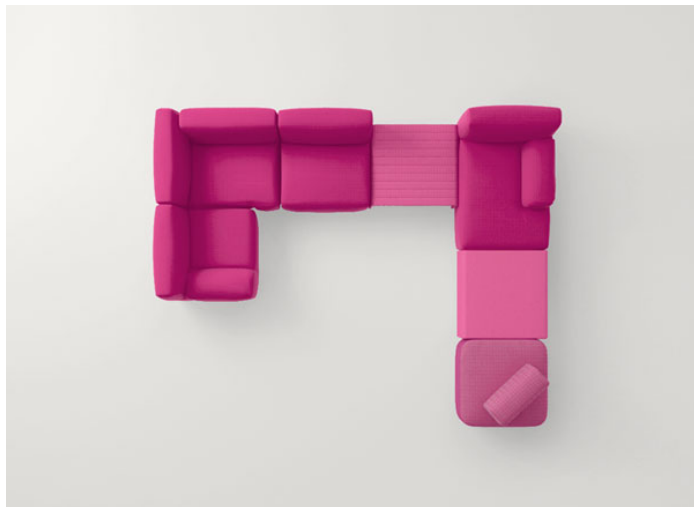

Modular seating system consisting of elements with armrest, central and corner elements, chaise longue and pouf.

Structure: cataphoresis treated and varnished steel, plastic spacers.

Padding: stress-resistant, differentiated expanded polyurethane, polyester fibre, fixed foam cover in waterproofed polyester.

B142GE + n° 2 B142CE + B142NE + B142BE

B142AE + B142CE + B142BE

B142AE + B142BE

B142DE + B142CE + Island side table B11PA + B142BE + JOLLY pouf + B142A

B142AE + B142CE + B142HE + B142BE

B142AE + Jolly pouf B68B + Orlando B77E + Island side table B11PA +
B142CE + B142EE + Frame side table B18K + B87CE + Frame side table B18J

B142AE + B142ME + B142CE + Frame side table B18J + B142EE + Island side
table B11PA + Jolly pouf B86A + Orlando B77E