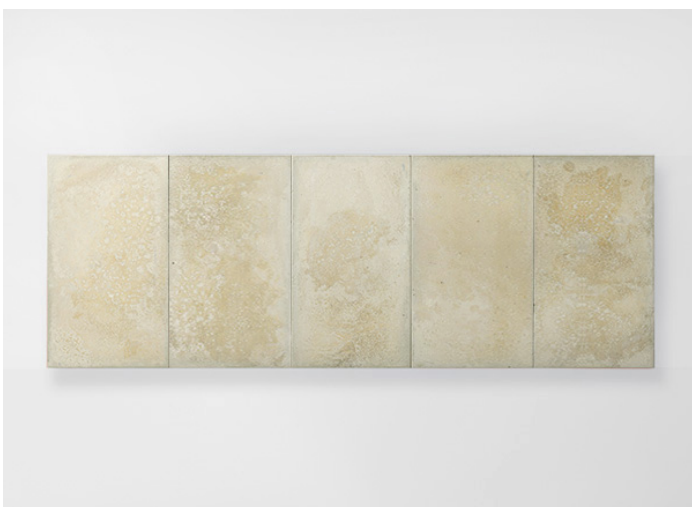

Large bench.

The Concreto series also includes a dining table.

Bases: Seres, Lias or Clastos, fastened by a structure in gloss-varnished stainless AISI 316, avorio or grafite colour; adjustable plastic spacers.

Seat: composed of five Seres, Lias or Clastos elements positioned onto the base, aligned and hold firm by steel elements existing onto the structure.

Notes:

Seats composed by elements in Seres and Lias come all in the same colours, the ones in Clastos come in elements with different designs and colours.

Seres, Lias and Clastos are outdoor surfaces that are produced with a mix of limestone and clay.

The surfaces in Seres feature pastel tones with a shaded effect; Lias ones are decorated with a modern hand-made ceramic micro-mosaic, while Clastos ones feature ceramic decorations of different shapes and sizes.

This product can be used also in interior environments.

We advise to use a Winter Set protection cover.

CON024S

CON0A1S

CON20BS

CON17BS

CON17S