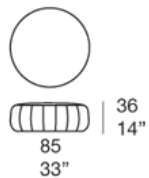

Pouf

B28A

B28B

B28C

Panca / Bench

B28F

Piattafornia / Platform

B28G