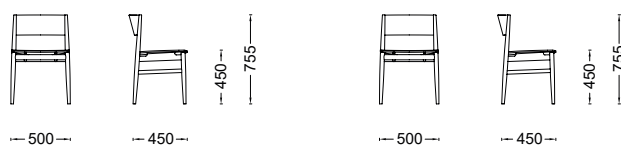

Materiali
\ Materials

Struttura / Structure

Massello di frassino

Ash solid-wood

Schienale e seduta / Back and seat

Multistrato curvato; disponibili anche imbottiti con rivestimento in pelle o ecopelle

Curved plywood; also available upholstered with covering in leather or eco-leather

Finitura / Finishings

Frassino tinto nero, frassino naturale, frassino tinto rosso, frassino tinto bianco

Black stained ash, natural ash, red stained ash, white stained ash

Pesi e volumi
\ Weights and volumes

	PESO WEIGHT	VOLUME VOLUME
Sedia / Chair L. 500 x H. 755 x P. 450 H. seduta 450 / H. seat 450	6	0,25
Sedia con seduta e schienale imbottiti / Chair with upholstered seat and back L. 500 x H. 755 x P. 450 H. seduta 450 / H. seat 450	6	0,25
2 sedie imballate insieme 2 chairs packed together	12	0,35
Poltroncina / Armchair L. 580 x H. 755 x P. 450 H. seduta 450 H. bracciolo 630 / H. seat 450 H. armrest 630	7	0,25
Poltroncina con seduta e schienale imbottiti / Armchair with upholstered seat and back L. 580 x H. 755 x P. 450 H. seduta 450 H. bracciolo 630 / H. seat 450 H. armrest 630	7	0,25