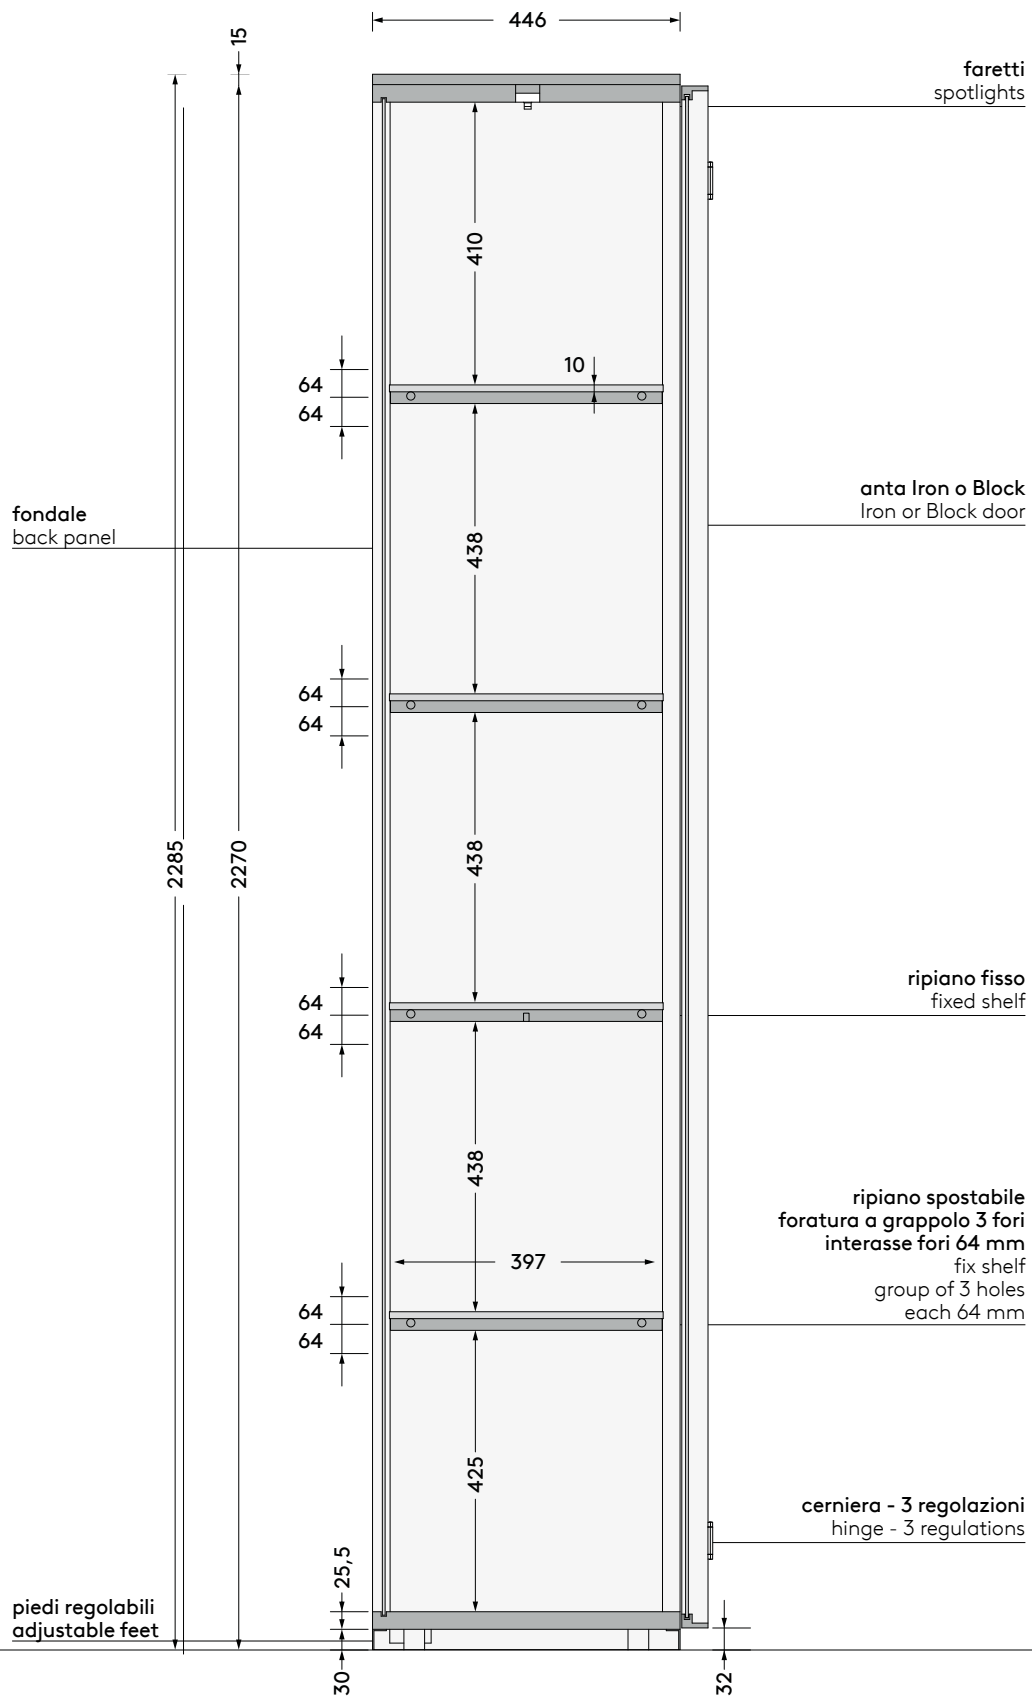

The self-standing structure consists of black painted uprights and melamine base unit and top in black sugi. Side panels are in transparent, "smoke", gray millimetrato or transparent millimetrato glass; while shelves are in extra-light transparent glass.

Dettagli
\\ Details

Sezione
 \ Section

Disegni Tecnici
 con ante Iron
 \ Technical Drawings
 with Iron doors

L. 1026
 H. 2288
 P. 500

L. 2026
 H. 2288
 P. 500

L. 3026
 H. 2288
 P. 500

L. 4026
 H. 2288
 P. 500