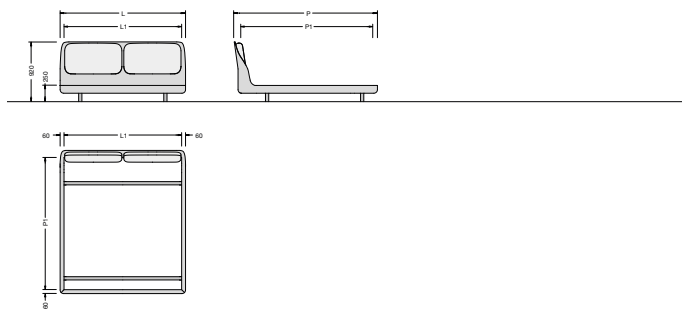

The attention to details that characterizes Porro products is found in the smooth curve that connects the headboard with the structure.

The covering of the structure can be realized in all the fabrics of our collection or in leather, eco-leather or Nabuk; the fabric covering is totally removable.

The bed is available in 3 dimensions, for mattresses W.1600 x D.2000, W.1800 x D.2000 and King Size W.1930 x D.2030 mm.

Dettagli
\\ Details

Disegni Tecnici
\ Technical Drawings

Dimensioni / Dimensions

		letto per materasso bed for mattress L.1600 x P. 2000	letto per materasso bed for mattress L.1800 x P. 2000	letto per materasso bed for mattress L.1930 x P. 2030
L	larghezza totale total width	1740	1940	2070
P	profondità totale total depth	2225	2225	2255
L1	larghezza vano rete mesh space width	1610	1810	1940
P1	profondità vano rete mesh space depth	2040	2040	2070