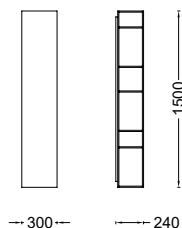

Elemento pensile \
Hanging element