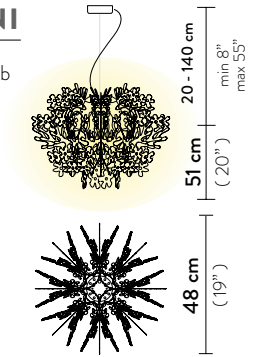

FIORELLA SUSPENSION M

Light Source: 1 X 12W E27 LED Filament Bulb

Dimmable: with dimmable bulbs

Materials: Opalflex®

Weight: net 2,5 Kg - gross 3,2 Kg

Packaging: 57 x 28 x h. 38 cm

FIORELLA SUSPENSION MINI

Light Source: 1 X 12W E27 LED Filament Bulb

Dimmable: with dimmable bulbs

Materials: Opalflex®

Weight: net 1,3 Kg - gross 1,8 Kg

Packaging: 33 x 34 x h. 47 cm

| FINISH | SIZE | PRODUCT CODE | EAN CODE | CANOPY DETAILS | |
|--|--|--|---------------|--|--|
|  WHITE | M | FIOSM00WHT01T00000EU | 8024727037172 | Ø 12 x h. 3,2 cm  | |
| | MINI | FIOSS00WHT01T00000EU | 8024727039701 | | |
| | ACCESSORIES | | | | |
| | 6M CABLE KIT (must be ordered with lamp) | MEDIUM | | | |
| | | 6M CABLE KIT (must be ordered with lamp) | MINI | | |

FIORELLINA TABLE

Light Source: 1 X 6W E14 LED Filament Bulb

Dimmable: not dimmable

Materials: Opalflex®

Weight: net 1 Kg - gross 1,8 Kg

Packaging: 41 x 41 x h. 41 cm

| FINISH | PRODUCT CODE | EAN CODE | DETAILS |
|--|----------------------|---------------|---|
|  WHITE | FLOTS00WHT00000000EU | 8024727038841 | 180 cm (70") electrical wire  |

Light Source: 1 X 12W E26 LED Filament Bulb

Dimmable: with dimmable bulbs

Materials: Opalflex®

Weight: net 2,87 lbs - gross 3,97 lbs

Packaging: 12,99 x 13,39 x h. 18,5 in

| FINISH | SIZE | PRODUCT CODE | EAN CODE | CANOPY DETAILS |
|--|--------------|----------------------|---------------|---|
|  WHITE | M | FIOSM00WHT01T00000US | 8024727051857 | Ø 4,72 x h. 1,26 in  |
| | MINI | FIOSS00WHT01T00000US | 8024727051864 | |
| | ACCESSORIES | | | |
| | 6M CABLE KIT | MEDIUM | | |
| | | 6M CABLE KIT | MINI | |