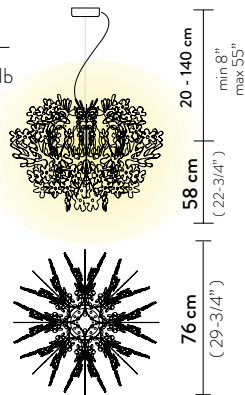

Dimmable: with dimmable bulbs

Materials: Opalflex®

Weight: net 1,3 Kg - gross 1,8 Kg

Packaging: 33 x 34 x h. 47 cm

| FINISH | SIZE | PRODUCT CODE | EAN CODE | CANOPY DETAILS | |
|--|--|--|---------------|--|--|
|  WHITE | M | FIOSM00WHT01T00000EU | 8024727037172 | Ø 12 x h. 3,2 cm  | |
| | MINI | FIOSS00WHT01T00000EU | 8024727039701 | | |
| | ACCESSORIES | | | | |
| | 6M CABLE KIT (must be ordered with lamp) | MEDIUM | | | |
| | | 6M CABLE KIT (must be ordered with lamp) | MINI | | |

FIORELLINA TABLE

Light Source: 1 X 6W E14 LED Filament Bulb

Dimmable: not dimmable

Materials: Opalflex®

Weight: net 1 Kg - gross 1,8 Kg

Packaging: 41 x 41 x h. 41 cm

| FINISH | PRODUCT CODE | EAN CODE | DETAILS |
|--|----------------------|---------------|---|
|  WHITE | FLOTS00WHT00000000EU | 8024727038841 | 180 cm (70") electrical wire  |

FIORELLA SUSPENSION M

Light Source: 1 X 12W E26 LED Filament Bulb

Dimmable: with dimmable bulbs

Materials: Opalflex®

Weight: net 5,51 lbs - gross 7,05 lbs

Packaging: 22,44 x 11,02 x h. 14,96 in

FIORELLA SUSPENSION MINI

Light Source: 1 X 12W E26 LED Filament Bulb

Dimmable: with dimmable bulbs

Materials: Opalflex®

Weight: net 2,87 lbs - gross 3,97 lbs

Packaging: 12,99 x 13,39 x h. 18,5 in

| FINISH | SIZE | PRODUCT CODE | EAN CODE | CANOPY DETAILS |
|--|--------------|----------------------|---------------|---|
|  WHITE | M | FIOSM00WHT01T00000US | 8024727051857 | Ø 4,72 x h. 1,26 in  |
| | MINI | FIOSS00WHT01T00000US | 8024727051864 | |
| | ACCESSORIES | | | |
| | 6M CABLE KIT | MEDIUM | | |
| | | 6M CABLE KIT | MINI | |