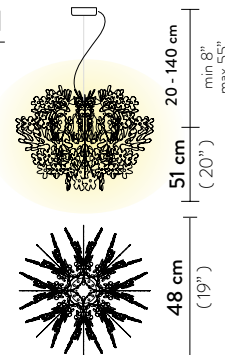

Dimmable: with dimmable bulbs

Materials: Opalflex®

Weight: net 1,3 Kg - gross 1,8 Kg

Packaging: 33 x 34 x h. 47 cm

| FINISH | SIZE | PRODUCT CODE | EAN CODE | CANOPY DETAILS | |
|--|--|--|---------------|--|--|
|  WHITE | M | FIOSM00WHT01T00000EU | 8024727037172 | Ø 12 x h. 3,2 cm  | |
| | MINI | FIOSS00WHT01T00000EU | 8024727039701 | | |
| | ACCESSORIES | | | | |
| | 6M CABLE KIT (must be ordered with lamp) | MEDIUM | | | |
| | | 6M CABLE KIT (must be ordered with lamp) | MINI | | |

FIORELLINA TABLE

Light Source: 1 X 6W E14 LED Filament Bulb

Dimmable: not dimmable

Materials: Opalflex®

Weight: net 1 Kg - gross 1,8 Kg

Packaging: 41 x 41 x h. 41 cm

| FINISH | PRODUCT CODE | EAN CODE | DETAILS |
|--|----------------------|---------------|---|
|  WHITE | FLOTS00WHT00000000EU | 8024727038841 | 180 cm (70") electrical wire  |

FIORELLA SUSPENSION M

Light Source: 1 X 12W E26 LED Filament Bulb

Dimmable: with dimmable bulbs

Materials: Opalflex®

Weight: net 5,51 lbs - gross 7,05 lbs

Packaging: 22,44 x 11,02 x h. 14,96 in

FIORELLA SUSPENSION MINI

Light Source: 1 X 12W E26 LED Filament Bulb

Dimmable: with dimmable bulbs

Materials: Opalflex®

Weight: net 2,87 lbs - gross 3,97 lbs

Packaging: 12,99 x 13,39 x h. 18,5 in

| FINISH | SIZE | PRODUCT CODE | EAN CODE | CANOPY DETAILS |
|--|--------------|----------------------|---------------|---|
|  WHITE | M | FIOSM00WHT01T00000US | 8024727051857 | Ø 4,72 x h. 1,26 in  |
| | MINI | FIOSS00WHT01T00000US | 8024727051864 | |
| | ACCESSORIES | | | |
| | 6M CABLE KIT | MEDIUM | | |
| | | 6M CABLE KIT | MINI | |