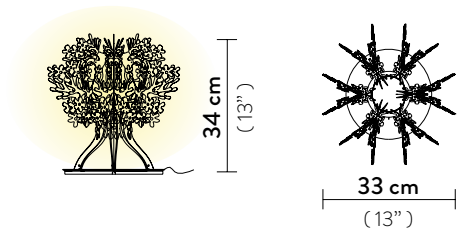

Dimmable: with dimmable bulbs

Materials: Opalflex®

Weight: net 1,3 Kg - gross 1,8 Kg

Packaging: 33 x 34 x h. 47 cm

| FINISH | SIZE | PRODUCT CODE | EAN CODE | CANOPY DETAILS | |
|--|--|--|---------------|--|--|
|  WHITE | M | FIOSM00WHT01T00000EU | 8024727037172 | Ø 12 x h. 3,2 cm  | |
| | MINI | FIOSS00WHT01T00000EU | 8024727039701 | | |
| | ACCESSORIES | | | | |
| | 6M CABLE KIT (must be ordered with lamp) | MEDIUM | | | |
| | | 6M CABLE KIT (must be ordered with lamp) | MINI | | |

FIORELLINA TABLE

Light Source: 1 X 6W E14 LED Filament Bulb

Dimmable: not dimmable

Materials: Opalflex®

Weight: net 1 Kg - gross 1,8 Kg

Packaging: 41 x 41 x h. 41 cm

| FINISH | PRODUCT CODE | EAN CODE | DETAILS |
|--|----------------------|---------------|---|
|  WHITE | FLOTS00WHT00000000EU | 8024727038841 | 180 cm (70") electrical wire  |

FIORELLA SUSPENSION M

Light Source: 1 X 12W E26 LED Filament Bulb

Dimmable: with dimmable bulbs

Materials: Opalflex®

Weight: net 5,51 lbs - gross 7,05 lbs

Packaging: 22,44 x 11,02 x h. 14,96 in

FIORELLA SUSPENSION MINI

Light Source: 1 X 12W E26 LED Filament Bulb

Dimmable: with dimmable bulbs

Materials: Opalflex®

Weight: net 2,87 lbs - gross 3,97 lbs

Packaging: 12,99 x 13,39 x h. 18,5 in

| FINISH | SIZE | PRODUCT CODE | EAN CODE | CANOPY DETAILS |
|--|--------------|----------------------|---------------|---|
|  WHITE | M | FIOSM00WHT01T00000US | 8024727051857 | Ø 4,72 x h. 1,26 in  |
| | MINI | FIOSS00WHT01T00000US | 8024727051864 | |
| | ACCESSORIES | | | |
| | 6M CABLE KIT | MEDIUM | | |
| | | 6M CABLE KIT | MINI | |