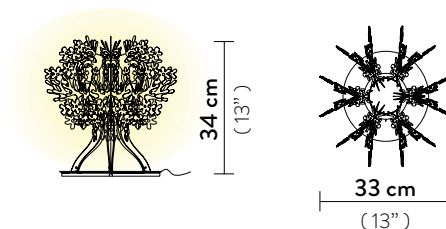

Dimmable: with dimmable bulbs

Materials: Opalflex®

Weight: net 1,3 Kg - gross 1,8 Kg

Packaging: 33 x 34 x h. 47 cm

| FINISH | SIZE | PRODUCT CODE | EAN CODE | CANOPY DETAILS | |
|--|--|--|---------------|--|--|
|  WHITE | M | FIOSM00WHT01T00000EU | 8024727037172 | Ø 12 x h. 3,2 cm  | |
| | MINI | FIOSS00WHT01T00000EU | 8024727039701 | | |
| | ACCESSORIES | | | | |
| | 6M CABLE KIT (must be ordered with lamp) | MEDIUM | | | |
| | | 6M CABLE KIT (must be ordered with lamp) | MINI | | |

FIORELLINA TABLE

Light Source: 1 X 6W E14 LED Filament Bulb

Dimmable: not dimmable

Materials: Opalflex®

Weight: net 1 Kg - gross 1,8 Kg

Packaging: 41 x 41 x h. 41 cm

| FINISH | PRODUCT CODE | EAN CODE | DETAILS |
|--|----------------------|---------------|---|
|  WHITE | FLOTS00WHT00000000EU | 8024727038841 | 180 cm (70") electrical wire  |

Light Source: 1 X 12W E26 LED Filament Bulb

Dimmable: with dimmable bulbs

Materials: Opalflex®

Weight: net 2,87 lbs - gross 3,97 lbs

Packaging: 12,99 x 13,39 x h. 18,5 in

| FINISH | SIZE | PRODUCT CODE | EAN CODE | CANOPY DETAILS |
|--|--------------|----------------------|---------------|---|
|  WHITE | M | FIOSM00WHT01T00000US | 8024727051857 | Ø 4,72 x h. 1,26 in  |
| | MINI | FIOSS00WHT01T00000US | 8024727051864 | |
| | ACCESSORIES | | | |
| | 6M CABLE KIT | MEDIUM | | |
| | | 6M CABLE KIT | MINI | |

FIORELLINA TABLE

Light Source: 1 X 6W E12 LED Filament Bulb

Dimmable: not dimmable

Materials: Opalflex®

Weight: net 2,2 lbs - gross 3,97 lbs

Packaging: 16,14 x 16,14 x h. 16,14 in

| FINISH | PRODUCT CODE | EAN CODE | DETAILS |
|--|----------------------|----------|---|
|  WHITE | FIOSS00WHT00000000US | | 180 cm (70") electrical wire  |