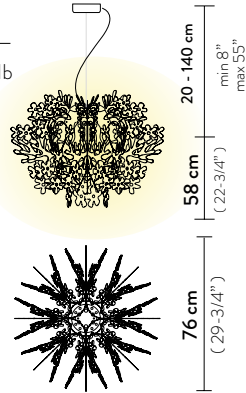

FIORELLA SUSPENSION M

Light Source: 1 X 12W E27 LED Filament Bulb

Dimmable: with dimmable bulbs

Materials: Opalflex®

Weight: net 2,5 Kg - gross 3,2 Kg

Packaging: 57 x 28 x h. 38 cm

FIORELLA SUSPENSION MINI

Light Source: 1 X 12W E27 LED Filament Bulb

Dimmable: with dimmable bulbs

Materials: Opalflex®

Weight: net 1,3 Kg - gross 1,8 Kg

Packaging: 33 x 34 x h. 47 cm

| FINISH | SIZE | PRODUCT CODE | EAN CODE | CANOPY DETAILS | |
|--|--|--|---------------|--|--|
|  WHITE | M | FIOSM00WHT01T00000EU | 8024727037172 | Ø 12 x h. 3,2 cm  | |
| | MINI | FIOSS00WHT01T00000EU | 8024727039701 | | |
| | ACCESSORIES | | | | |
| | 6M CABLE KIT (must be ordered with lamp) | MEDIUM | | | |
| | | 6M CABLE KIT (must be ordered with lamp) | MINI | | |

FIORELLINA TABLE

Light Source: 1 X 6W E14 LED Filament Bulb

Dimmable: not dimmable

Materials: Opalflex®

Weight: net 1 Kg - gross 1,8 Kg

Packaging: 41 x 41 x h. 41 cm

| FINISH | PRODUCT CODE | EAN CODE | DETAILS |
|--|----------------------|---------------|---|
|  WHITE | FLOTS00WHT00000000EU | 8024727038841 | 180 cm (70") electrical wire  |

Light Source: 1 X 12W E26 LED Filament Bulb

Dimmable: with dimmable bulbs

Materials: Opalflex®

Weight: net 2,87 lbs - gross 3,97 lbs

Packaging: 12,99 x 13,39 x h. 18,5 in

| FINISH | SIZE | PRODUCT CODE | EAN CODE | CANOPY DETAILS |
|--|--------------|----------------------|---------------|---|
|  WHITE | M | FIOSM00WHT01T00000US | 8024727051857 | Ø 4,72 x h. 1,26 in  |
| | MINI | FIOSS00WHT01T00000US | 8024727051864 | |
| | ACCESSORIES | | | |
| | 6M CABLE KIT | MEDIUM | | |
| | | 6M CABLE KIT | MINI | |