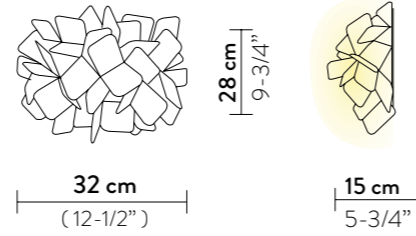

Weight: net 4,5 Kg - gross 7,2 Kg

Packaging: 80 x 80 x h. 30 cm

FINISH	PRODUCT CODE	EAN CODE	DETAILS
 MAMA NON MAMA GOLD	<b>CLICL00GNM00000000EU</b>	8024727096872	Authenticity plate 
 MAMA NON MAMA BLACK	<b>CLICL00BNM00000000EU</b>	8024727096896	LIGHT SOURCE:  37 cm 14-1/4"
 MAMA NON MAMA WHITE	<b>CLICL00MNM00000000EU</b>	8024727078434	LIGHT SOURCE:  37 cm 14-1/4"

## CLIZIA APPLIQUE

Light Source: 2 X 6W E14 LED Filament Bulbs

Dimmable: with dimmable bulbs

Materials: Cristalflex®, Cristalflex® with cold foil

With: Magnetic hanging System

Weight: net 0,6 Kg - gross 1,4 Kg

Packaging: 36 x 38 x h. 15 cm

FINISH	PRODUCT CODE	EAN CODE	DETAILS
 <p>MAMA NON MAMA GOLD</p>	<b>CLIWM00GNM00000000EU</b>	8024727096766	Authenticity plate 
 <p>MAMA NON MAMA BLACK</p>	<b>CLIWM00BNM00000000EU</b>	8024727096759	LIGHT SOURCE: 
 <p>MAMA NON MAMA WHITE</p>	<b>CLIWM00MNM00000000EU</b>	8024727077833	LIGHT SOURCE: 