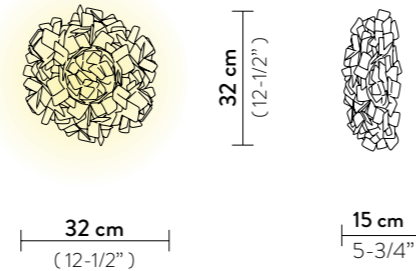

## CLIZIA CEILING/WALL MINI

Light Source: 2 X 6W E12 LED Filament Bulbs

Dimmable: with dimmable bulbs

Materials: Lentiflex®, Cristalflex®, Opalflex®, Cristalflex® with cold foil

With: Magnetic hanging System

Weight: net 1,32 lbs - gross 3,09 lbs

Packaging: 14,17 x 14,96 x h. 5,91 in

FINISH	PRODUCT CODE	EAN CODE	DETAILS
 MAMA NON MAMA GOLD	<b>M</b> CLICM00GNM00000000US	8024727097527	Authenticity plate 
	<b>MINI</b> CLICS00GNM00000000US	8024727097480	
 MAMA NON MAMA BLACK	<b>M</b> CLICM00BNM00000000US	8024727097008	M LIGHT SOURCE: 26 cm 10 - 1/4"  MINI LIGHT SOURCE: 19 cm 7 - 1/4" 
	<b>MINI</b> CLICS00BNM00000000US	8024727096988	