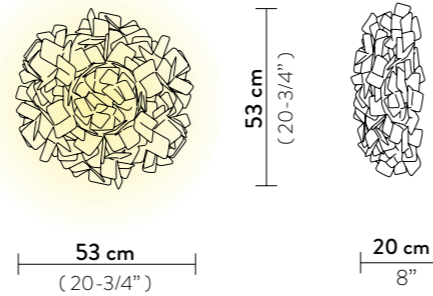

CLIZIA CEILING/WALL MEDIUM and MINI DESIGN BY ADRIANO RACHELE

CLIZIA CEILING/WALL MEDIUM

Light Source: 2 X 12W E26 LED Filament Bulbs

Dimmable: with dimmable bulbs

Materials: Lentiflex®, Cristalflex®, Opalflex®, Cristalflex® with cold foil

With: Magnetic hanging System

Weight: net 4,41 lbs - gross 6,17 lbs

Packaging: 22,05 x 21,65 x h. 9,06 in

CLIZIA CEILING/WALL MINI

Light Source: 2 X 6W E12 LED Filament Bulbs

Dimmable: with dimmable bulbs

Materials: Lentiflex®, Cristalflex®, Opalflex®, Cristalflex® with cold foil

With: Magnetic hanging System

Weight: net 1,32 lbs - gross 3,09 lbs

Packaging: 14,17 x 14,96 x h. 5,91 in