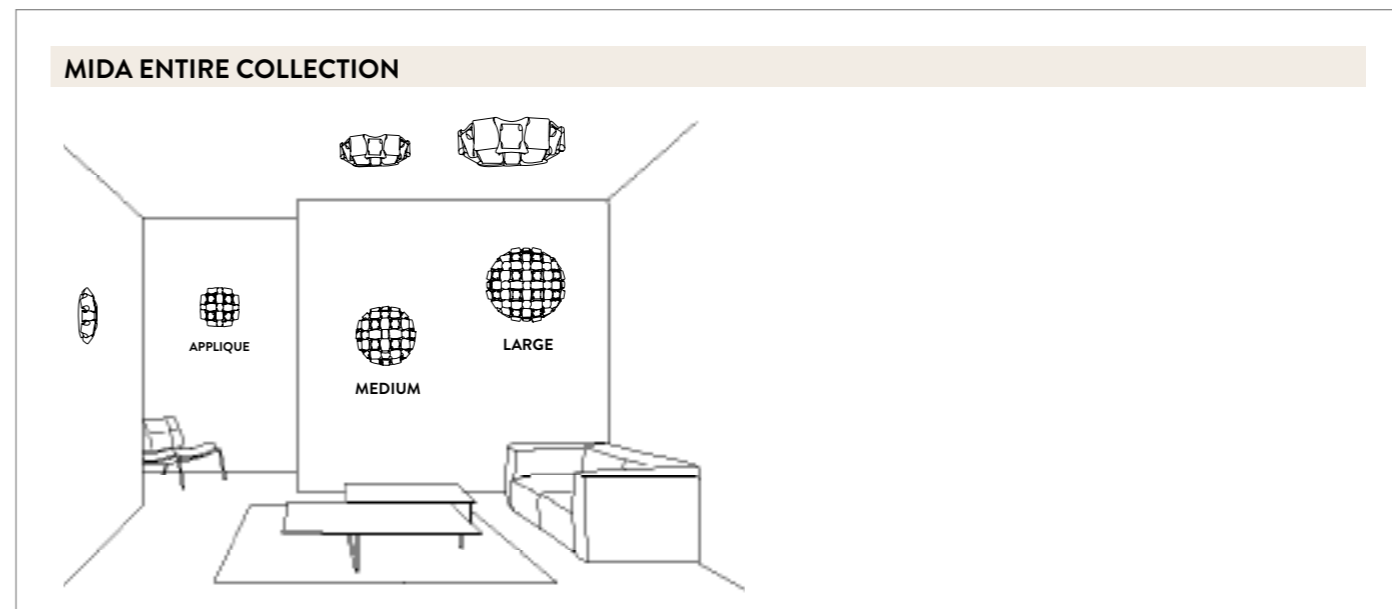

# MIDA CEILING / WALL by Adriano Rachele

Compendium pages **290 / 444**

PRODUCT / PRODOTTO	DIMENSIONS / MISURE	COLOUR / COLORE	CODE / CODICE
<b>CEILING-WALL LARGE</b> <b>Bulbs E27:</b>  4 X 12W LED Filament <b>Dimmable with:</b> Dimmable bulbs <b>Made of:</b> Lentiflex® / Opalflex® Cristalflex® with cold foil <b>With:</b> MagneticSystem® <b>Weight:</b> net Kg 3,5 - gross Kg 6 <b>Package:</b> 80 x 80 x h. 30 cm	 <b>LIGHT SOURCE:</b> 	 WHITE - PLATINUM	MIDCL00SLV00000NMTEU
		 WHITE - GOLD	MIDCL00GLD00000000EU
		 ROSE	MIDCL00PNK00000NMTEU
		 AMBER	MIDCL00YLW00000NMTEU
		 MULTICOLOR	MIDCL00MCL00000NMTEU
<b>CEILING-WALL MEDIUM</b> <b>Bulbs E27:</b>  3 X 12W LED Filament <b>Dimmable with:</b> Dimmable bulbs <b>Made of:</b> Lentiflex® / Opalflex® Cristalflex® with cold foil <b>With:</b> MagneticSystem® <b>Weight:</b> net Kg 2 - gross Kg 3 <b>Package:</b> 55 x 57 x h. 23 cm	 <b>LIGHT SOURCE:</b> 	 WHITE - PLATINUM	MIDWS00SLV00000NMTEU
		 WHITE - GOLD	MIDWS00GLD00000NMTEU
		 ROSE	MIDWS00PNK00000NMTEU
		 AMBER	MIDWS00YLW00000NMTEU
		 MULTICOLOR	MIDWS00MCL00000NMTEU

# MIDA APPLIQUE design by Adriano Rachele

Compendium page **448**

PRODUCT / PRODOTTO	DIMENSIONS / MISURE	COLOUR / COLORE	CODE / CODICE
<b>APPLIQUE</b> <b>Bulbs E14:</b>  2 X 6W LED Filament <b>Dimmable with:</b> Dimmable bulbs <b>Made of:</b> Lentiflex® / Opalflex® Cristalflex® with cold foil <b>With:</b> MagneticSystem® <b>Weight:</b> net Kg 0,50 - gross Kg 1,5 <b>Package:</b> 36 x 38 x h. 15 cm	 <b>LIGHT SOURCE:</b> 	 WHITE - PLATINUM	MIDWS00SLV00000NMTEU
		 WHITE - GOLD	MIDWS00GLD000000NMEU
		 ROSE	MIDWS00PNK00000NMTEU
		 AMBER	MIDWS00YLW00000NMTEU
		 MULTICOLOR	MIDWS00MCL00000NMTEU