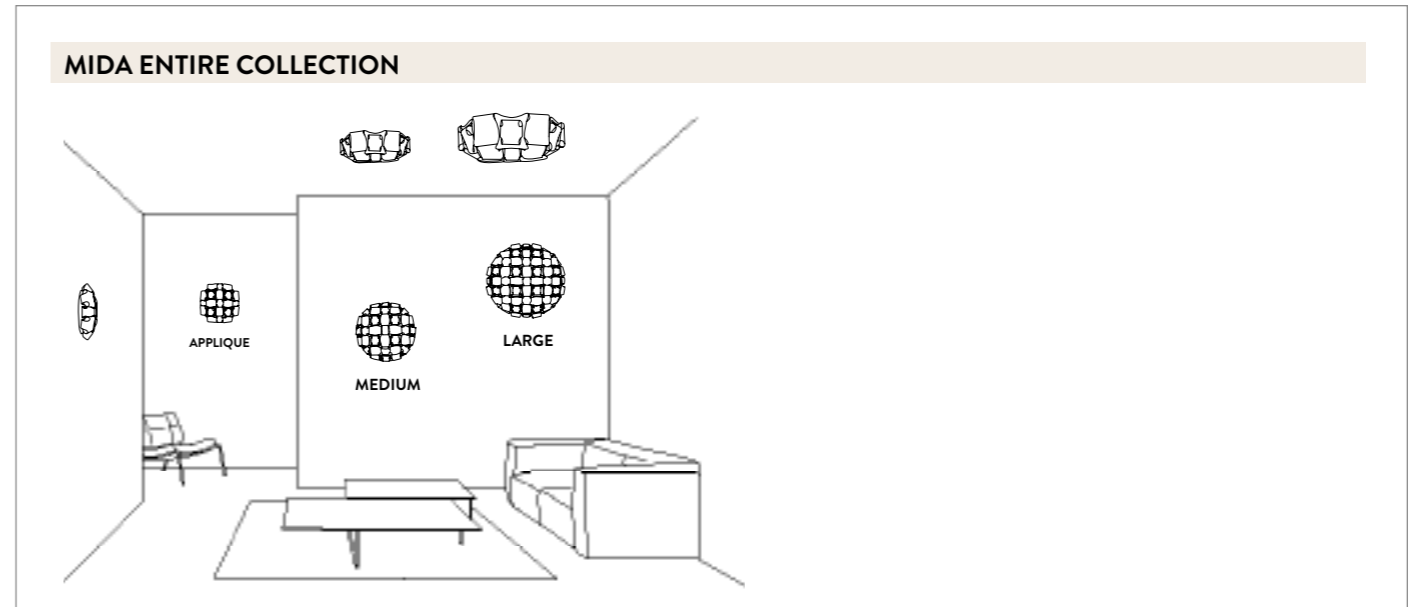

MIDA CEILING / WALL by Adriano Rachele

Compendium pages **290 / 444**

PRODUCT	DIMENSION	COLOUR	CODE
CEILING-WALL LARGE Bulbs E26: 4 X 12W LED Filament Dimmable with: Dimmable bulbs Made of: Lentiflex® / Opalflex® Cristalflex® with cold foil With: MagneticSystem® Weight: net 7,7 - gross 13,2 lb Package: 31,5 x 31,5 x h 11,8 in	 LIGHT SOURCE: 	WHITE - PLATINUM	MIDCL00SLV00000NMTUS
		WHITE - GOLD	MIDCL00GLD00000000US
		ROSE	MIDCL00PNK00000NMTUS
		AMBER	MIDCL00YLW00000NMTUS
		MULTICOLOR	MIDCL00MCL00000NMTUS
CEILING-WALL MEDIUM Bulbs E26: 3 X 12W LED Filament Dimmable with: Dimmable bulbs Made of: Lentiflex® / Opalflex® Cristalflex® with cold foil With: MagneticSystem® Weight: net 4,4 - gross 6,6 lb Package: 21,7 x 22,4 x h 9,1 in	 LIGHT SOURCE: 	WHITE - PLATINUM	MIDWS00SLV00000NMTUS
		WHITE - GOLD	MIDWS00GLD00000NMTUS
		ROSE	MIDWS00PNK00000NMTUS
		AMBER	MIDWS00YLW00000NMTUS
		MULTICOLOR	MIDWS00MCL00000NMTUS