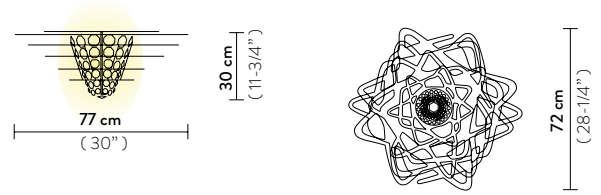

AURORA CEILING MINI

Light Source: 1 X 12W E27 LED Filament Bulb

Dimmable: with dimmable bulbs

Materials: Methacrylate

With: Magnetic hanging System - 61 crystals

Weight: net 1,7 Kg - gross 2,8 Kg

Packaging: 80 x 80 x h. 10 cm
28 x 28,5 x h. 25 cm

AURORA CEILING LARGE

Light Source: 1 X 12W E26 LED Filament Bulb

Dimmable: with dimmable bulbs

Materials: Methacrylate

With: Magnetic hanging System - 97 crystals

Weight: net 13,23 lbs - gross 15,21 lbs

Packaging: 31,5 x 31,5 x h. 3,94 in
13,39 x 13,78 x h. 14,57 in

AURORA CEILING MINI

Light Source: 1 X 12W E26 LED Filament Bulb

Dimmable: with dimmable bulbs

Materials: Methacrylate

With: Magnetic hanging System - 61 crystals

Weight: net 3,75 lbs - gross 6,18 lbs

Packaging: 31,5 x 31,5 x h. 3,94 in
11,02 x 11,22 x h. 9,84 in