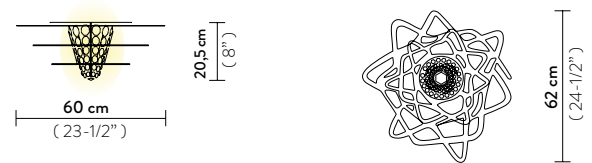

AURORA CEILING LARGE

Light Source: 1 X 12W E27 LED Filament Bulb

Dimmable: with dimmable bulbs

Materials: Methacrylate

With: Magnetic hanging System - 97 crystals

Weight: net 6,5 Kg - gross 5,6 Kg

Packaging: 80 x 80 x h. 10 cm
34 x 35 x h. 37 cm

AURORA CEILING MINI

Light Source: 1 X 12W E27 LED Filament Bulb

Dimmable: with dimmable bulbs

Materials: Methacrylate

With: Magnetic hanging System - 61 crystals

Weight: net 1,7 Kg - gross 2,8 Kg

Packaging: 80 x 80 x h. 10 cm
28 x 28,5 x h. 25 cm

FINISH	PRODUCT CODE		EAN CODE	DETAILS
 BLACK	AURCL00BLK00000000EU	LARGE	8024727039275	Schöler Crystals 
	AURCS00BLK00000000EU	MINI	8024727039145	
 WHITE	AURCL00WHT00000000EU	LARGE	8024727039268	Schöler Crystals 
	AURCS00WHT00000000EU	MINI	8024727039121	

AURORA CEILING LARGE

Light Source: 1 X 12W E26 LED Filament Bulb

Dimmable: with dimmable bulbs

Materials: Methacrylate

With: Magnetic hanging System - 97 crystals

Weight: net 13,23 lbs - gross 15,21 lbs

Packaging: 31,5 x 31,5 x h. 3,94 in
13,39 x 13,78 x h. 14,57 in