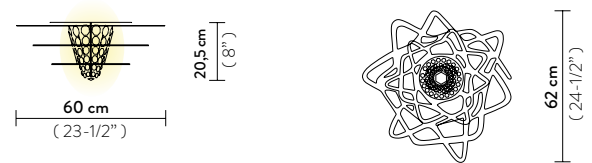

AURORA CEILING LARGE

Light Source: 1 X 12W E26 LED Filament Bulb

Dimmable: with dimmable bulbs

Materials: Methacrylate

With: Magnetic hanging System - 97 crystals

Weight: net 13,23 lbs - gross 15,21 lbs

Packaging: 31,5 x 31,5 x h. 3,94 in
13,39 x 13,78 x h. 14,57 in

AURORA CEILING MINI

Light Source: 1 X 12W E26 LED Filament Bulb

Dimmable: with dimmable bulbs

Materials: Methacrylate

With: Magnetic hanging System - 61 crystals

Weight: net 3,75 lbs - gross 6,18 lbs

Packaging: 31,5 x 31,5 x h. 3,94 in
11,02 x 11,22 x h. 9,84 in

FINISH	PRODUCT CODE	EAN CODE	DETAILS
 BLACK	AURCL00BLK00000000US LARGE	8024727042817	Schöler Crystals 
	AURCS00BLK00000000US MINI	8024727042787	
 WHITE	AURCL00WHT00000000US LARGE	8024727042824	Schöler Crystals 
	AURCS00WHT00000000US MINI		