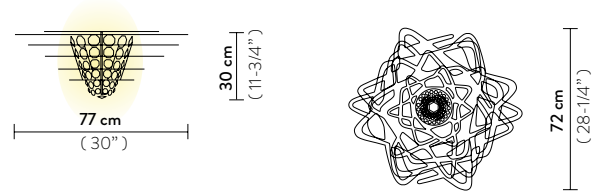

AURORA CEILING LARGE

Light Source: 1 X 12W E27 LED Filament Bulb

Dimmable: with dimmable bulbs

Materials: Methacrylate

With: Magnetic hanging System - 97 crystals

Weight: net 6,5 Kg - gross 5,6 Kg

Packaging: 80 x 80 x h. 10 cm
34 x 35 x h. 37 cm

AURORA CEILING MINI

Light Source: 1 X 12W E27 LED Filament Bulb

Dimmable: with dimmable bulbs

Materials: Methacrylate

With: Magnetic hanging System - 61 crystals

Weight: net 1,7 Kg - gross 2,8 Kg

Packaging: 80 x 80 x h. 10 cm
28 x 28,5 x h. 25 cm

FINISH	PRODUCT CODE		EAN CODE	DETAILS
 BLACK	AURCL00BLK00000000EU	LARGE	8024727039275	Schöler Crystals 
	AURCS00BLK00000000EU	MINI	8024727039145	
 WHITE	AURCL00WHT00000000EU	LARGE	8024727039268	Schöler Crystals 
	AURCS00WHT00000000EU	MINI	8024727039121	