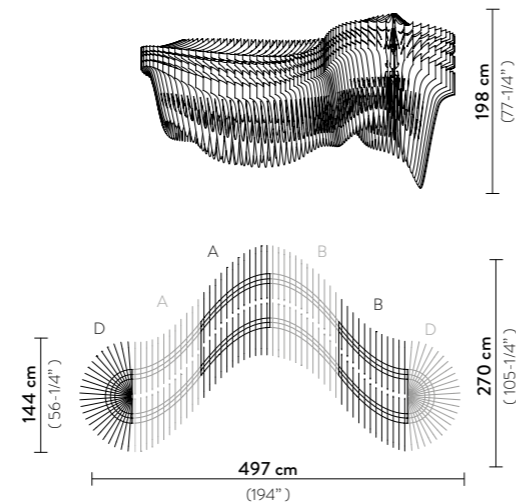

ARIA INFINITA ARRANGEMENT 1

Light Source: 30 X 12W E27 LED Filament Bulbs
+ 8 X 12W Spot LED PAR 38

Dimmable: with dimmable bulbs

Materials: Polycarbonate, Lentiflex®

With: 20 Hanging Points

Weight: net 214 Kg - gross 461 Kg

Packaging: 222 x 82 x h. 63 cm
222 x 82 x h. 63 cm

ARIA INFINITA ARRANGEMENT 2

Light Source: 54 X 12W E27 LED Filament Bulbs
+ 14 X 12W Spot LED PAR 38

Dimmable: with dimmable bulbs

Materials: Polycarbonate, Lentiflex®

With: 32 Hanging Points

Weight: net 321,2 Kg - gross 607,44 Kg

Packaging: 143 x 143 x h. 85,5 cm X2
222 x 82 x h. 63 cm X2

ARIA INFINITA ARRANGEMENT 3

Light Source: 78 X 12W E27 LED Filament Bulbs
+ 22 X 12W Spot LED PAR 38

Dimmable: with dimmable bulbs

Materials: Polycarbonate, Lentiflex®

With: 48 Hanging Points

Weight: net 433,6 Kg - gross 734 Kg

Packaging: 143 x 143 x h. 85,5 cm X2
222 x 82 x h. 63 cm X2

FINISH	SIZE	PRODUCT CODE	CANOPY DETAILS
 WHITE	1	ARISXXLWHT06T00A01EU	Ø 12 x h. 3,2 cm 
	2	ARISXXLWHT06T00A02EU	
	3	ARISXXLWHT06T00A03EU	
 GOLD	1	ARISXXLGLD06T00A01EU	Ø 12 x h. 3,2 cm 
	2	ARISXXLGLD06T00A02EU	
	3	ARISXXLGLD06T00A03EU	