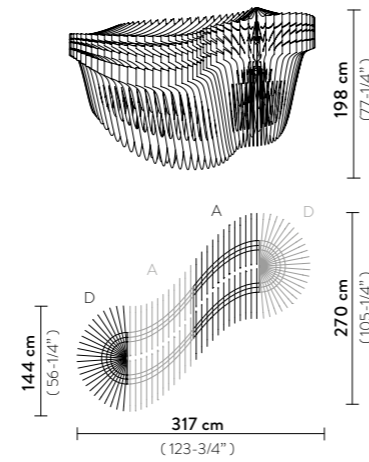

Dimmable: with dimmable bulbs

Materials: Polycarbonate, Lentiflex®

With: 48 Hanging Points

Weight: net 433,6 Kg - gross 734 Kg

Packaging: 143 x 143 x h. 85,5 cm X2
222 x 82 x h. 63 cm X2

FINISH	SIZE	PRODUCT CODE	CANOPY DETAILS
 WHITE	1	ARISXXLWHT06T00A01EU	Ø 12 x h. 3,2 cm 
	2	ARISXXLWHT06T00A02EU	
	3	ARISXXLWHT06T00A03EU	
 GOLD	1	ARISXXLGLD06T00A01EU	Ø 12 x h. 3,2 cm 
	2	ARISXXLGLD06T00A02EU	
	3	ARISXXLGLD06T00A03EU	

ARIA INFINITA ARRANGEMENT 1

Light Source: 30 X 12W E26 LED Filament Bulbs
+ 8 X 12W Spot LED PAR 38

Dimmable: with dimmable bulbs

Materials: Polycarbonate, Lentiflex®

With: 20 Hanging Points

Weight: net 471,79 lbs - gross 1016,33 lbs

Packaging: 87,4 x 32,28 x h. 24,8 in
87,4 x 32,28 x h. 24,8 in

ARIA INFINITA ARRANGEMENT 2

Light Source: 54 X 12W E26 LED Filament Bulbs
+ 14 X 12W Spot LED PAR 38

Dimmable: with dimmable bulbs

Materials: Polycarbonate, Lentiflex®

With: 32 Hanging Points

Weight: net 888,9 lbs - gross 1550,28 lbs

Packaging: 56,3 x 56,3 x h. 33,66 in X2
87,4 x 32,28 x h. 24,8 in X2

ARIA INFINITA ARRANGEMENT 3

Light Source: 78 X 12W E26 LED Filament Bulbs
+ 22 X 12W Spot LED PAR 38