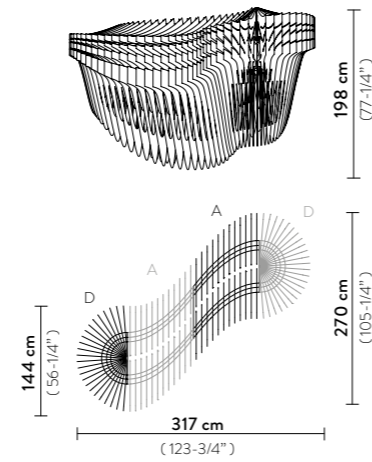

ARIA INFINITA ARRANGEMENT 1

Light Source: 30 X 12W E27 LED Filament Bulbs
+ 8 X 12W Spot LED PAR 38

Dimmable: with dimmable bulbs

Materials: Polycarbonate, Lentiflex®

With: 20 Hanging Points

Weight: net 214 Kg - gross 461 Kg

Packaging: 222 x 82 x h. 63 cm
222 x 82 x h. 63 cm

ARIA INFINITA ARRANGEMENT 2

Light Source: 54 X 12W E27 LED Filament Bulbs
+ 14 X 12W Spot LED PAR 38

Dimmable: with dimmable bulbs

Materials: Polycarbonate, Lentiflex®

With: 32 Hanging Points

Weight: net 321,2 Kg - gross 607,44 Kg

Packaging: 143 x 143 x h. 85,5 cm X2
222 x 82 x h. 63 cm X2

ARIA INFINITA ARRANGEMENT 3

Light Source: 78 X 12W E27 LED Filament Bulbs
+ 22 X 12W Spot LED PAR 38

Dimmable: with dimmable bulbs

Materials: Polycarbonate, Lentiflex®

With: 48 Hanging Points

Weight: net 433,6 Kg - gross 734 Kg

Packaging: 143 x 143 x h. 85,5 cm X2
222 x 82 x h. 63 cm X2

FINISH	SIZE	PRODUCT CODE	CANOPY DETAILS
 WHITE	1	ARISXXLWHT06T00A01EU	Ø 12 x h. 3,2 cm 
	2	ARISXXLWHT06T00A02EU	
	3	ARISXXLWHT06T00A03EU	
 GOLD	1	ARISXXLGLD06T00A01EU	Ø 12 x h. 3,2 cm 
	2	ARISXXLGLD06T00A02EU	
	3	ARISXXLGLD06T00A03EU	