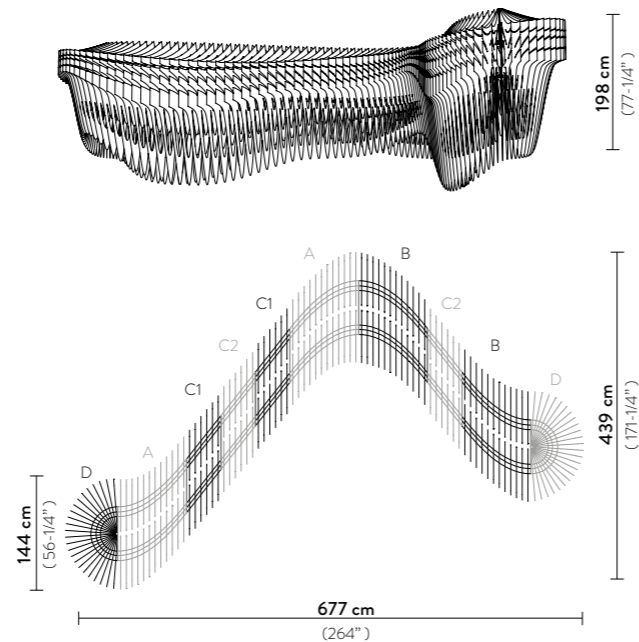

Packaging: 222 x 82 x h. 63 cm
222 x 82 x h. 63 cm

ARIA INFINITA ARRANGEMENT 2

Light Source: 54 X 12W E27 LED Filament Bulbs
+ 14 X 12W Spot LED PAR 38

Dimmable: with dimmable bulbs

Materials: Polycarbonate, Lentiflex®

With: 32 Hanging Points

Weight: net 321,2 Kg - gross 607,44 Kg

Packaging: 143 x 143 x h. 85,5 cm X2
222 x 82 x h. 63 cm X2

ARIA INFINITA ARRANGEMENT 3

Light Source: 78 X 12W E27 LED Filament Bulbs
+ 22 X 12W Spot LED PAR 38

Dimmable: with dimmable bulbs

Materials: Polycarbonate, Lentiflex®

With: 48 Hanging Points

Weight: net 433,6 Kg - gross 734 Kg

Packaging: 143 x 143 x h. 85,5 cm X2
222 x 82 x h. 63 cm X2

FINISH	SIZE	PRODUCT CODE	CANOPY DETAILS
 WHITE	1	ARISXXLWHT06T00A01EU	Ø 12 x h. 3,2 cm 
	2	ARISXXLWHT06T00A02EU	
	3	ARISXXLWHT06T00A03EU	
 GOLD	1	ARISXXLGLD06T00A01EU	Ø 12 x h. 3,2 cm 
	2	ARISXXLGLD06T00A02EU	
	3	ARISXXLGLD06T00A03EU	