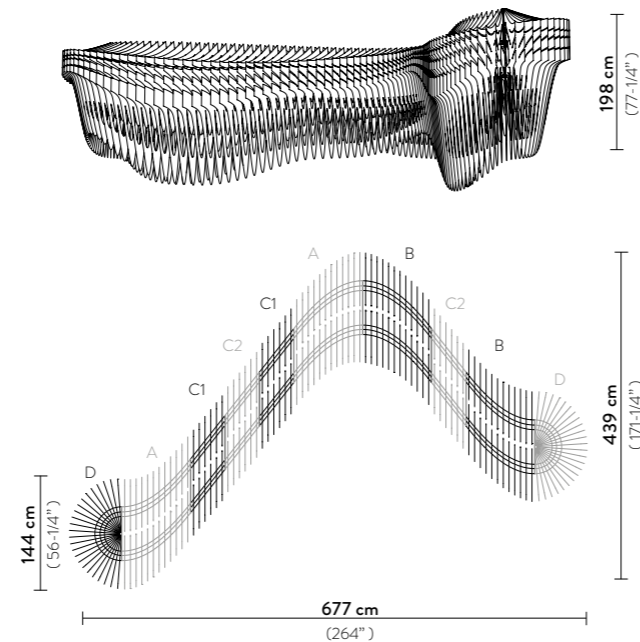

Dimmable: with dimmable bulbs

Materials: Polycarbonate, Lentiflex®

With: 48 Hanging Points

Weight: net 433,6 Kg - gross 734 Kg

Packaging: 143 x 143 x h. 85,5 cm X2
222 x 82 x h. 63 cm X2

FINISH	SIZE	PRODUCT CODE	CANOPY DETAILS
 WHITE	1	ARISXXLWHT06T00A01EU	Ø 12 x h. 3,2 cm 
	2	ARISXXLWHT06T00A02EU	
	3	ARISXXLWHT06T00A03EU	
 GOLD	1	ARISXXLGLD06T00A01EU	Ø 12 x h. 3,2 cm 
	2	ARISXXLGLD06T00A02EU	
	3	ARISXXLGLD06T00A03EU	

Packaging: 87,4 x 32,28 x h. 24,8 in
87,4 x 32,28 x h. 24,8 in

ARIA INFINITA ARRANGEMENT 2

Light Source: 54 X 12W E26 LED Filament Bulbs
+ 14 X 12W Spot LED PAR 38

Dimmable: with dimmable bulbs

Materials: Polycarbonate, Lentiflex®

With: 32 Hanging Points

Weight: net 888,9 lbs - gross 1550,28 lbs

Packaging: 56,3 x 56,3 x h. 33,66 in X2
87,4 x 32,28 x h. 24,8 in X2

ARIA INFINITA ARRANGEMENT 3

Light Source: 78 X 12W E26 LED Filament Bulbs
+ 22 X 12W Spot LED PAR 38

Dimmable: with dimmable bulbs

Materials: Polycarbonate, Lentiflex®

With: 48 Hanging Points

Weight: net 955,92 lbs - gross 1618,18 lbs

Packaging: 56,3 x 56,3 x h. 33,66 in X2
87,4 x 32,28 x h. 24,8 in X2

FINISH	SIZE	PRODUCT CODE	CANOPY DETAILS
 WHITE	1	ARISXXLWHT06T00A01US	Ø 4,72 x h. 1,26 in 
	2	ARISXXLWHT06T00A02US	
	3	ARISXXLWHT06T00A03US	
 GOLD	1	ARISXXLGLD06T00A01US	Ø 4,72 x h. 1,26 in 
	2	ARISXXLGLD06T00A02US	
	3	ARISXXLGLD06T00A03US	