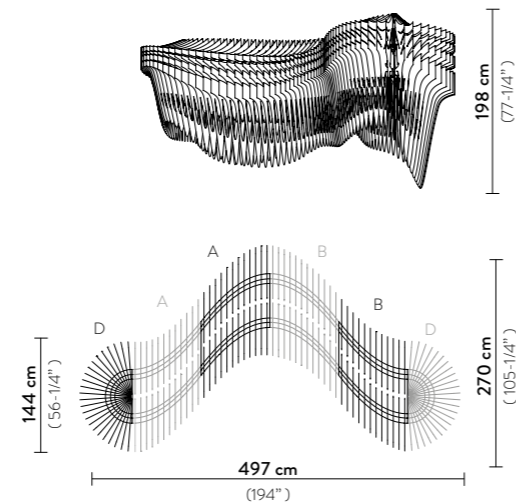

Dimmable: with dimmable bulbs

Materials: Polycarbonate, Lentiflex®

With: 48 Hanging Points

Weight: net 433,6 Kg - gross 734 Kg

Packaging: 143 x 143 x h. 85,5 cm X2
222 x 82 x h. 63 cm X2

FINISH	SIZE	PRODUCT CODE	CANOPY DETAILS
 WHITE	1	ARISXXLWHT06T00A01EU	Ø 12 x h. 3,2 cm 
	2	ARISXXLWHT06T00A02EU	
	3	ARISXXLWHT06T00A03EU	
 GOLD	1	ARISXXLGLD06T00A01EU	Ø 12 x h. 3,2 cm 
	2	ARISXXLGLD06T00A02EU	
	3	ARISXXLGLD06T00A03EU	

ARIA INFINITA ARRANGEMENT 1

Light Source: 30 X 12W E26 LED Filament Bulbs
+ 8 X 12W Spot LED PAR 38

Dimmable: with dimmable bulbs

Materials: Polycarbonate, Lentiflex®

With: 20 Hanging Points

Weight: net 471,79 lbs - gross 1016,33 lbs

Packaging: 87,4 x 32,28 x h. 24,8 in
87,4 x 32,28 x h. 24,8 in

ARIA INFINITA ARRANGEMENT 2

Light Source: 54 X 12W E26 LED Filament Bulbs
+ 14 X 12W Spot LED PAR 38

Dimmable: with dimmable bulbs

Materials: Polycarbonate, Lentiflex®

With: 32 Hanging Points

Weight: net 888,9 lbs - gross 1550,28 lbs

Packaging: 56,3 x 56,3 x h. 33,66 in X2
87,4 x 32,28 x h. 24,8 in X2

ARIA INFINITA ARRANGEMENT 3

Light Source: 78 X 12W E26 LED Filament Bulbs
+ 22 X 12W Spot LED PAR 38