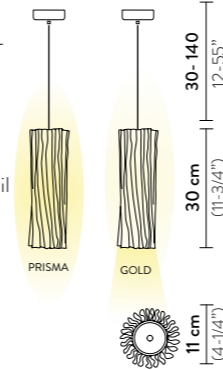

Weight: net 0,47 Kg - gross 0,75 Kg

Packaging: 19 x 17 x h. 48 cm

FINISH	PRODUCT CODE	EAN CODE	CANOPY DETAILS
<p>GOLD</p>	ACRSM00GLD01T27NMTEU 2700 KELVIN	8024727101392	<p>Ø 16 x h. 3,5 cm</p>
	ACRSM00GLD01T30NMTEU 3000 KELVIN	8024727101422	
	ACCESSORIES		
	6M CABLE KIT (must be ordered with lamp)		
	DALI ACC00DALOUNI000B0		
<p>SILVER</p>	ACRSM00SLV01T27NMTEU 2700 KELVIN	8024727101439	<p>Ø 16 x h. 3,5 cm</p>
	ACRSM00SLV01T30NMTEU 3000 KELVIN	8024727101460	
	ACCESSORIES		
	6M CABLE KIT (must be ordered with lamp)		
	DALI ACC00DALOUNI000B0		
<p>WHITE</p>	ACRSM00WHT01T0027KEU 2700 KELVIN	8024727080635	<p>Ø 16 x h. 3,5 cm</p>
	ACRSM00WHT01T0030KEU 3000 KELVIN	8024727080642	
	ACCESSORIES		
	6M CABLE KIT (must be ordered with lamp)		
	DALI ACC00DALOUNI000B0		
<p>GOLD PRISMA</p>	ACRSS00GLD01B00NMTEU GOLD	8024727101316	<p>Ø 12 x h. 3,2 cm</p>
	ACRSS00PRS01B00000EU PRISMA	8024727090269	
	ACCESSORIES		
6M CABLE KIT (must be ordered with lamp)			

Dimmable: Triac Trailing Edge

Materials: Lentiflex®, Lentiflex® with cold foil

Weight: net 8,82 lbs - gross 13,23 lbs

Packaging: 24,8 x 25,2 x h. 13,39 in

ACCORDÉON VERTICAL

Light Source: 1 X 6W E12 LED Filament Bulb (max Ø5cm)

Dimmable: with dimmable bulbs

Materials: Lentiflex®, Lentiflex® with cold foil

Weight: net 0,77 lbs - gross 1,32 lbs

Packaging: 7,09 x 7,09 x h. 13,78 in

ACCORDÉON BATTERY

Light Source: 1,3W - 150 Lumen - 2.700 Kelvin - Battery LED