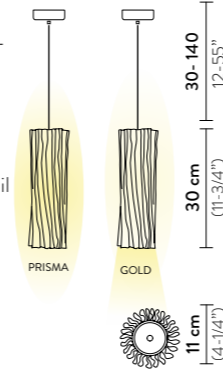

ACCORDÉON SUSPENSION

Light Source: 52W - 200~240V - 5.900 Lumen - 2.700 Kelvin - CRI >90, Integrated LED

Dimmable: PWM, 0-10

Materials: Lentiflex®, Lentiflex® with cold foil

Weight: net 4 Kg - gross 6 Kg

Packaging: 63 x 64 x h. 34 cm

ACCORDÉON VERTICAL

Light Source: 1 X 6W E14 LED Filament Bulb (max Ø5cm)

Dimmable: with dimmable bulbs

Materials: Lentiflex®, Lentiflex® with cold foil

Weight: net 0,35 Kg - gross 0,6 Kg

Packaging: 18 x 18 x h. 35 cm

Weight: net 0,47 Kg - gross 0,75 Kg

Packaging: 19 x 17 x h. 48 cm

FINISH	PRODUCT CODE	EAN CODE	CANOPY DETAILS
<p>GOLD</p>	ACRSM00GLD01T27NMTEU 2700 KELVIN	8024727101392	<p>Ø 16 x h. 3,5 cm</p>
	ACRSM00GLD01T30NMTEU 3000 KELVIN	8024727101422	
	ACCESSORIES		
	6M CABLE KIT (must be ordered with lamp)		
	DALI ACC00DALOUNI000B0		
<p>SILVER</p>	ACRSM00SLV01T27NMTEU 2700 KELVIN	8024727101439	<p>Ø 16 x h. 3,5 cm</p>
	ACRSM00SLV01T30NMTEU 3000 KELVIN	8024727101460	
	ACCESSORIES		
	6M CABLE KIT (must be ordered with lamp)		
	DALI ACC00DALOUNI000B0		
<p>WHITE</p>	ACRSM00WHT01T0027KEU 2700 KELVIN	8024727080635	<p>Ø 16 x h. 3,5 cm</p>
	ACRSM00WHT01T0030KEU 3000 KELVIN	8024727080642	
	ACCESSORIES		
	6M CABLE KIT (must be ordered with lamp)		
	DALI ACC00DALOUNI000B0		
<p>GOLD PRISMA</p>	ACRSS00GLD01B00NMTEU GOLD	8024727101316	<p>Ø 12 x h. 3,2 cm</p>
	ACRSS00PRS01B00000EU PRISMA	8024727090269	
	ACCESSORIES		
6M CABLE KIT (must be ordered with lamp)			