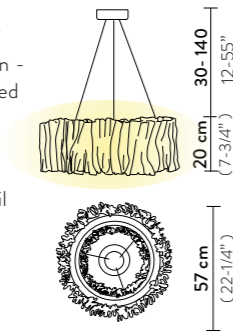

Weight: net 0,47 Kg - gross 0,75 Kg

Packaging: 19 x 17 x h. 48 cm

FINISH	PRODUCT CODE	EAN CODE	CANOPY DETAILS
<p>GOLD</p>	ACRSM00GLD01T27NMTEU 2700 KELVIN	8024727101392	<p>Ø 16 x h. 3,5 cm</p>
	ACRSM00GLD01T30NMTEU 3000 KELVIN	8024727101422	
	ACCESSORIES		
	6M CABLE KIT (must be ordered with lamp)		
	DALI ACC00DALOUNI000B0		
<p>SILVER</p>	ACRSM00SLV01T27NMTEU 2700 KELVIN	8024727101439	<p>Ø 16 x h. 3,5 cm</p>
	ACRSM00SLV01T30NMTEU 3000 KELVIN	8024727101460	
	ACCESSORIES		
	6M CABLE KIT (must be ordered with lamp)		
	DALI ACC00DALOUNI000B0		
<p>WHITE</p>	ACRSM00WHT01T0027KEU 2700 KELVIN	8024727080635	<p>Ø 16 x h. 3,5 cm</p>
	ACRSM00WHT01T0030KEU 3000 KELVIN	8024727080642	
	ACCESSORIES		
	6M CABLE KIT (must be ordered with lamp)		
	DALI ACC00DALOUNI000B0		
<p>GOLD PRISMA</p>	ACRSS00GLD01B00NMTEU GOLD	8024727101316	<p>Ø 12 x h. 3,2 cm</p>
	ACRSS00PRS01B00000EU PRISMA	8024727090269	
	ACCESSORIES		
6M CABLE KIT (must be ordered with lamp)			

ACCORDÉON TABLE

Light Source: 2 X 12W E27 LED Filament Bulbs + 1 X 6W E14 LED Filament Bulb

Dimmable: not dimmable

Materials: Lentiflex®, Cristalflex®

Weight: net 2,6 Kg - gross 4,6 Kg

Packaging: 61 x 46 x h. 34 cm

FINISH	PRODUCT CODE	EAN CODE	DETAILS
<p>PRISMA</p>	ACRTM00WHT00000000EU	8024727085029	<p>2 POSITIONS LIGHT SWITCH</p> <p>2 x E27/E26 SHADE BULBS 1 x E14/E12 BASE BULB</p>

ACCORDÉON SUSPENSION

Light Source: 52W - 100~130V - 5.900 Lumen - 2.700 Kelvin - CRI >90, Integrated LED

Dimmable: Triac Trailing Edge

Materials: Lentiflex®, Lentiflex® with cold foil

Weight: net 8,82 lbs - gross 13,23 lbs

Packaging: 24,8 x 25,2 x h. 13,39 in

ACCORDÉON VERTICAL

Light Source: 1 X 6W E12 LED Filament Bulb (max Ø5cm)