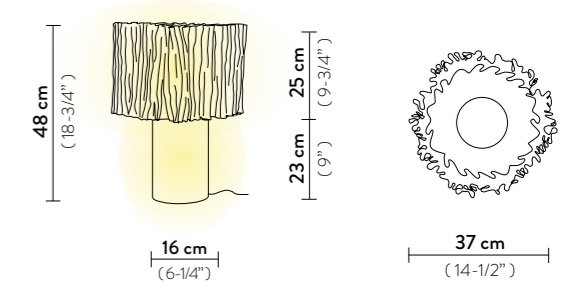

ACCORDÉON TABLE

Light Source: 2 X 12W E27 LED Filament Bulbs + 1 X 6W E14 LED Filament Bulb

Dimmable: not dimmable

Materials: Lentiflex®, Cristalflex®

Weight: net 2,6 Kg - gross 4,6 Kg

Packaging: 61 x 46 x h. 34 cm