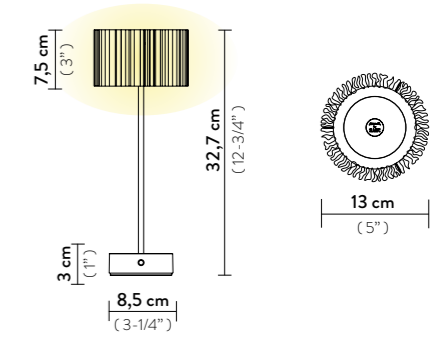

ACCORDÉON SUSPENSION

Light Source: 52W - 200~240V - 5.900 Lumen - 2.700 Kelvin - CRI >90, Integrated LED

Dimmable: PWM, 0-10

Materials: Lentiflex®, Lentiflex® with cold foil

Weight: net 4 Kg - gross 6 Kg

Packaging: 63 x 64 x h. 34 cm

ACCORDÉON VERTICAL

Light Source: 1 X 6W E14 LED Filament Bulb (max Ø5cm)

Dimmable: with dimmable bulbs

Materials: Lentiflex®, Lentiflex® with cold foil

Weight: net 0,35 Kg - gross 0,6 Kg

Packaging: 18 x 18 x h. 35 cm

Weight: net 0,47 Kg - gross 0,75 Kg

Packaging: 19 x 17 x h. 48 cm

FINISH	PRODUCT CODE	EAN CODE	CANOPY DETAILS
<p>GOLD</p>	ACRSM00GLD01T27NMTEU 2700 KELVIN	8024727101392	<p>Ø 16 x h. 3,5 cm</p>
	ACRSM00GLD01T30NMTEU 3000 KELVIN	8024727101422	
	ACCESSORIES		
	6M CABLE KIT (must be ordered with lamp)		
	DALI ACC00DALOUNI000B0		
<p>SILVER</p>	ACRSM00SLV01T27NMTEU 2700 KELVIN	8024727101439	<p>Ø 16 x h. 3,5 cm</p>
	ACRSM00SLV01T30NMTEU 3000 KELVIN	8024727101460	
	ACCESSORIES		
	6M CABLE KIT (must be ordered with lamp)		
	DALI ACC00DALOUNI000B0		
<p>WHITE</p>	ACRSM00WHT01T0027KEU 2700 KELVIN	8024727080635	<p>Ø 16 x h. 3,5 cm</p>
	ACRSM00WHT01T0030KEU 3000 KELVIN	8024727080642	
	ACCESSORIES		
	6M CABLE KIT (must be ordered with lamp)		
	DALI ACC00DALOUNI000B0		
<p>GOLD PRISMA</p>	ACRSS00GLD01B00NMTEU GOLD	8024727101316	<p>Ø 12 x h. 3,2 cm</p>
	ACRSS00PRS01B00000EU PRISMA	8024727090269	
	ACCESSORIES		
6M CABLE KIT (must be ordered with lamp)			