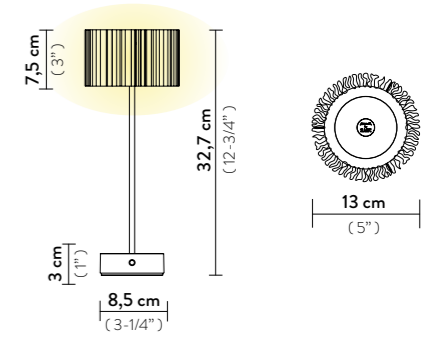

ACCORDÉON SUSPENSION

Light Source: 52W - 100~130V - 5.900 Lumen - 2.700 Kelvin - CRI >90, Integrated LED

Dimmable: Triac Trailing Edge

Materials: Lentiflex®, Lentiflex® with cold foil

Weight: net 8,82 lbs - gross 13,23 lbs

Packaging: 24,8 x 25,2 x h. 13,39 in

ACCORDÉON VERTICAL

Light Source: 1 X 6W E12 LED Filament Bulb (max Ø5cm)

Dimmable: with dimmable bulbs

Materials: Lentiflex®, Lentiflex® with cold foil

Weight: net 0,77 lbs - gross 1,32 lbs

Packaging: 7,09 x 7,09 x h. 13,78 in

ACCORDÉON BATTERY

Light Source: 1,3W - 150 Lumen - 2.700 Kelvin - Battery LED

Dimmable: with integrated dimmer

Materials: Lentiflex®, anodized aluminium

With: at max intensity around 6.5 hours duration, at min intensity around 60 hours duration

Weight: net 1,04 lbs - gross 1,65 lbs

Packaging: 7,48 x 6,69 x h. 18,9 in

FINISH	PRODUCT CODE	EAN CODE	CANOPY DETAILS
 GOLD	ACRSM00GLD01T27NMTUS 2700 KELVIN	8024727101378	Ø 7,48 x h. 1,97 in
	ACRSM00GLD01T30NMTUS 3000 KELVIN	8024727101354	
	ACCESSORIES		
	6M CABLE KIT		
	DALI ACC00DAL0UNI000B0		
	CASAMBI ACC00CAI0220000A0		
 SILVER	ACRSM00SLV01T27NMTUS 2700 KELVIN	8024727101330	Ø 7,48 x h. 1,97 in
	ACRSM00SLV01T30NMTUS 3000 KELVIN	8024727101484	
	ACCESSORIES		
	6M CABLE KIT		
	DALI ACC00DAL0UNI000B0		
	CASAMBI ACC00CAI0220000A0		
 WHITE	ACRSM00WHT01T0027KUS 2700 KELVIN	8024727083124	Ø 7,48 x h. 1,97 in
	ACRSM00WHT01T0030KUS 3000 KELVIN	8024727083179	
	ACCESSORIES		
	6M CABLE KIT		
	DALI ACC00DAL0UNI000B0		
	CASAMBI ACC00CAI0220000A0		
 GOLD PRISMA	ACRSS00GLD01B00NMTUS GOLD	8024727101507	Ø 4,72 x h. 1,26 in
	ACRSS00PRS01B00000US PRISMA	8024727090955	
	ACCESSORIES		
	6M CABLE KIT