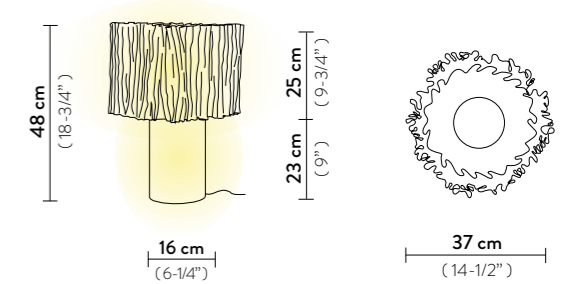

ACCORDÉON TABLE

Light Source: 2 X 12W E26 LED Filament Bulbs + 1 X 6W E12 LED Filament Bulb

Dimmable: not dimmable

Materials: Lentiflex®, Cristalflex®

Weight: net 5,73 lbs - gross 10,14 lbs

Packaging: 24,02 x 18,11 x h. 13,39 in