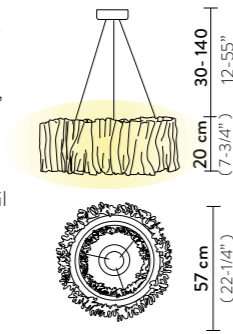

ACCORDÉON SUSPENSION

Light Source: 52W - 200~240V - 5.900 Lumen - 2.700 Kelvin - CRI >90, Integrated LED

Dimmable: PWM, 0-10

Materials: Lentiflex®, Lentiflex® with cold foil

Weight: net 4 Kg - gross 6 Kg

Packaging: 63 x 64 x h. 34 cm

ACCORDÉON VERTICAL

Light Source: 1 X 6W E14 LED Filament Bulb (max Ø5cm)

Dimmable: with dimmable bulbs

Materials: Lentiflex®, Lentiflex® with cold foil

Weight: net 0,35 Kg - gross 0,6 Kg

Packaging: 18 x 18 x h. 35 cm

Weight: net 0,47 Kg - gross 0,75 Kg

Packaging: 19 x 17 x h. 48 cm

FINISH	PRODUCT CODE	EAN CODE	CANOPY DETAILS
<p>GOLD</p>	ACRSM00GLD01T27NMTEU 2700 KELVIN	8024727101392	<p>Ø 16 x h. 3,5 cm</p>
	ACRSM00GLD01T30NMTEU 3000 KELVIN	8024727101422	
	ACCESSORIES		
	6M CABLE KIT (must be ordered with lamp)		
	DALI ACC00DALOUNI000B0		
<p>SILVER</p>	ACRSM00SLV01T27NMTEU 2700 KELVIN	8024727101439	<p>Ø 16 x h. 3,5 cm</p>
	ACRSM00SLV01T30NMTEU 3000 KELVIN	8024727101460	
	ACCESSORIES		
	6M CABLE KIT (must be ordered with lamp)		
	DALI ACC00DALOUNI000B0		
<p>WHITE</p>	ACRSM00WHT01T0027KEU 2700 KELVIN	8024727080635	<p>Ø 16 x h. 3,5 cm</p>
	ACRSM00WHT01T0030KEU 3000 KELVIN	8024727080642	
	ACCESSORIES		
	6M CABLE KIT (must be ordered with lamp)		
	DALI ACC00DALOUNI000B0		
<p>GOLD PRISMA</p>	ACRSS00GLD01B00NMTEU GOLD	8024727101316	<p>Ø 12 x h. 3,2 cm</p>
	ACRSS00PRS01B00000EU PRISMA	8024727090269	
	ACCESSORIES		
6M CABLE KIT (must be ordered with lamp)			