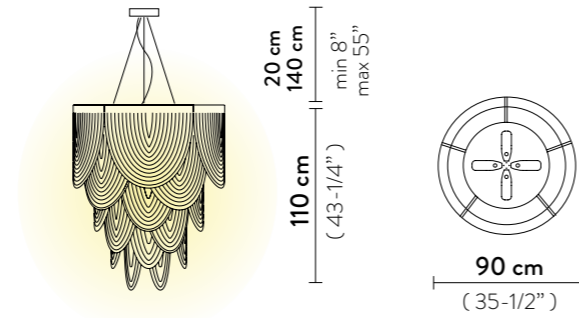

**CEREMONY SUSPENSION LARGE**

**Light Source:** 4 X 12W E27 LED Filament Bulbs + 1 X 8W GU10 SPOT LED  
**Dimmable:** with dimmable bulbs  
**Materials:** Cristalflex®  
**Weight:** net 15 Kg - gross 22 Kg  
**Packaging:** 102 x 104 x h. 33 cm

**CEREMONY SUSPENSION SMALL**

**Light Source:** 3 X 12W E27 LED Filament Bulbs + 1 X 8W GU10 SPOT LED  
**Dimmable:** with dimmable bulbs  
**Materials:** Cristalflex®  
**Weight:** net 5 Kg - gross 5 Kg  
**Packaging:** 60 x 60 x h. 25 cm

**LE GRAND CEREMONY**

**Light Source:** 20 X 8W GU10 LED Filament Bulbs (max Ø5cm x h. 5) - 16.650 Lumen - 3.000 Kelvin + 1 X 15W E27 LED (max Ø6,5 x h. 9 cm)  
**Dimmable:** with dimmable bulbs  
**Materials:** Cristalflex®  
**Weight:** net 75 Kg - gross 178 Kg  
**Packaging:** 222 x 222 x h. 43 cm

FINISH	PRODUCT CODE	EAN CODE	DETAILS
 WHITE	CERC6XLWHT000SE000EU	8024727098098	 Structure colour on request

**CEREMONY SUSPENSION LARGE**

**Light Source:** 4 X 12W E26 LED Filament Bulbs + 1 X 8W GU10 SPOT LED  
**Dimmable:** with dimmable bulbs  
**Materials:** Cristalflex®  
**Weight:** net 33,07 lbs - gross 48,5 lbs  
**Packaging:** 40,16 x 40,94 x h. 12,99 in