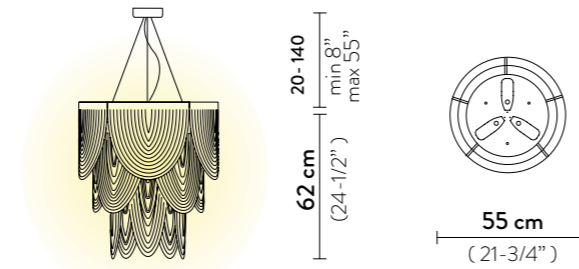

**CEREMONY SUSPENSION LARGE**

**Light Source:** 4 X 12W E27 LED Filament Bulbs + 1 X 8W GU10 SPOT LED  
**Dimmable:** with dimmable bulbs  
**Materials:** Cristalflex®  
**Weight:** net 15 Kg - gross 22 Kg  
**Packaging:** 102 x 104 x h. 33 cm

**CEREMONY SUSPENSION SMALL**

**Light Source:** 3 X 12W E27 LED Filament Bulbs + 1 X 8W GU10 SPOT LED  
**Dimmable:** with dimmable bulbs  
**Materials:** Cristalflex®  
**Weight:** net 5 Kg - gross 5 Kg  
**Packaging:** 60 x 60 x h. 25 cm

**LE GRAND CEREMONY**

**Light Source:** 20 X 8W GU10 LED Filament Bulbs (max Ø5cm x h. 5) - 16.650 Lumen - 3.000 Kelvin + 1 X 15W E27 LED (max Ø6,5 x h. 9 cm)  
**Dimmable:** with dimmable bulbs  
**Materials:** Cristalflex®  
**Weight:** net 75 Kg - gross 178 Kg  
**Packaging:** 222 x 222 x h. 43 cm

FINISH	PRODUCT CODE	EAN CODE	DETAILS
 WHITE	CERC6XLWHT000SE000EU	8024727098098	 Structure colour on request

**CEREMONY SUSPENSION LARGE**

**Light Source:** 4 X 12W E26 LED Filament Bulbs + 1 X 8W GU10 SPOT LED  
**Dimmable:** with dimmable bulbs  
**Materials:** Cristalflex®  
**Weight:** net 33,07 lbs - gross 48,5 lbs  
**Packaging:** 40,16 x 40,94 x h. 12,99 in