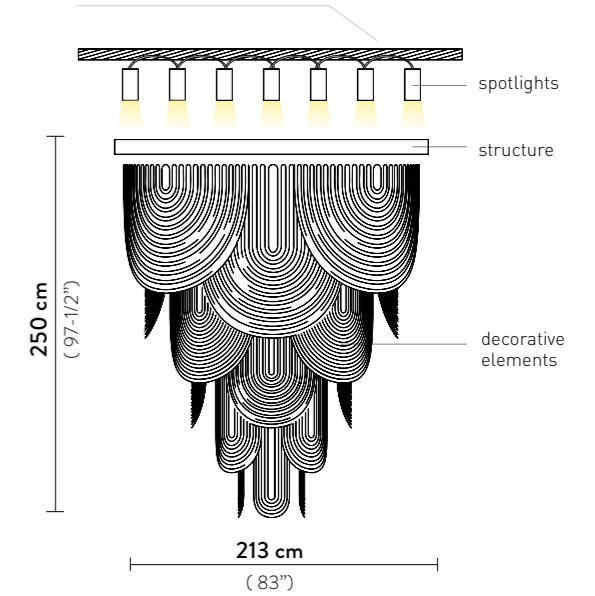

**CEREMONY SUSPENSION LARGE**

**Light Source:** 4 X 12W E27 LED Filament Bulbs + 1 X 8W GU10 SPOT LED  
**Dimmable:** with dimmable bulbs  
**Materials:** Cristalflex®  
**Weight:** net 15 Kg - gross 22 Kg  
**Packaging:** 102 x 104 x h. 33 cm

**CEREMONY SUSPENSION SMALL**

**Light Source:** 3 X 12W E27 LED Filament Bulbs + 1 X 8W GU10 SPOT LED  
**Dimmable:** with dimmable bulbs  
**Materials:** Cristalflex®  
**Weight:** net 5 Kg - gross 5 Kg  
**Packaging:** 60 x 60 x h. 25 cm

**LE GRAND CEREMONY**

**Light Source:** 20 X 8W GU10 LED Filament Bulbs (max Ø5cm x h. 5) - 16.650 Lumen - 3.000 Kelvin + 1 X 15W E27 LED (max Ø6,5 x h. 9 cm)  
**Dimmable:** with dimmable bulbs  
**Materials:** Cristalflex®  
**Weight:** net 75 Kg - gross 178 Kg  
**Packaging:** 222 x 222 x h. 43 cm

A lowered or false ceiling is necessary to connect the spotlight's electrical elements.

FINISH	SIZE	PRODUCT CODE	EAN CODE	CANOPY DETAILS
 FUMÉ	L	CERSOVSFUM01T00000EU	8024727039992	Ø 14 x h. 3,2 cm 
	S	CERSM00FUM01T00000EU	8024727039985	
ACCESSORIES 6M CABLE KIT (must be ordered with lamp)				
 PRISMA	L	CERSOVSPRS01T00000EU	8024727041513	Ø 14 x h. 3,2 cm 
	S	CERSM00PRS01T00000EU	8024727041506	
ACCESSORIES 6M CABLE KIT (must be ordered with lamp)				
 WHITE	L	CERSOVSWHT01T00000EU	8024727039541	Ø 14 x h. 3,2 cm 
	S	CERSM00WHT01T00000EU	8024727039534	
ACCESSORIES 6M CABLE KIT (must be ordered with lamp)				