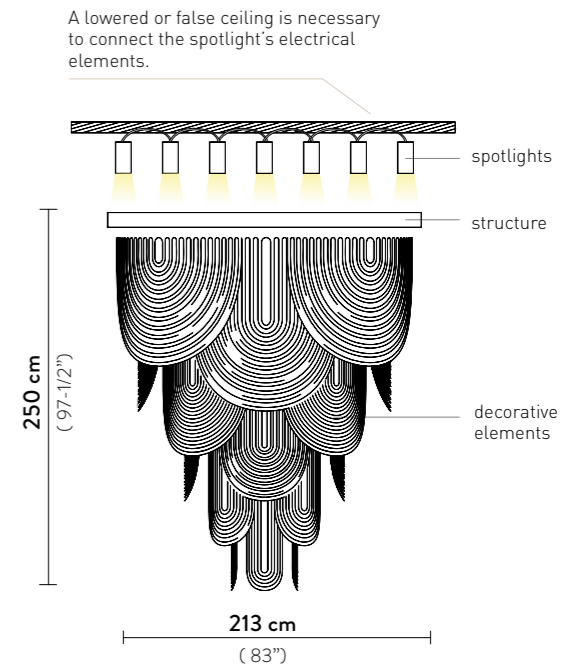

A lowered or false ceiling is necessary to connect the spotlight's electrical elements.

FINISH	SIZE	PRODUCT CODE	EAN CODE	CANOPY DETAILS
 FUMÉ	L	CERSOVSFUM01T00000EU	8024727039992	Ø 14 x h. 3,2 cm 
	S	CERSM00FUM01T00000EU	8024727039985	
ACCESSORIES 6M CABLE KIT (must be ordered with lamp)				
 PRISMA	L	CERSOVSPRS01T00000EU	8024727041513	Ø 14 x h. 3,2 cm 
	S	CERSM00PRS01T00000EU	8024727041506	
ACCESSORIES 6M CABLE KIT (must be ordered with lamp)				
 WHITE	L	CERSOVSWHT01T00000EU	8024727039541	Ø 14 x h. 3,2 cm 
	S	CERSM00WHT01T00000EU	8024727039534	
ACCESSORIES 6M CABLE KIT (must be ordered with lamp)				

FINISH	PRODUCT CODE	EAN CODE	DETAILS
 WHITE	CERC6XLWHT000SE000EU	8024727098098	 Structure colour on request

**CEREMONY SUSPENSION LARGE**

**Light Source:** 4 X 12W E26 LED Filament Bulbs + 1 X 8W GU10 SPOT LED  
**Dimmable:** with dimmable bulbs  
**Materials:** Cristalflex®  
**Weight:** net 33,07 lbs - gross 48,5 lbs  
**Packaging:** 40,16 x 40,94 x h. 12,99 in

**CEREMONY SUSPENSION SMALL**

**Light Source:** 3 X 12W E26 LED Filament Bulbs + 1 X 8W GU10 SPOT LED  
**Dimmable:** with dimmable bulbs  
**Materials:** Cristalflex®  
**Weight:** net 11,02 lbs - gross 11,02 lbs  
**Packaging:** 23,62 x 23,62 x h. 9,84 in

**LE GRAND CEREMONY**

**Light Source:** 20 X 8W GU10 LED Filament Bulbs (max Ø5cm x h. 5) - 16.650 Lumen - 3.000 Kelvin + 1 X 15W E26 LED (max Ø6,5 x h. 9 cm)  
**Dimmable:** with dimmable bulbs  
**Materials:** Cristalflex®  
**Weight:** net 165,35 lbs - gross 392,42 lbs  
**Packaging:** 87,4 x 87,4 x h. 16,93 in