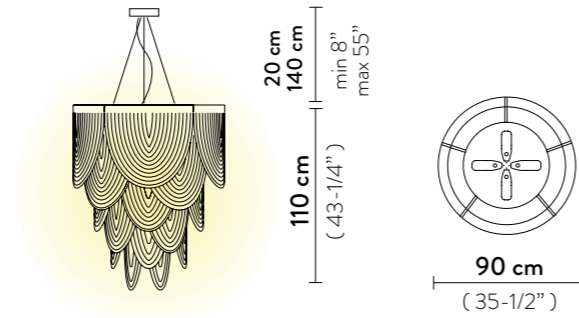

**CEREMONY SUSPENSION SMALL**

**Light Source:** 3 X 12W E27 LED Filament Bulbs + 1 X 8W GU10 SPOT LED  
**Dimmable:** with dimmable bulbs  
**Materials:** Cristalflex®  
**Weight:** net 5 Kg - gross 5 Kg  
**Packaging:** 60 x 60 x h. 25 cm

**LE GRAND CEREMONY**

**Light Source:** 20 X 8W GU10 LED Filament Bulbs (max Ø5cm x h. 5) - 16.650 Lumen - 3.000 Kelvin + 1 X 15W E27 LED (max Ø6,5 x h. 9 cm)  
**Dimmable:** with dimmable bulbs  
**Materials:** Cristalflex®  
**Weight:** net 75 Kg - gross 178 Kg  
**Packaging:** 222 x 222 x h. 43 cm

A lowered or false ceiling is necessary to connect the spotlight's electrical elements.

FINISH	SIZE	PRODUCT CODE	EAN CODE	CANOPY DETAILS
 FUMÉ	L	CERSOVSFUM01T00000EU	8024727039992	Ø 14 x h. 3,2 cm 
	S	CERSM00FUM01T00000EU	8024727039985	
ACCESSORIES 6M CABLE KIT (must be ordered with lamp)				
 PRISMA	L	CERSOVSPRS01T00000EU	8024727041513	Ø 14 x h. 3,2 cm 
	S	CERSM00PRS01T00000EU	8024727041506	
ACCESSORIES 6M CABLE KIT (must be ordered with lamp)				
 WHITE	L	CERSOVSWHT01T00000EU	8024727039541	Ø 14 x h. 3,2 cm 
	S	CERSM00WHT01T00000EU	8024727039534	
ACCESSORIES 6M CABLE KIT (must be ordered with lamp)				

FINISH	PRODUCT CODE	EAN CODE	DETAILS
 WHITE	CERC6XLWHT000SE000EU	8024727098098	 Structure colour on request

**CEREMONY SUSPENSION LARGE**

**Light Source:** 4 X 12W E26 LED Filament Bulbs + 1 X 8W GU10 SPOT LED  
**Dimmable:** with dimmable bulbs  
**Materials:** Cristalflex®  
**Weight:** net 33,07 lbs - gross 48,5 lbs  
**Packaging:** 40,16 x 40,94 x h. 12,99 in