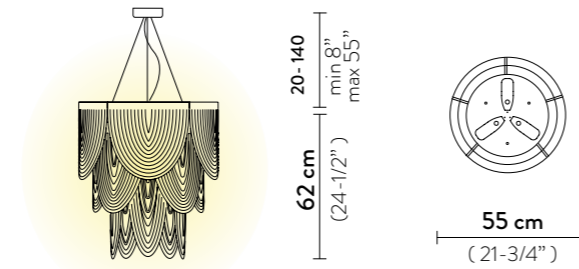

**LE GRAND CEREMONY**

**Light Source:** 20 X 8W GU10 LED Filament Bulbs (max Ø5cm x h. 5) - 16.650 Lumen - 3.000 Kelvin + 1 X 15W E27 LED (max Ø6,5 x h. 9 cm)  
**Dimmable:** with dimmable bulbs  
**Materials:** Cristalflex®  
**Weight:** net 75 Kg - gross 178 Kg  
**Packaging:** 222 x 222 x h. 43 cm

A lowered or false ceiling is necessary to connect the spotlight's electrical elements.

FINISH	SIZE	PRODUCT CODE	EAN CODE	CANOPY DETAILS
 FUMÉ	L	CERSOVSFUM01T00000EU	8024727039992	Ø 14 x h. 3,2 cm 
	S	CERSM00FUM01T00000EU	8024727039985	
ACCESSORIES 6M CABLE KIT (must be ordered with lamp)				
 PRISMA	L	CERSOVSPRS01T00000EU	8024727041513	Ø 14 x h. 3,2 cm 
	S	CERSM00PRS01T00000EU	8024727041506	
ACCESSORIES 6M CABLE KIT (must be ordered with lamp)				
 WHITE	L	CERSOVSWHT01T00000EU	8024727039541	Ø 14 x h. 3,2 cm 
	S	CERSM00WHT01T00000EU	8024727039534	
ACCESSORIES 6M CABLE KIT (must be ordered with lamp)				

FINISH	PRODUCT CODE	EAN CODE	DETAILS
 WHITE	CERC6XLWHT000SE000EU	8024727098098	 Structure colour on request

**CEREMONY SUSPENSION LARGE**

**Light Source:** 4 X 12W E26 LED Filament Bulbs + 1 X 8W GU10 SPOT LED  
**Dimmable:** with dimmable bulbs  
**Materials:** Cristalflex®  
**Weight:** net 33,07 lbs - gross 48,5 lbs  
**Packaging:** 40,16 x 40,94 x h. 12,99 in

**CEREMONY SUSPENSION SMALL**

**Light Source:** 3 X 12W E26 LED Filament Bulbs + 1 X 8W GU10 SPOT LED  
**Dimmable:** with dimmable bulbs  
**Materials:** Cristalflex®  
**Weight:** net 11,02 lbs - gross 11,02 lbs  
**Packaging:** 23,62 x 23,62 x h. 9,84 in