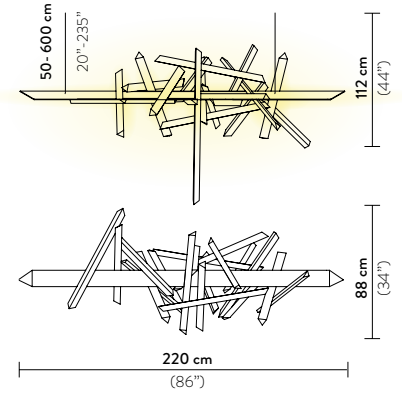

Weight: net 20 Kg - gross 77 Kg

Packaging: 222 x 82 x h. 62 cm

FINISH	PRODUCT CODE	EAN CODE	CANOPY DETAILS
 <p>PRISMA</p>	TRASL00PRS06T00CSBEU 220 CASAMBI	8024727098296	<p>∅ 28 - ∅ 13 x h. 5 cm</p> 
	TRASL00PRS06TDX000EU 220 DMX	8024727087665	
	<p>ACCESSORIES</p> <p>DALI ACC00DAL0UNI000G0</p>		

Packaging: 222 x 82 x h. 62 cm

FINISH	PRODUCT CODE	EAN CODE	CANOPY DETAILS
 <p>PRISMA</p>	TRASM00PRS06T00CSBEU 180 CASAMBI	8024727098302	<p>∅ 28 - ∅ 13 x h. 5 cm</p> 
	TRASM00PRS06TDX000EU 180 DMX	8024727087658	
	<p>ACCESSORIES</p> <p>DALI ACC00DAL0UNI000G0</p>		

LA TRAVIATA DESIGN BY ROBERT WILSON

LA TRAVIATA 220

Light Source: 86,4W - 100~240V - 7.500 Lumen - 3.000 Kelvin - CRI >90, Integrated LED + 13 X 1W Integrated LED

Dimmable: dimmable with Casambi or DMX

Materials: Lentiflex®, Methacrylate

Weight: net 44,09 lbs - gross 169,76 lbs

Packaging: 87,4 x 32,28 x h. 24,41 in

FINISH	PRODUCT CODE	EAN CODE	CANOPY DETAILS
 PRISMA	TRASL00PRS06T00CSBUS 220 CASAMBI	8024727098517	Ø 11,02 - Ø 5,12 x h. 
	TRASL00PRS06TDX000US 220 DMX	8024727091532	
	ACCESSORIES DALI ACC00DAL0UNI000G0		