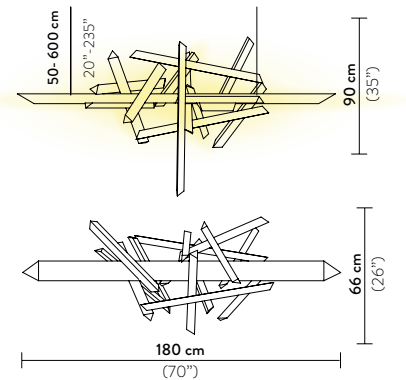

Weight: net 20 Kg - gross 77 Kg

Packaging: 222 x 82 x h. 62 cm

FINISH	PRODUCT CODE	EAN CODE	CANOPY DETAILS
 <p>PRISMA</p>	TRASL00PRS06T00CSBEU 220 CASAMBI	8024727098296	<p>∅ 28 - ∅ 13 x h. 5 cm</p> 
	TRASL00PRS06TDX000EU 220 DMX	8024727087665	
	<p>ACCESSORIES</p> <p>DALI ACC00DAL0UNI000G0</p>		

LA TRAVIATA 180

Light Source: 70,8W - 100~240V - 6.150 Lumen - 3.000 Kelvin - CRI >90, Integrated LED + 9 X 1W Integrated LED

Dimmable: dimmable with Casambi or DMX

Materials: Lentiflex®, Methacrylate

Weight: net 20 Kg - gross 77 Kg

Packaging: 222 x 82 x h. 62 cm

FINISH	PRODUCT CODE	EAN CODE	CANOPY DETAILS
 <p>PRISMA</p>	TRASM00PRS06T00CSBEU 180 CASAMBI	8024727098302	<p>∅ 28 - ∅ 13 x h. 5 cm</p> 
	TRASM00PRS06TDX000EU 180 DMX	8024727087658	
	<p>ACCESSORIES</p> <p>DALI ACC00DAL0UNI000G0</p>		

Weight: net 44,09 lbs - gross 169,76 lbs

Packaging: 87,4 x 32,28 x h. 24,41 in

FINISH	PRODUCT CODE	EAN CODE	CANOPY DETAILS
 PRISMA	TRASL00PRS06T00CSBUS 220 CASAMBI	8024727098517	Ø 11,02 - Ø 5,12 x h. 
	TRASL00PRS06TDX000US 220 DMX	8024727091532	
	ACCESSORIES DALI ACC00DAL0UNI000G0		