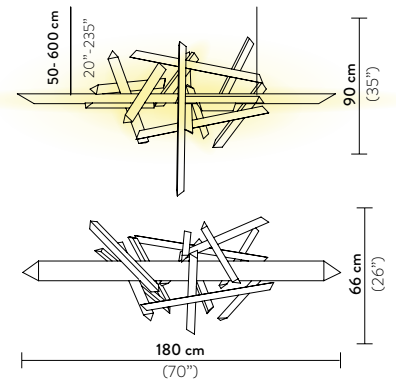

Weight: net 20 Kg - gross 77 Kg

Packaging: 222 x 82 x h. 62 cm

FINISH	PRODUCT CODE	EAN CODE	CANOPY DETAILS
 <p>PRISMA</p>	TRASL00PRS06T00CSBEU 220 CASAMBI	8024727098296	<p>∅ 28 - ∅ 13 x h. 5 cm</p> 
	TRASL00PRS06TDX000EU 220 DMX	8024727087665	
	<p>ACCESSORIES</p> <p>DALI ACC00DAL0UNI000G0</p>		

Weight: net 44,09 lbs - gross 169,76 lbs

Packaging: 87,4 x 32,28 x h. 24,41 in

FINISH	PRODUCT CODE	EAN CODE	CANOPY DETAILS
 PRISMA	TRASL00PRS06T00CSBUS 220 CASAMBI	8024727098517	Ø 11,02 - Ø 5,12 x h. 
	TRASL00PRS06TDX000US 220 DMX	8024727091532	
	ACCESSORIES DALI ACC00DAL0UNI000G0		

LA TRAVIATA 180

Light Source: 70,8W - 100~240V - 6.150 Lumen - 3.000 Kelvin - CRI >90, Integrated LED + 9 X 1W Integrated LED

Dimmable: dimmable with Casambi or DMX

Materials: Lentiflex®, Methacrylate

Weight: net 44,09 lbs - gross 169,76 lbs

Packaging: 87,4 x 32,28 x h. 24,41 in

FINISH	PRODUCT CODE	EAN CODE	CANOPY DETAILS
 PRISMA	TRASM00PRS06T00CSBUS 180 CASAMBI	8024727091549	Ø 11,02 - Ø 5,12 x h. 
	TRASM00PRS06TDX000US 180 DMX		
	ACCESSORIES DALI ACC00DAL0UNI000G0		