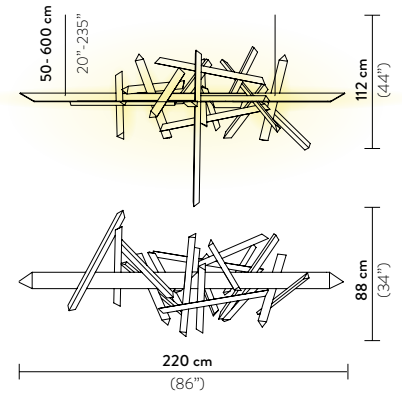

LA TRAVIATA DESIGN BY ROBERT WILSON

LA TRAVIATA 220

Light Source: 86,4W - 100~240V - 7.500 Lumen - 3.000 Kelvin - CRI >90, Integrated LED + 13 X 1W Integrated LED

Dimmable: dimmable with Casambi or DMX

Materials: Lentiflex®, Methacrylate

Weight: net 20 Kg - gross 77 Kg

Packaging: 222 x 82 x h. 62 cm

FINISH	PRODUCT CODE	EAN CODE	CANOPY DETAILS
 <p>PRISMA</p>	TRASL00PRS06T00CSBEU 220 CASAMBI	8024727098296	<p>∅ 28 - ∅ 13 x h. 5 cm</p> 
	TRASL00PRS06TDX000EU 220 DMX	8024727087665	
	<p>ACCESSORIES</p> <p>DALI ACC00DAL0UNI000G0</p>		

LA TRAVIATA 180

Light Source: 70,8W - 100~240V - 6.150 Lumen - 3.000 Kelvin - CRI >90, Integrated LED + 9 X 1W Integrated LED

Dimmable: dimmable with Casambi or DMX

Materials: Lentiflex®, Methacrylate

Weight: net 20 Kg - gross 77 Kg

Packaging: 222 x 82 x h. 62 cm

FINISH	PRODUCT CODE	EAN CODE	CANOPY DETAILS
 <p>PRISMA</p>	TRASM00PRS06T00CSBEU 180 CASAMBI	8024727098302	<p>∅ 28 - ∅ 13 x h. 5 cm</p> 
	TRASM00PRS06TDX000EU 180 DMX	8024727087658	
	<p>ACCESSORIES</p> <p>DALI ACC00DAL0UNI000G0</p>		