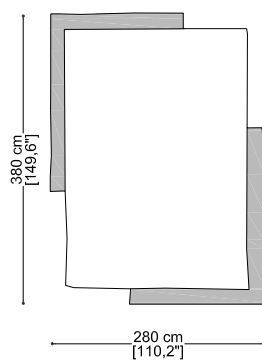

Peso kg. 4,5 al m<sup>2</sup>.

*Handknotted carpet: tibetan knot (100 per inch) on vertical framework with two levels of yarn.*

*Written in relief "I LOVE YOU".*

*Composition : 100% bamboo silk, ecosustainable organic yarn.*

*Weight: kg. 4,5 m<sup>2</sup>.*

---

## I love you tappeto/carpet

---

cm 280 x 380

cm 200 x 300

---

## Sensazione tappeto/carpet

---

cm 280 x 380