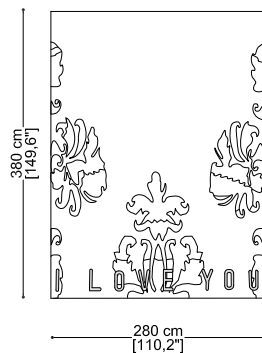

Peso kg. 4,5 al m<sup>2</sup>.

*Handknotted carpet: tibetan knot (100 per inch) on vertical framework with two levels of yarn.*

*Written in relief "I LOVE YOU".*

*Composition : 100% bamboo silk, ecosustainable organic yarn.*

*Weight: kg. 4,5 m<sup>2</sup>.*

---

## I love you tappeto/carpet

---

cm 280 x 380

cm 200 x 300

---

## Sensazione tappeto/carpet

---

cm 280 x 380