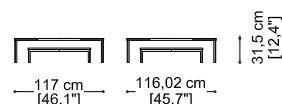

Bianco / White Carrara

Port Laurent

Paso doble diviso/divided

Tavolo con piano superiore in vetro mm 15 spessore e piano inferiore in marmo mm 20 spessore
Table with glass top 0,5" thickness and marble bottom thickness 0,8"

cm 95x95 / 61x61

37,4"x37,4" / 24"x24"

Bianco / White Caldia

Nero / Black Marquinia

Bianco / White Carrara

Port Laurent

cm 117x117 / 83x83

46,1"x46,1" / 32,7"x32,7"