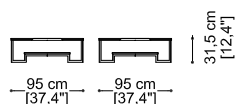

Paso doble intero/entire

Tavolo con piano superiore in vetro mm 15 spessore e piano inferiore in marmo mm 20 spessore
Table with glass top 0,5" thickness and marble bottom thickness 0,8"

cm 95x95

37,4" x 37,4"