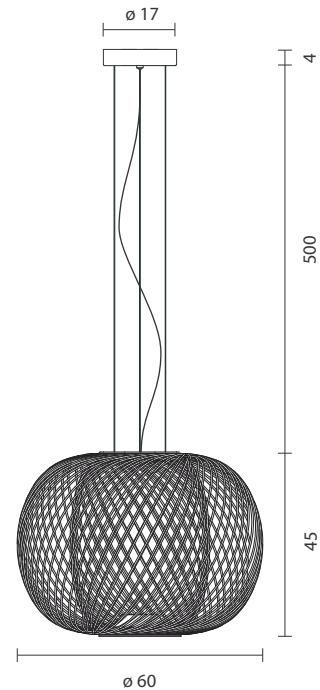

ANWART 45
by Stephen Burks, 2013

Suspension lamp. Structure (rods) and canopy in graphite matt, golden matt or copper electroplated steel. Two led modules are placed at the bottom edge of the structure. One facing up and the other facing down, provide ambient and direct light. Led modules and dimmable driver 1-10V included.

Type: Suspension lamp

Environment: Indoor

Structure: Steel

Voltage: 230 V

Supply: Terminal strip

Dimmable driver included

Cable length: 500 cm

**Light Source: 2 x Module LED 9W 2700K 1440Lm
included**

ANWART 45

101000600006 **graphite matt**

101000600007 **golden matt**

101000600008 **copper**

 **8.9 kg**
13.7 kg

CE   IP-20