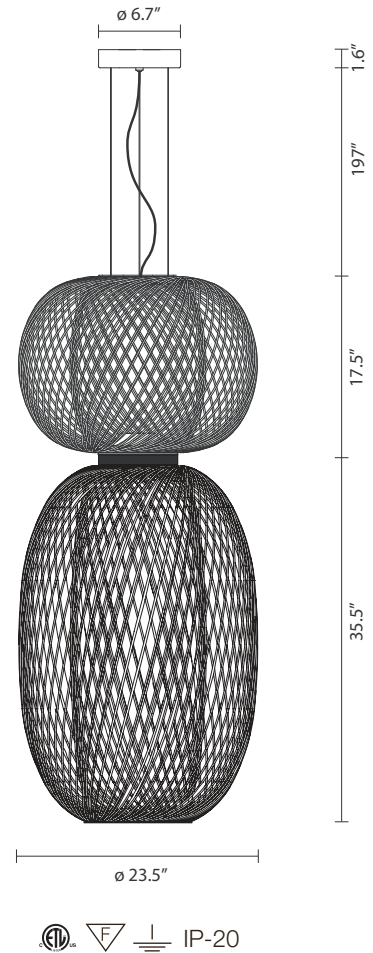

ANWART COMBI. - TOP 45 / BOTTOM 90

by Stephen Burks, 2013

Suspension lamp. The structures Anwar 30, 45 and 90 combined between two of them, regardless of the position or finish. Two led modules are placed between both structures, providing ambient light. Led modules and dimmable driver 1-10V included.

Type: Suspension lamp

Environment: Indoor

Structure: Steel

Voltage: 120 V

Supply: Terminal strip

Dimmable driver included

Cable length: 197"

Light Source: 2 x Module LED 9W 2700K 1440Lm

ANWART COMBI. - TOP 45 / BOTTOM 90

- 105030640006 TOP 45 / BOTTOM 90 GRAPHITE MATT
- 105030640007 TOP 45 / BOTTOM 90 GOLDEN MATT
- 105030640008 TOP 45 / BOTTOM 90 COPPER
- 105030640954 TOP 45 GRAPHITE MATT / BOTTOM 90 GOLDEN MATT

22.4 kg
37.9 kg