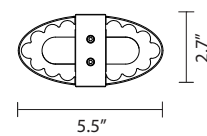

Structure: Aluminium

Diffuser: Glass

Voltage: 120 V

Supply: Terminal strip

Dimmable driver included

Cable length: 98.4"

Light Source: 2 x G5 49W 2700K

**B15 T V GR**

120030340978 dark blue

 7.1 kg  
10.8 kg

Profile detail

  IP-20