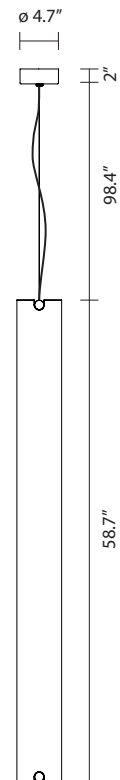

**B15 T V GR**  
by Jordi Veciana, 2014

Suspension lamp. Aluminium structure, dark blue lacquered. Extruded transparent glass difusser. 1-10V dimmable driver included.

Type: Suspension lamp

Environment: Indoor

Structure: Aluminium

Diffuser: Glass

Voltage: 120 V

Supply: Terminal strip

Dimmable driver included

Cable length: 98.4"

Light Source: 2 x G5 49W 2700K

**B15 T V GR**

120030340978 dark blue

 7.1 kg  
10.8 kg

Profile detail

  IP-20